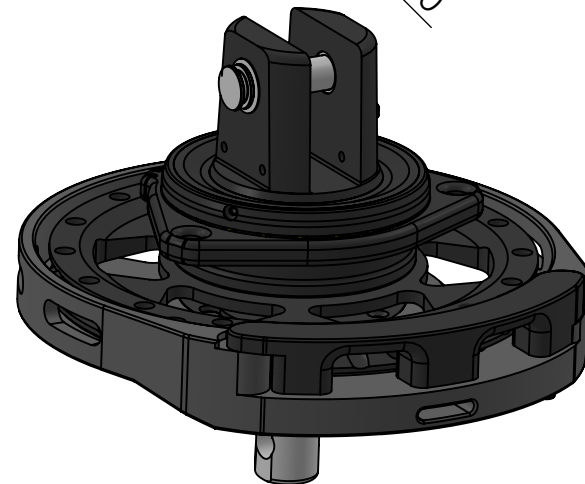

weight swivel: 1147g

weight drum: 2797g

Max working load: 7.5t

Data Sheet	
Model	FR200m
Line	FR AVVOLGITORI
<small>This document and the design on it is the exclusive property of UBI MAIOR ITALIA and is the subject of copyright Brand by Dini s.r.l., Meccanica di precisione</small>	
UBI MAIOR ITALIA	