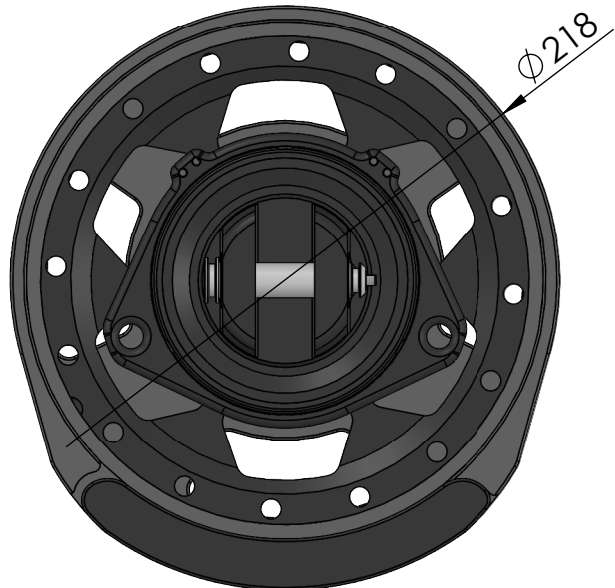

weight swivel: 1147g

weight drum: 2797g

Max working load: 7.5t

Data Sheet	
Model	FR200m
Line	FR AVVOLGITORI
<small>This document and the design on it is the exclusive property of UBI MAIOR ITALIA and is the subject of copyright Brand by Dini s.r.l., Meccanica di precisione</small>	
UBI MAIOR ITALIA	