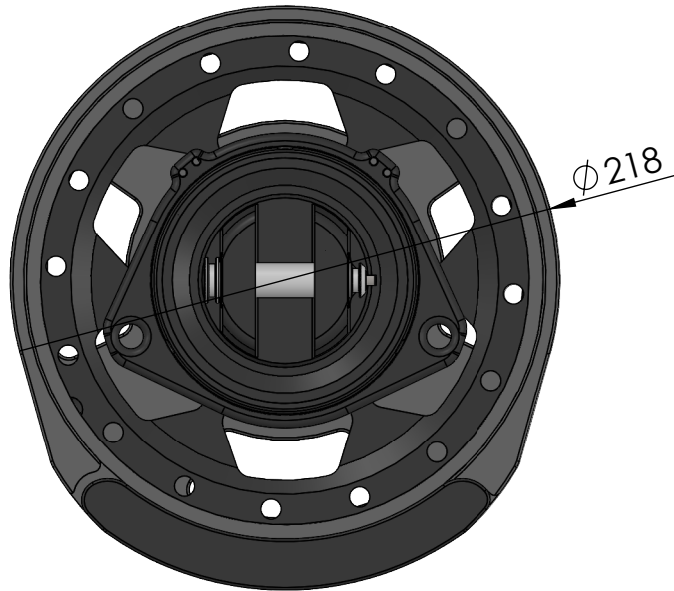

weight swivel: 1147g

weight drum: 2864g

Max working load: 7.5t

Data Sheet	
Model	FR200RWm
Line	FR AVVOLGITORI
<small>This document and the design on it is the exclusive property of UBI MAIOR ITALIA and is the subject of copyright Brand by Dini s.r.l., Meccanica di precisione</small>	