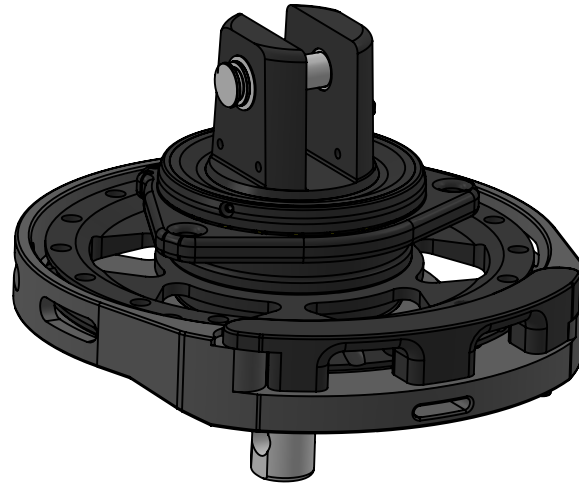

weight swivel: 1147g

weight drum: 2864g

Max working load: 7.5t

Data Sheet	
Model	FR200RWm
Line	FR AVVOLGITORI
<small>This document and the design on it is the exclusive property of UBI MAIOR ITALIA and is the subject of copyright Brand by Dini s.r.l., Meccanica di precisione</small>	