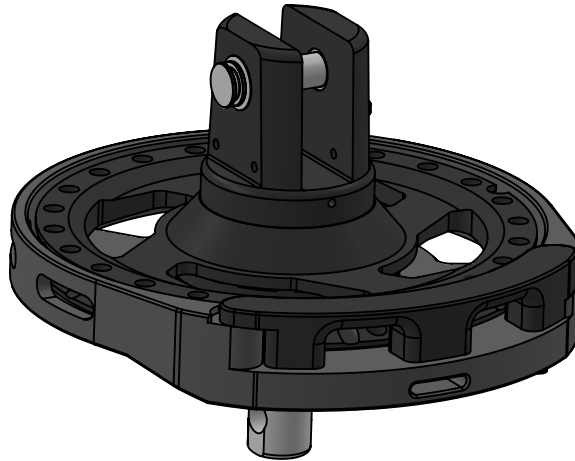

weight swivel: 1147g

weight drum: 2414g

Max working load: 7.5t

<b>Data Sheet</b>	
<b>Model</b>	FR200RW
<b>Line</b>	<b>FR</b> AVVOLGITORI
<small>This document and the design on it is the exclusive property of UBI MAIOR ITALIA and is the subject of copyright Brand by Dini s.r.l., Meccanica di precisione</small>	