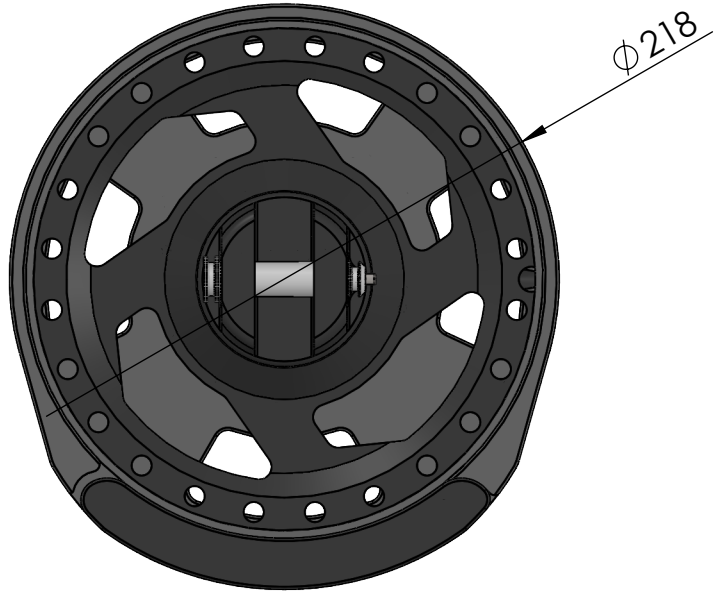

weight swivel: 1147g

weight drum: 2414g

Max working load: 7.5t

<b>Data Sheet</b>	
<b>Model</b>	FR200RW
<b>Line</b>	<b>FR</b> AVVOLGITORI
<small>This document and the design on it is the exclusive property of UBI MAIOR ITALIA and is the subject of copyright Brand by Dini s.r.l., Meccanica di precisione</small>	