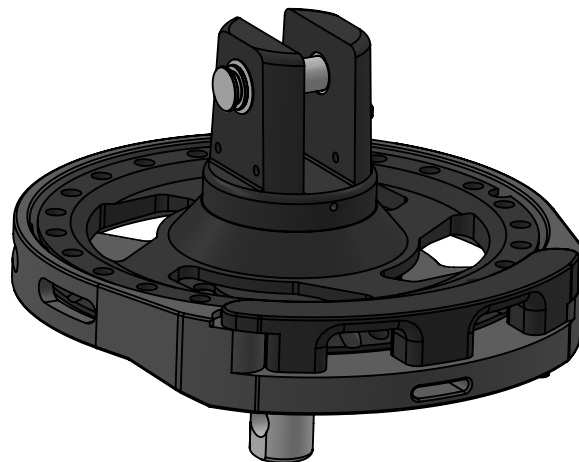

weight swivel: 1147g

Max working load: 7.5t

weight drum: 2347g

Data Sheet	
Model	FR200
Line	FR AVVOLGITORI
<p>This document and the design on it is the exclusive property of UBI MAIOR ITALIA and is the subject of copyright Brand by Dini s.r.l., Meccanica di precisione</p>	