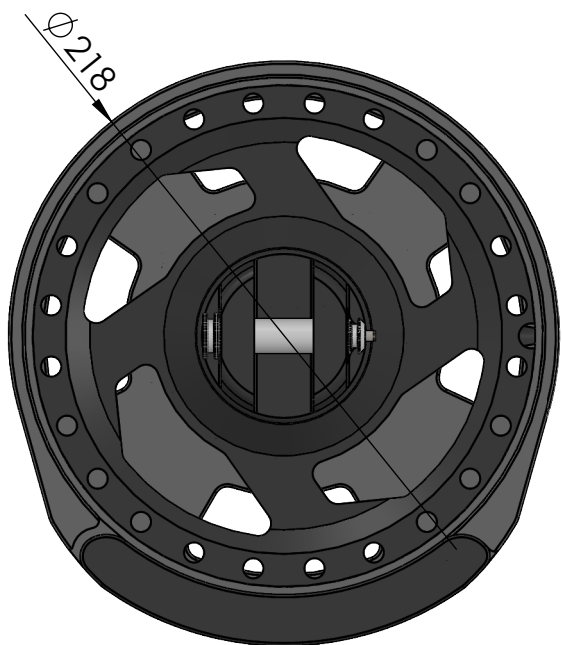

weight swivel: 1147g

Max working load: 7.5t

weight drum: 2347g

Data Sheet	
Model	FR200
Line	FR AVVOLGITORI
<p>This document and the design on it is the exclusive property of UBI MAIOR ITALIA and is the subject of copyright Brand by Dini s.r.l., Meccanica di precisione</p>	