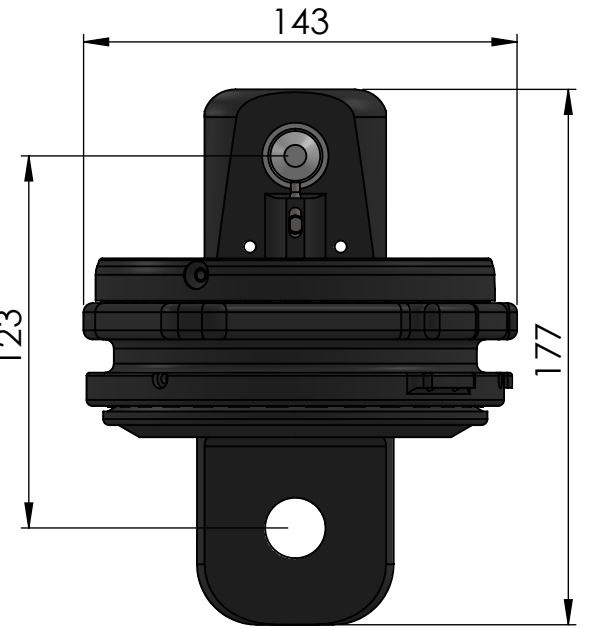

FR21-250

FR250mADP

FR31-250L

FRLS-250

75 to loop

Data Sheet	
Model	FR250-ACCESSORIES
Line	FR AVVOLGITORI
<small>This document and the design on it is the exclusive property of UBI MAIOR ITALIA and is the subject of copyright Brand by Dini s.r.l., Meccanica di precisione</small>	
UBI MAIOR ITALIA	