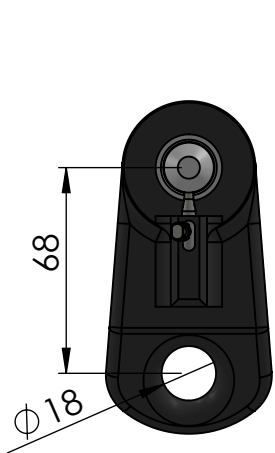

FR21-250

FR250mADP

FR31-250L

FRLS-250

75 to loop

Data Sheet	
Model	FR250-ACCESSORIES
Line	FR AVVOLGITORI
<small>This document and the design on it is the exclusive property of UBI MAIOR ITALIA and is the subject of copyright Brand by Dini s.r.l., Meccanica di precisione</small>	
UBI MAIOR ITALIA	