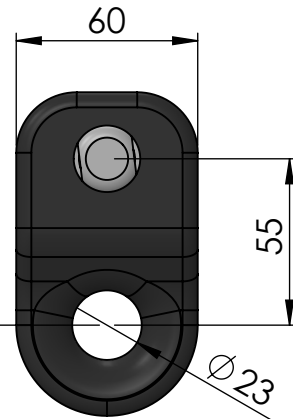

FR21-250

FR250mADP

FR31-250L

FRLS-250

75 to loop

Data Sheet	
Model	FR250-ACCESSORIES
Line	FR AVVOLGITORI
<small>This document and the design on it is the exclusive property of UBI MAIOR ITALIA and is the subject of copyright Brand by Dini s.r.l., Meccanica di precisione</small>	
UBI MAIOR ITALIA	