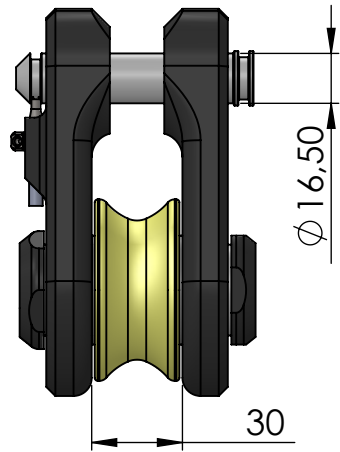

FR21-250

FR250mADP

FR31-250L

FRLS-250

75 to loop

Data Sheet	
Model	FR250-ACCESSORIES
Line	FR AVVOLGITORI
<small>This document and the design on it is the exclusive property of UBI MAIOR ITALIA and is the subject of copyright Brand by Dini s.r.l., Meccanica di precisione</small>	
UBI MAIOR ITALIA	