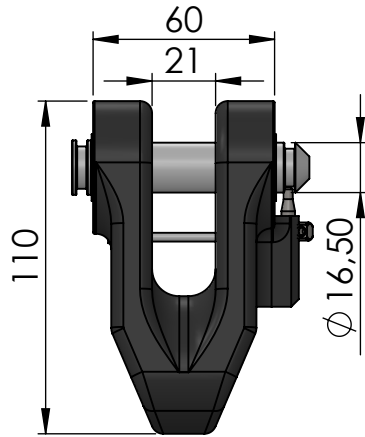

FR21-250

FR250mADP

FR31-250L

FRLS-250

75 to loop

Data Sheet	
Model	FR250-ACCESSORIES
Line	FR AVVOLGITORI
<small>This document and the design on it is the exclusive property of UBI MAIOR ITALIA and is the subject of copyright Brand by Dini s.r.l., Meccanica di precisione</small>	
UBI MAIOR ITALIA	