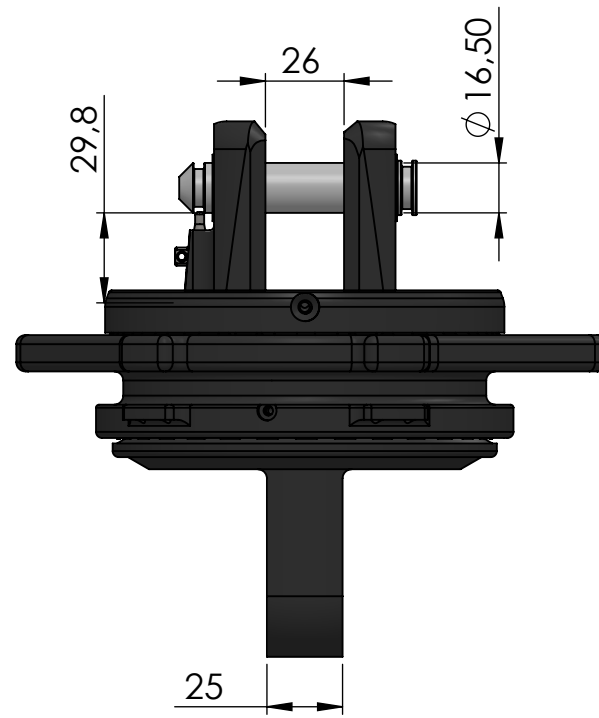

FR21-250

FR250mADP

FR31-250L

FRLS-250

75 to loop

Data Sheet	
Model	FR250-ACCESSORIES
Line	FR AVVOLGITORI
<small>This document and the design on it is the exclusive property of UBI MAIOR ITALIA and is the subject of copyright Brand by Dini s.r.l., Meccanica di precisione</small>	
UBI MAIOR ITALIA	