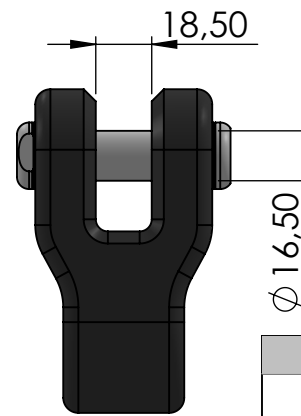

FR21-250

FR250mADP

FR31-250L

FRLS-250

75 to loop

Data Sheet	
Model	FR250-ACCESSORIES
Line	FR AVVOLGITORI
<small>This document and the design on it is the exclusive property of UBI MAIOR ITALIA and is the subject of copyright Brand by Dini s.r.l., Meccanica di precisione</small>	
UBI MAIOR ITALIA	