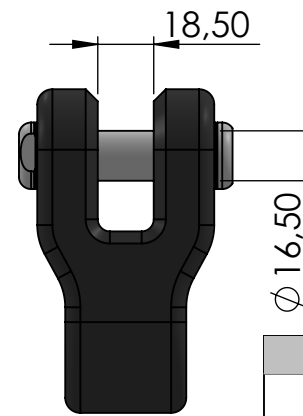

FR21-250H

FR250HmADP

FR31-250LH

FRLS-250H

75 to loop

<b>Data Sheet</b>	
<b>Model</b>	FR250H-ACCESSORIES
<b>Line</b>	<b>FR</b> AVVOLGITORI
<small>This document and the design on it is the exclusive property of UBI MAIOR ITALIA and is the subject of copyright Brand by Dini s.r.l., Meccanica di precisione</small>	
<b>UBI MAIOR</b> ITALIA	