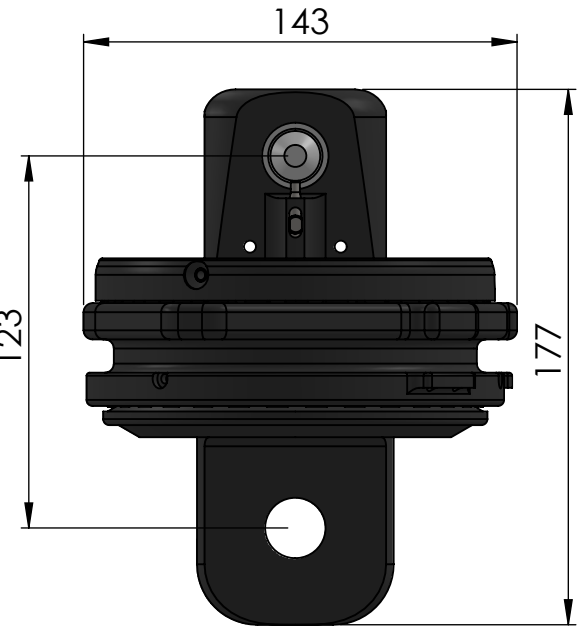

FR21-250H

FR250HmADP

FR31-250LH

FRLS-250H

75 to loop

<b>Data Sheet</b>	
<b>Model</b>	FR250H-ACCESSORIES
<b>Line</b>	<b>FR</b> AVVOLGITORI
<small>This document and the design on it is the exclusive property of UBI MAIOR ITALIA and is the subject of copyright Brand by Dini s.r.l., Meccanica di precisione</small>	
<b>UBI MAIOR</b> ITALIA	