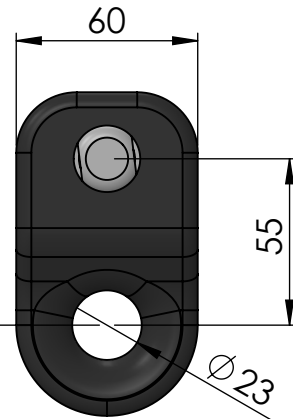

FR21-250H

FR250HmADP

FR31-250LH

FRLS-250H

75 to loop

<b>Data Sheet</b>	
<b>Model</b>	FR250H-ACCESSORIES
<b>Line</b>	<b>FR</b> AVVOLGITORI
<small>This document and the design on it is the exclusive property of UBI MAIOR ITALIA and is the subject of copyright Brand by Dini s.r.l., Meccanica di precisione</small>	
<b>UBI MAIOR</b> ITALIA	