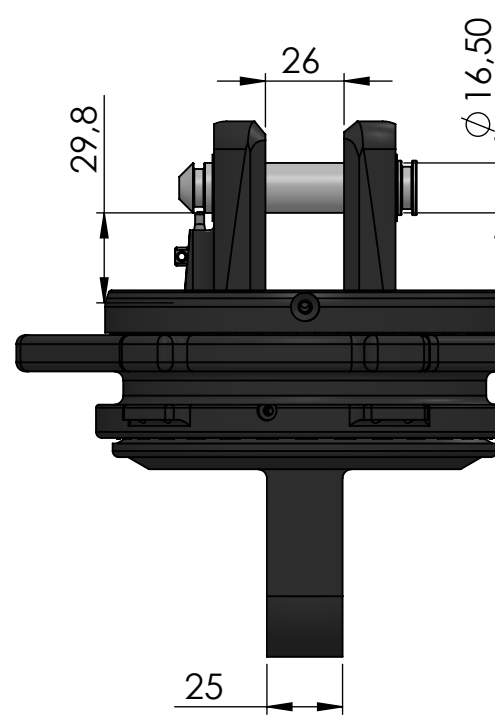

FR21-250H

FR250HmADP

FR31-250LH

FRLS-250H

75 to loop

<b>Data Sheet</b>	
<b>Model</b>	FR250H-ACCESSORIES
<b>Line</b>	<b>FR</b> AVVOLGITORI
<small>This document and the design on it is the exclusive property of UBI MAIOR ITALIA and is the subject of copyright Brand by Dini s.r.l., Meccanica di precisione</small>	
<b>UBI MAIOR</b> ITALIA	