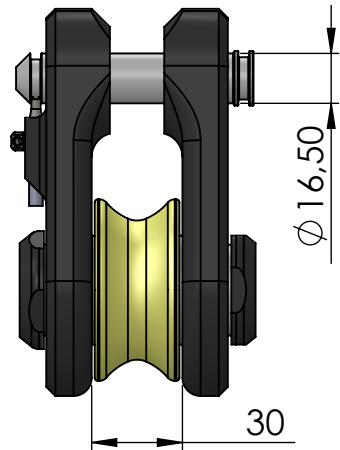

FR21-250H

FR250HmADP

FR31-250LH

FRLS-250H

75 to loop

<b>Data Sheet</b>	
<b>Model</b>	FR250H-ACCESSORIES
<b>Line</b>	<b>FR</b> AVVOLGITORI
<small>This document and the design on it is the exclusive property of UBI MAIOR ITALIA and is the subject of copyright Brand by Dini s.r.l., Meccanica di precisione</small>	
<b>UBI MAIOR</b> ITALIA	