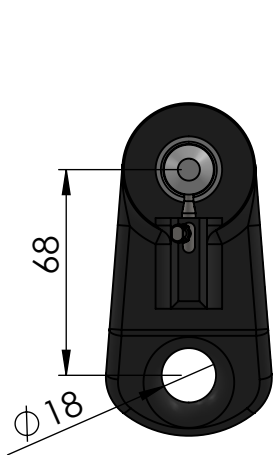

FR21-250H

FR250HmADP

FR31-250LH

FRLS-250H

75 to loop

<b>Data Sheet</b>	
<b>Model</b>	FR250H-ACCESSORIES
<b>Line</b>	<b>FR</b> AVVOLGITORI
<small>This document and the design on it is the exclusive property of UBI MAIOR ITALIA and is the subject of copyright Brand by Dini s.r.l., Meccanica di precisione</small>	
<b>UBI MAIOR</b> ITALIA	