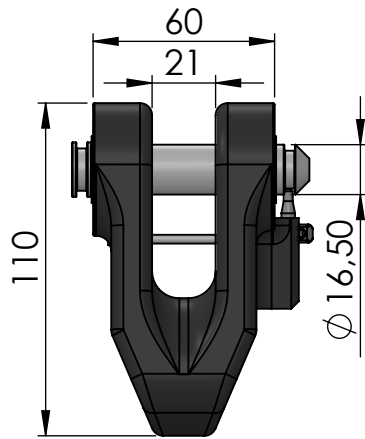

FR21-250H

FR250HmADP

FR31-250LH

FRLS-250H

75 to loop

<b>Data Sheet</b>	
<b>Model</b>	FR250H-ACCESSORIES
<b>Line</b>	<b>FR</b> AVVOLGITORI
<small>This document and the design on it is the exclusive property of UBI MAIOR ITALIA and is the subject of copyright Brand by Dini s.r.l., Meccanica di precisione</small>	
<b>UBI MAIOR</b> ITALIA	