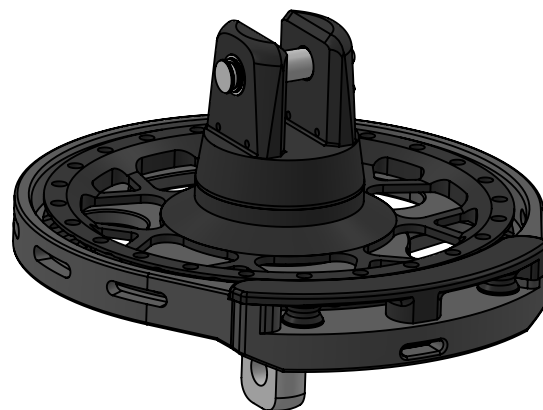

weigh swivel: 1817g

Max working load: 10t

weigh drum: 3974g

Data Sheet	
Model	FR250RW
Line	FR AVVOLGITORI
<small>This document and the design on it is the exclusive property of UBI MAIOR ITALIA and is the subject of copyright Brand by Dini s.r.l., Meccanica di precisione</small>	
UBI MAIOR ITALIA	