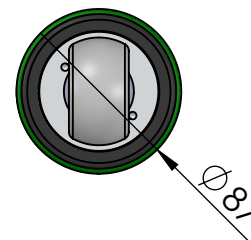

weigh swivel: 1817g

Max working load: 10t

weigh drum: 3974g

Data Sheet	
Model	FR250RW
Line	FR AVVOLGITORI
<small>This document and the design on it is the exclusive property of UBI MAIOR ITALIA and is the subject of copyright Brand by Dini s.r.l., Meccanica di precisione</small>	
UBI MAIOR ITALIA	