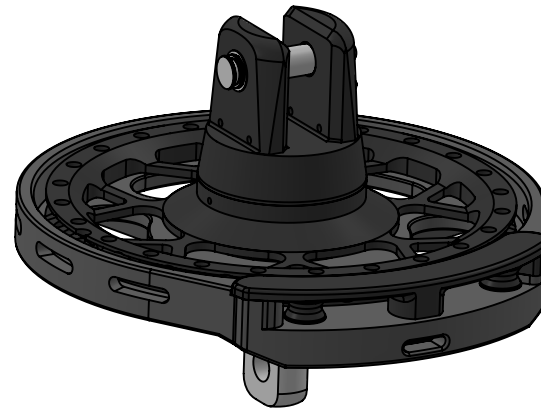

weigh swivel: 1817g

Max working load: 10t

weigh drum: 3901g

Data Sheet	
Model	FR250
Line	<b>FR</b> AVVOLGITORI
<p>This document and the design on it is the exclusive property of <b>UBI MAIOR ITALIA</b> and is the subject of copyright Brand by Dini s.r.l., Meccanica di precisione</p>	