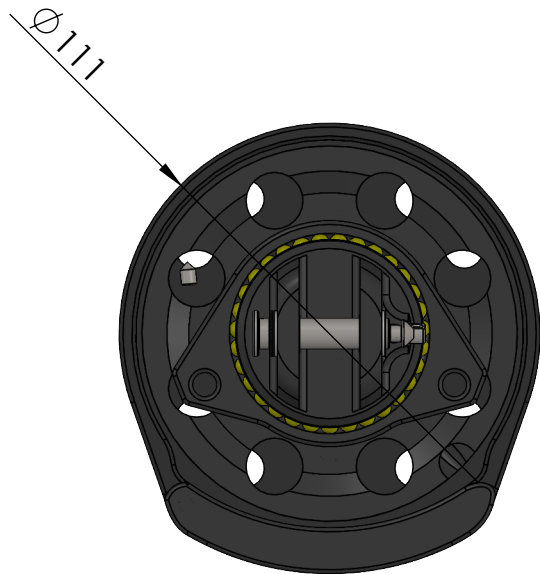

weigh swivel: 266g

weigh drum: 589g

Max working load: 1.5t

Data Sheet	
Model	FR100m
Line	FR AVVOLGITORI
<p>This document and the design on it is the exclusive property of UBI MAIOR ITALIA and is the subject of copyright Brand by Dini s.r.l., Meccanica di precisione</p>	
<p>UBI MAIOR ITALIA</p>	