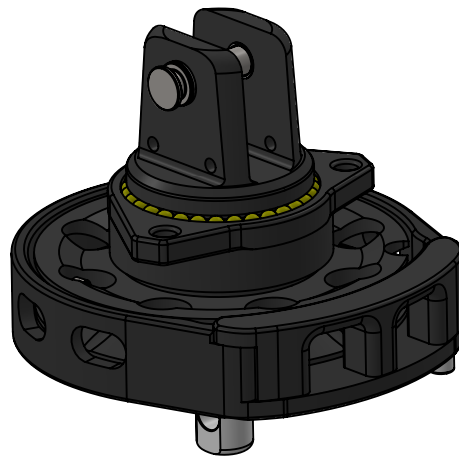

weigh swivel: 266g

weigh drum: 589g

Max working load: 1.5t

Data Sheet	
Model	FR100m
Line	FR AVVOLGITORI
<p>This document and the design on it is the exclusive property of UBI MAIOR ITALIA and is the subject of copyright Brand by Dini s.r.l., Meccanica di precisione</p>	
<p>UBI MAIOR ITALIA</p>	