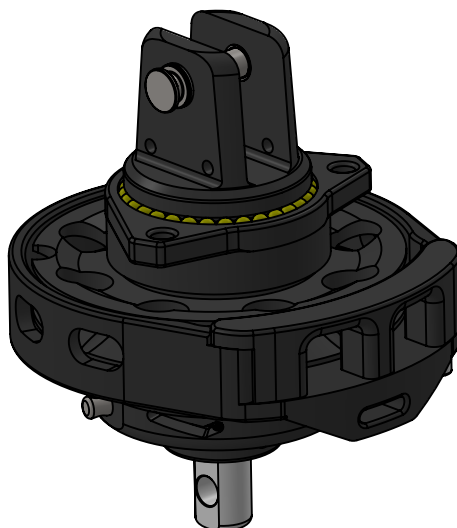

weigh swivel: 266g

weigh drum: 848g

Max working load: 1.5t

Data Sheet	
Model	FR100RWm
Line	FR AVVOLGITORI
<small>This document and the design on it is the exclusive property of UBI MAIOR ITALIA and is the subject of copyright Brand by Dini s.r.l., Meccanica di precisione</small>	
UBI MAIOR ITALIA	