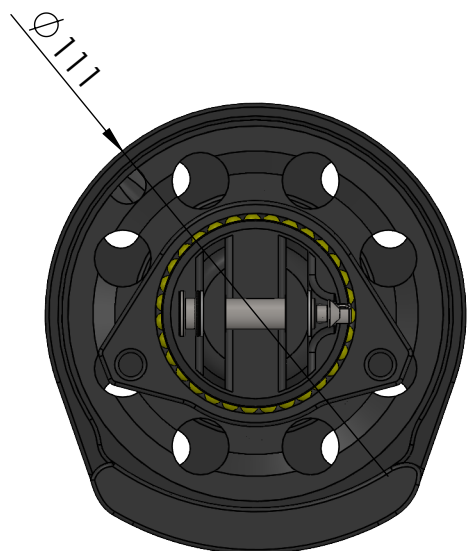

weigh swivel: 266g

weigh drum: 848g

Max working load: 1.5t

Data Sheet	
Model	FR100RWm
Line	FR AVVOLGITORI
<small>This document and the design on it is the exclusive property of UBI MAIOR ITALIA and is the subject of copyright Brand by Dini s.r.l., Meccanica di precisione</small>	
UBI MAIOR ITALIA	