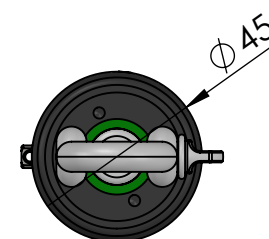

weigh swivel: 266g

weigh drum: 848g

Max working load: 1.5t

Data Sheet	
Model	FR100RWm
Line	FR AVVOLGITORI
<small>This document and the design on it is the exclusive property of UBI MAIOR ITALIA and is the subject of copyright Brand by Dini s.r.l., Meccanica di precisione</small>	
UBI MAIOR ITALIA	