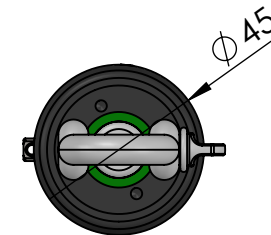

weight swivel: 266g

weight drum: 768g

Max working load: 1.5t

| Data Sheet | |
|---|-----------------------|
| Model | FR100RW |
| Line | FR AVVOLGITORI |
| <small>This document and the design on it is the exclusive property of UBI MAIOR ITALIA and is the subject of copyright Brand by Dini s.r.l., Meccanica di precisione</small> | |
| UBI MAIOR ITALIA | |