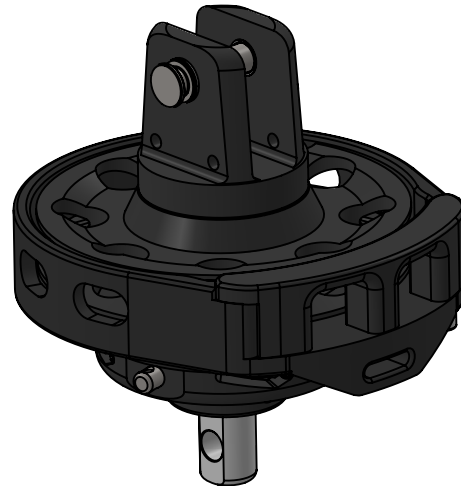

weight swivel: 266g

weight drum: 768g

Max working load: 1.5t

| Data Sheet | |
|---|-----------------------|
| Model | FR100RW |
| Line | FR AVVOLGITORI |
| <small>This document and the design on it is the exclusive property of UBI MAIOR ITALIA and is the subject of copyright Brand by Dini s.r.l., Meccanica di precisione</small> | |
| UBI MAIOR ITALIA | |