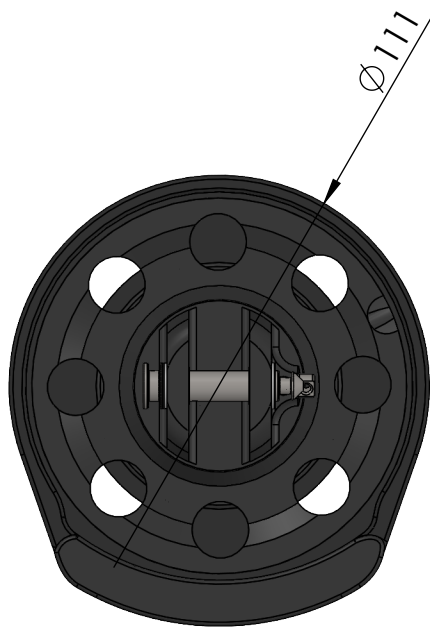

weight swivel: 266g

weight drum: 768g

Max working load: 1.5t

| Data Sheet | |
|---|-----------------------|
| Model | FR100RW |
| Line | FR AVVOLGITORI |
| <small>This document and the design on it is the exclusive property of UBI MAIOR ITALIA and is the subject of copyright Brand by Dini s.r.l., Meccanica di precisione</small> | |
| UBI MAIOR ITALIA | |