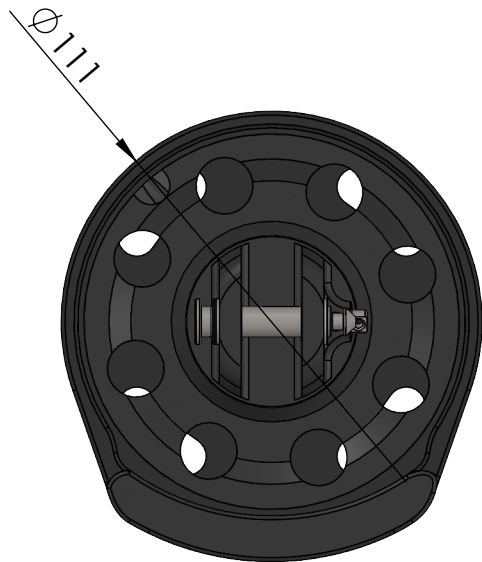

weight swivel: 266g

weight drum: 491g

Max working load: 1.5t

Data Sheet	
Model	FR100
Line	FR AVVOLGITORI
<p>This document and the design on it is the exclusive property of UBI MAIOR ITALIA and is the subject of copyright Brand by Dini s.r.l., Meccanica di precisione</p>	