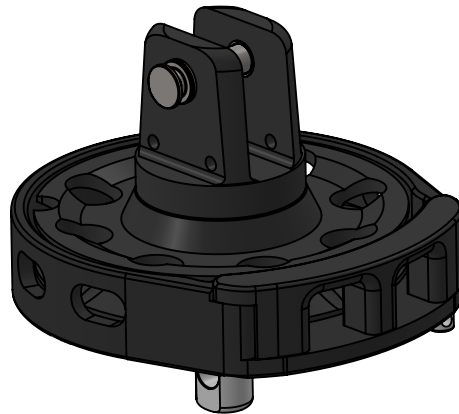

weight swivel: 266g

weight drum: 491g

Max working load: 1.5t

Data Sheet	
Model	FR100
Line	FR AVVOLGITORI
<p>This document and the design on it is the exclusive property of UBI MAIOR ITALIA and is the subject of copyright Brand by Dini s.r.l., Meccanica di precisione</p>	