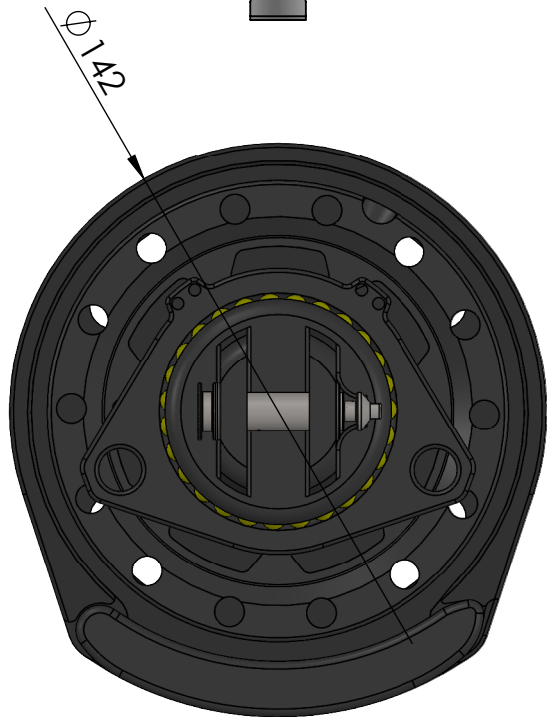

weight swivel: 336g

Max working load: 3t

weight drum: 1006g

Data Sheet	
Model	FR125m
Line	FR AVVOLGITORI
<p>This document and the design on it is the exclusive property of UBI MAIOR ITALIA and is the subject of copyright Brand by Dini s.r.l., Meccanica di precisione</p>	
UBI MAIOR ITALIA	