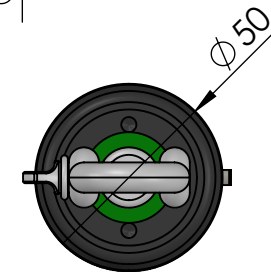

weight swivel: 336g

Max working load: 3t

weight drum: 1006g

Data Sheet	
Model	FR125m
Line	FR AVVOLGITORI
<p>This document and the design on it is the exclusive property of UBI MAIOR ITALIA and is the subject of copyright Brand by Dini s.r.l., Meccanica di precisione</p>	
UBI MAIOR ITALIA	