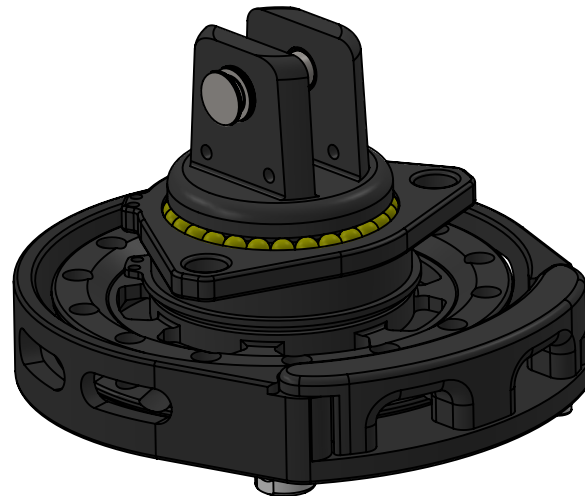

weight swivel: 336g

Max working load: 3t

weight drum: 1006g

Data Sheet	
Model	FR125m
Line	FR AVVOLGITORI
<p>This document and the design on it is the exclusive property of UBI MAIOR ITALIA and is the subject of copyright Brand by Dini s.r.l., Meccanica di precisione</p>	
UBI MAIOR ITALIA	