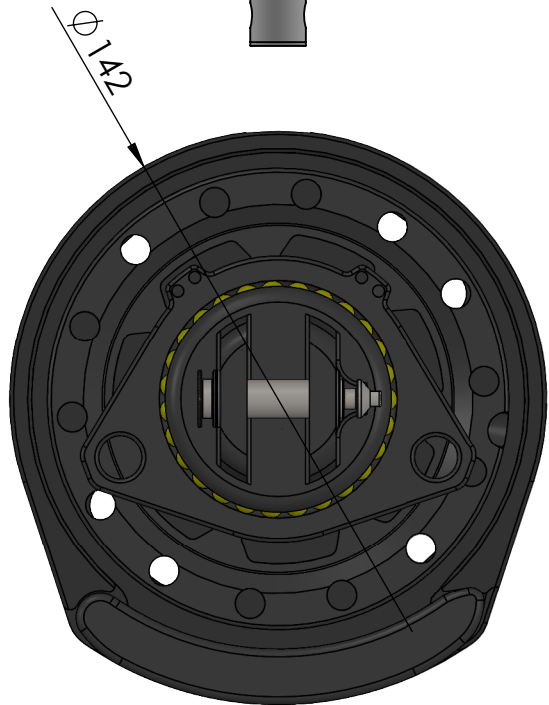

weight swivel: 336g

Max working load: 3t

weight drum: 1272g

Data Sheet	
Model	FR125RWm
Line	<b>FR</b> AVVOLGITORI
<p>This document and the design on it is the exclusive property of <b>UBI MAIOR ITALIA</b> and is the subject of copyright Brand by Dini s.r.l., Meccanica di precisione</p>	
<b>UBI MAIOR</b> ITALIA	