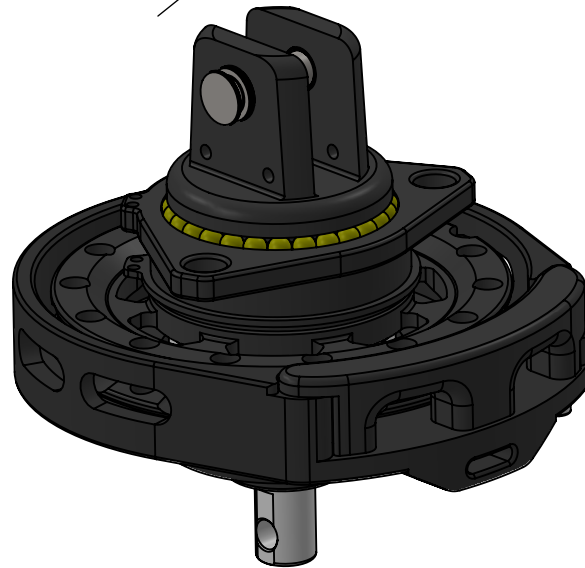

weight swivel: 336g

Max working load: 3t

weight drum: 1272g

Data Sheet	
Model	FR125RWm
Line	<b>FR</b> AVVOLGITORI
<p>This document and the design on it is the exclusive property of <b>UBI MAIOR ITALIA</b> and is the subject of copyright Brand by Dini s.r.l., Meccanica di precisione</p>	
<b>UBI MAIOR</b> ITALIA	