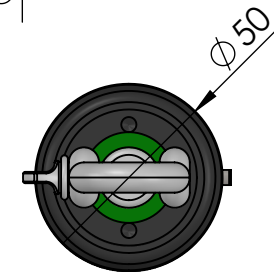

weight swivel: 336g

Max working load: 3t

weight drum: 1272g

Data Sheet	
Model	FR125RWm
Line	<b>FR</b> AVVOLGITORI
<p>This document and the design on it is the exclusive property of <b>UBI MAIOR ITALIA</b> and is the subject of copyright Brand by Dini s.r.l., Meccanica di precisione</p>	
<b>UBI MAIOR</b> ITALIA	