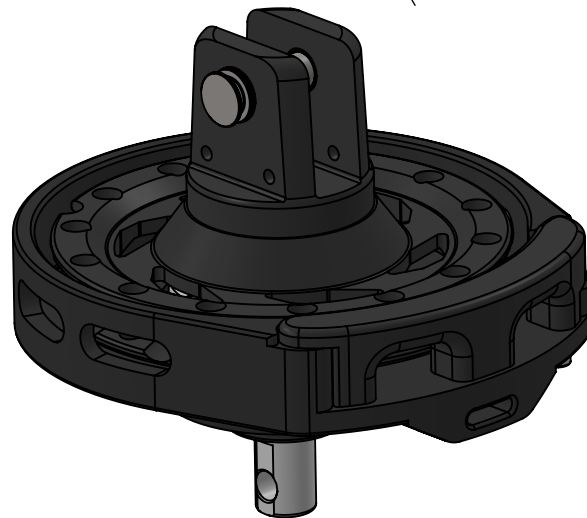

weight swivel: 336g

weight drum: 1080g

Max working load: 3t

Data Sheet	
Model	FR125RW
Line	FR AVVOLGITORI
<p>This document and the design on it is the exclusive property of UBI MAIOR ITALIA and is the subject of copyright Brand by Dini s.r.l., Meccanica di precisione</p>	
UBI MAIOR ITALIA	