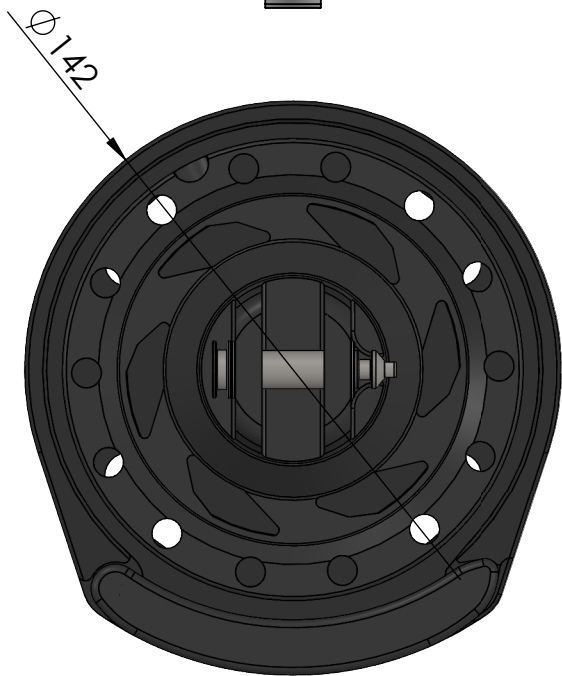

weight swivel: 336g

weight drum: 1080g

Max working load: 3t

Data Sheet	
Model	FR125RW
Line	FR AVVOLGITORI
<p>This document and the design on it is the exclusive property of UBI MAIOR ITALIA and is the subject of copyright Brand by Dini s.r.l., Meccanica di precisione</p>	
UBI MAIOR ITALIA	