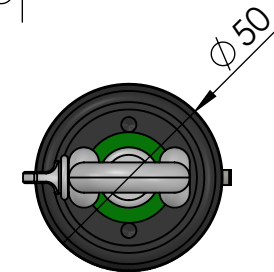

weight swivel: 336g

weight drum: 1080g

Max working load: 3t

Data Sheet	
Model	FR125RW
Line	FR AVVOLGITORI
<p>This document and the design on it is the exclusive property of UBI MAIOR ITALIA and is the subject of copyright Brand by Dini s.r.l., Meccanica di precisione</p>	
UBI MAIOR ITALIA	