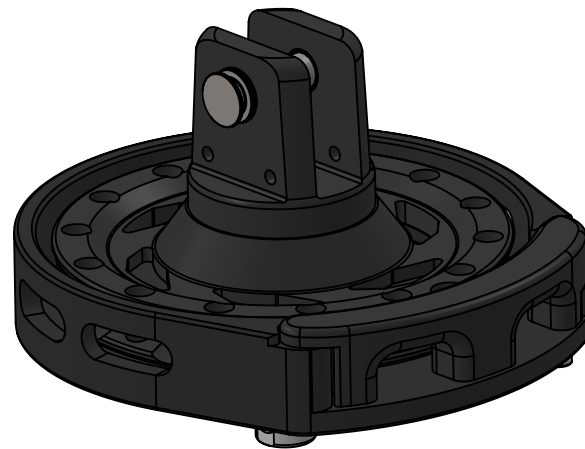

weight swivel: 336g

weight drum: 812g

Max working load: 3t

Data Sheet	
Model	FR125
Line	FR AVVOLGITORI
<p>This document and the design on it is the exclusive property of UBI MAIOR ITALIA and is the subject of copyright Brand by Dini s.r.l., Meccanica di precisione</p>	