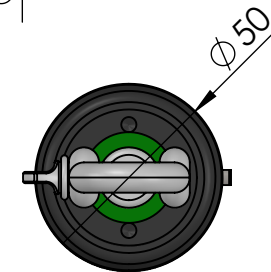

weight swivel: 336g

weight drum: 812g

Max working load: 3t

Data Sheet	
Model	FR125
Line	FR AVVOLGITORI
<p>This document and the design on it is the exclusive property of UBI MAIOR ITALIA and is the subject of copyright Brand by Dini s.r.l., Meccanica di precisione</p>	