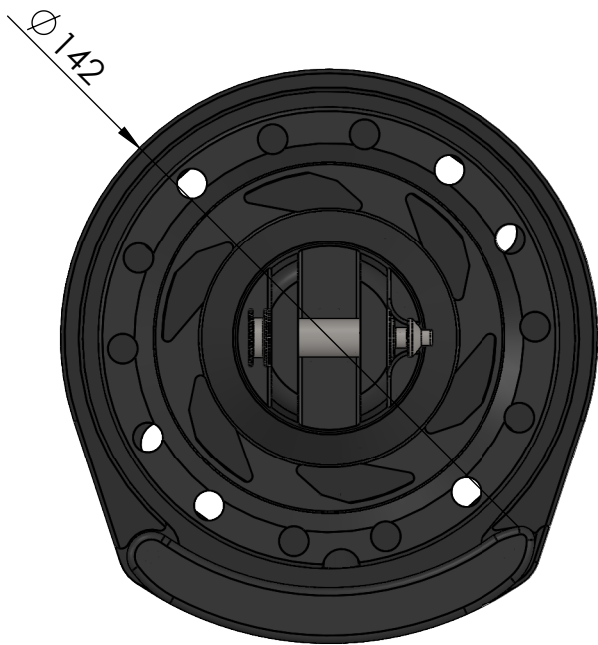

weight swivel: 336g

weight drum: 812g

Max working load: 3t

Data Sheet	
Model	FR125
Line	FR AVVOLGITORI
<p>This document and the design on it is the exclusive property of UBI MAIOR ITALIA and is the subject of copyright Brand by Dini s.r.l., Meccanica di precisione</p>	