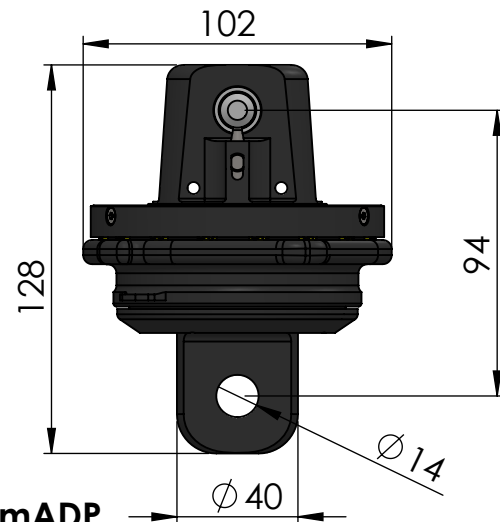

FRrd150

FRds12

FRgm10

FRLS150

FR31-150LH

FR21-150

FRrd12tp

FR150mADP

Data Sheet	
Model	FR150-ACCESSORIES
Line	FR AVVOLGITORI
<small>This document and the design on it is the exclusive property of UBI MAIOR ITALIA and is the subject of copyright Brand by Dini s.r.l., Meccanica di precisione</small>	
UBI MAIOR ITALIA	