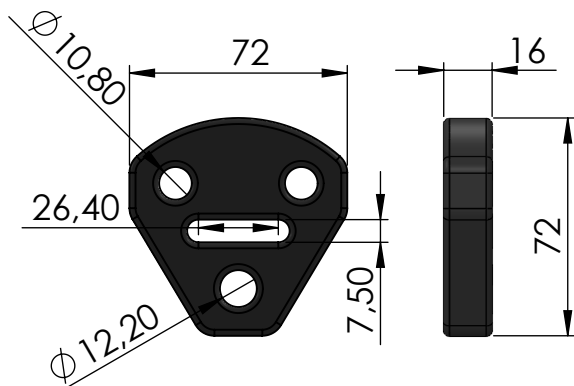

FRrd150

FRds12

FRgm10

FRLS150

FR31-150LH

FR21-150

FRrd12tp

FR150mADP

Data Sheet	
Model	FR150-ACCESSORIES
Line	FR AVVOLGITORI
<small>This document and the design on it is the exclusive property of UBI MAIOR ITALIA and is the subject of copyright Brand by Dini s.r.l., Meccanica di precisione</small>	
UBI MAIOR ITALIA	