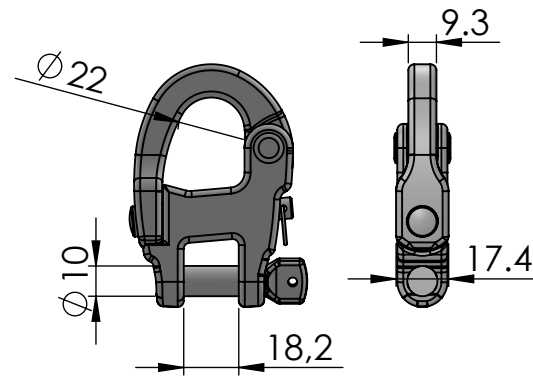

FRrd150

FRds12

FRgm10

FRLS150

FR31-150LH

FR21-150

FRrd12tp

FR150mADP

Data Sheet	
Model	FR150-ACCESSORIES
Line	FR AVVOLGITORI
<small>This document and the design on it is the exclusive property of UBI MAIOR ITALIA and is the subject of copyright Brand by Dini s.r.l., Meccanica di precisione</small>	
UBI MAIOR ITALIA	