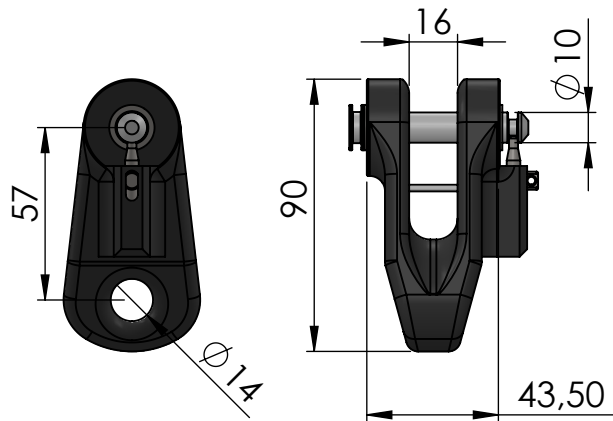

FRrd150

FRds12

FRgm10

FRLS150

FR31-150LH

FR21-150

FRrd12tp

FR150mADP

Data Sheet	
Model	FR150-ACCESSORIES
Line	FR AVVOLGITORI
<small>This document and the design on it is the exclusive property of UBI MAIOR ITALIA and is the subject of copyright Brand by Dini s.r.l., Meccanica di precisione</small>	
UBI MAIOR ITALIA	