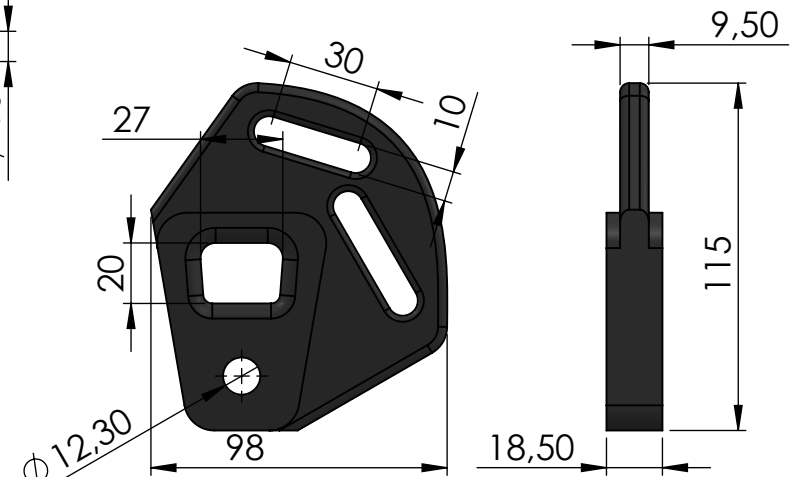

FRrd150

FRds12

FRgm10

FRLS150

FR31-150LH

FR21-150

FRrd12tp

FR150mADP

Data Sheet	
Model	FR150-ACCESSORIES
Line	FR AVVOLGITORI
<small>This document and the design on it is the exclusive property of UBI MAIOR ITALIA and is the subject of copyright Brand by Dini s.r.l., Meccanica di precisione</small>	
UBI MAIOR ITALIA	