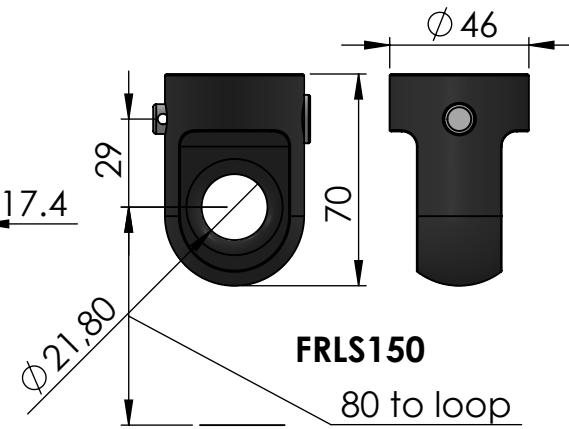

FRrd150

FRds12

FRgm10

FRLS150

FR31-150LH

FR21-150

FRrd12tp

FR150mADP

Data Sheet	
Model	FR150-ACCESSORIES
Line	FR AVVOLGITORI
<small>This document and the design on it is the exclusive property of UBI MAIOR ITALIA and is the subject of copyright Brand by Dini s.r.l., Meccanica di precisione</small>	
UBI MAIOR ITALIA	