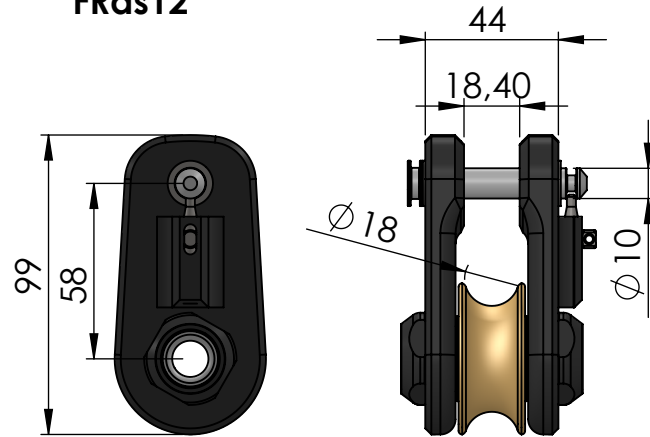

FRrd150

FRds12

FRgm10

FRLS150

FR31-150LH

FR21-150

FRrd12tp

FR150mADP

Data Sheet	
Model	FR150-ACCESSORIES
Line	FR AVVOLGITORI
<small>This document and the design on it is the exclusive property of UBI MAIOR ITALIA and is the subject of copyright Brand by Dini s.r.l., Meccanica di precisione</small>	
UBI MAIOR ITALIA	