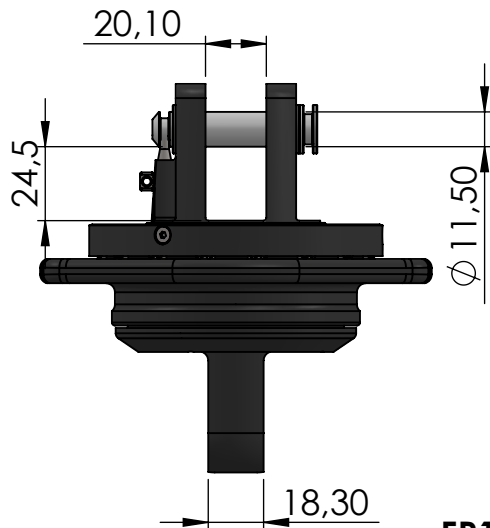

FRrd150

FRds12

FRgm10

FRLS150

FR31-150LH

FR21-150

FRrd12tp

FR150mADP

Data Sheet	
Model	FR150-ACCESSORIES
Line	FR AVVOLGITORI
<small>This document and the design on it is the exclusive property of UBI MAIOR ITALIA and is the subject of copyright Brand by Dini s.r.l., Meccanica di precisione</small>	
UBI MAIOR ITALIA	