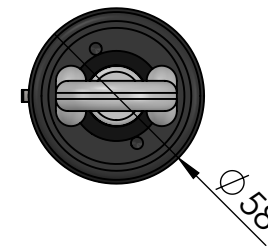

weight swivel: 434g

Max working load: 5t

weight drum: 1794g

Data Sheet	
Model	FR150RWm
Line	FR AVVOLGITORI
<small>This document and the design on it is the exclusive property of UBIMAIOR ITALIA and is the subject of copyright Brand by Dini s.r.l., Meccanica di precisione</small>	
UBI MAIOR ITALIA	