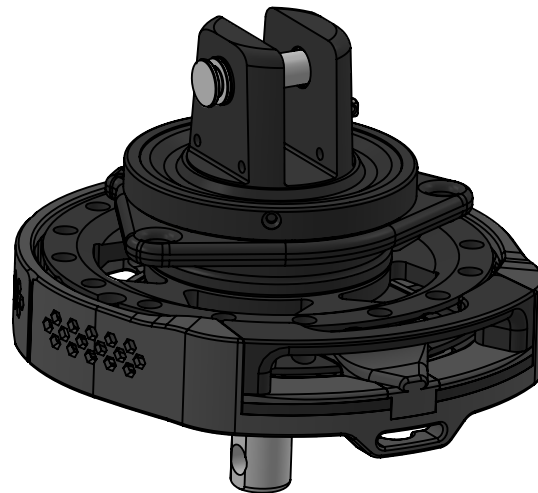

weight swivel: 434g

Max working load: 5t

weight drum: 1794g

Data Sheet	
Model	FR150RWm
Line	FR AVVOLGITORI
<small>This document and the design on it is the exclusive property of UBIMAIOR ITALIA and is the subject of copyright Brand by Dini s.r.l., Meccanica di precisione</small>	
UBI MAIOR ITALIA	