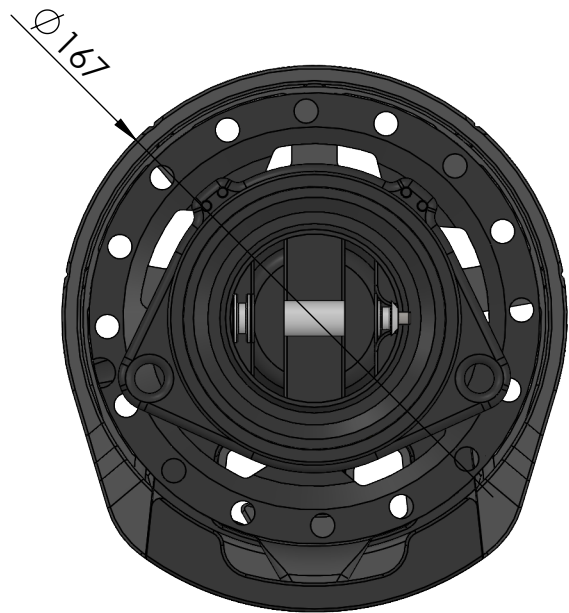

weight swivel: 434g

Max working load: 5t

weight drum: 1794g

Data Sheet	
Model	FR150RWm
Line	FR AVVOLGITORI
<small>This document and the design on it is the exclusive property of UBIMAIOR ITALIA and is the subject of copyright Brand by Dini s.r.l., Meccanica di precisione</small>	
UBI MAIOR ITALIA	