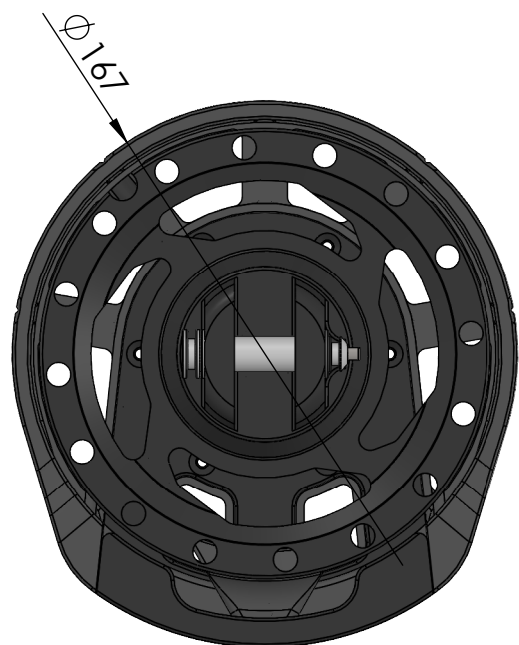

weight swivel: 434g

Max working load: 5t

weight drum: 1375g

Data Sheet	
Model	FR150RW
Line	FR AVVOLGITORI
<small>This document and the design on it is the exclusive property of UBI MAIOR ITALIA and is the subject of copyright Brand by Dini s.r.l., Meccanica di precisione</small>	
UBI MAIOR ITALIA	