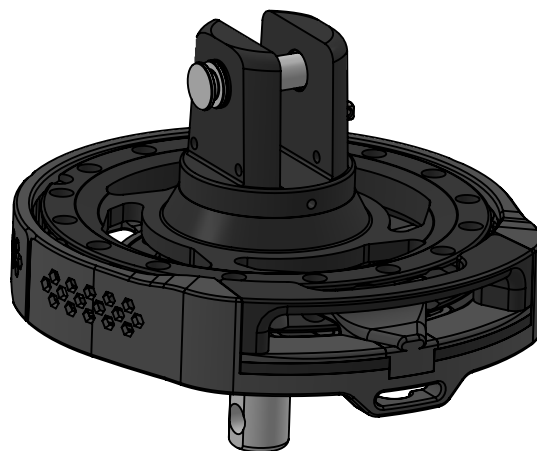

weight swivel: 434g

Max working load: 5t

weight drum: 1375g

Data Sheet	
Model	FR150RW
Line	FR AVVOLGITORI
<small>This document and the design on it is the exclusive property of UBI MAIOR ITALIA and is the subject of copyright Brand by Dini s.r.l., Meccanica di precisione</small>	
UBI MAIOR ITALIA	