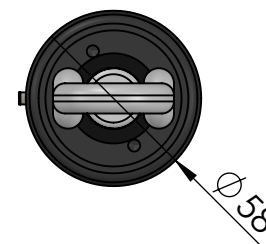

weight swivel: 434g

Max working load: 5t

weight drum: 1375g

Data Sheet	
Model	FR150RW
Line	FR AVVOLGITORI
<small>This document and the design on it is the exclusive property of UBI MAIOR ITALIA and is the subject of copyright Brand by Dini s.r.l., Meccanica di precisione</small>	
UBI MAIOR ITALIA	