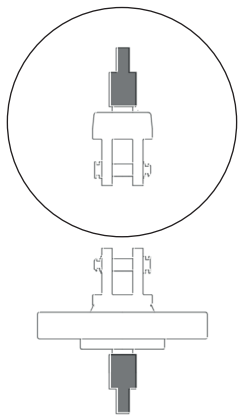

**GUIDE FOR
FITTING CONFIGURATION**

“ FR FURLERS “

ALL MODELS

SWIVEL FITTING OPTION
SHACKLE

2:1 X3M OPTION

FITTING SETUP

XX=designates the size

LOOP INCLUDED

FRLSXXX

SWIVEL FITTING OPTION
TEXTILE ATTACHEMENT

2:1 X3M OPTION

FITTING SETUP

XXX=designates the size

SWIVEL FITTING OPTION
TEXTILE ATTACHEMENT

LOOP INCLUDED

2:1 X3M OPTION

FITTING SETUP

XXX=designates the size

FR FURLERS

SWIVEL FITTING OPTION
2:1 SHEAVE

2:1 SETUP

XXX=designates the size

UBI MAIOR
ITALIA

FR FURLERS

DRUM FITTING OPTION
SNAP SHACKLE

FRgmXX

FITTING SETUP

XX=designates the size

UBI MAIOR
ITALIA

FR FURLERS

**DRUM FITTING OPTION
TEXTILE ATTACHEMENT**

2:1 X3M OPTION