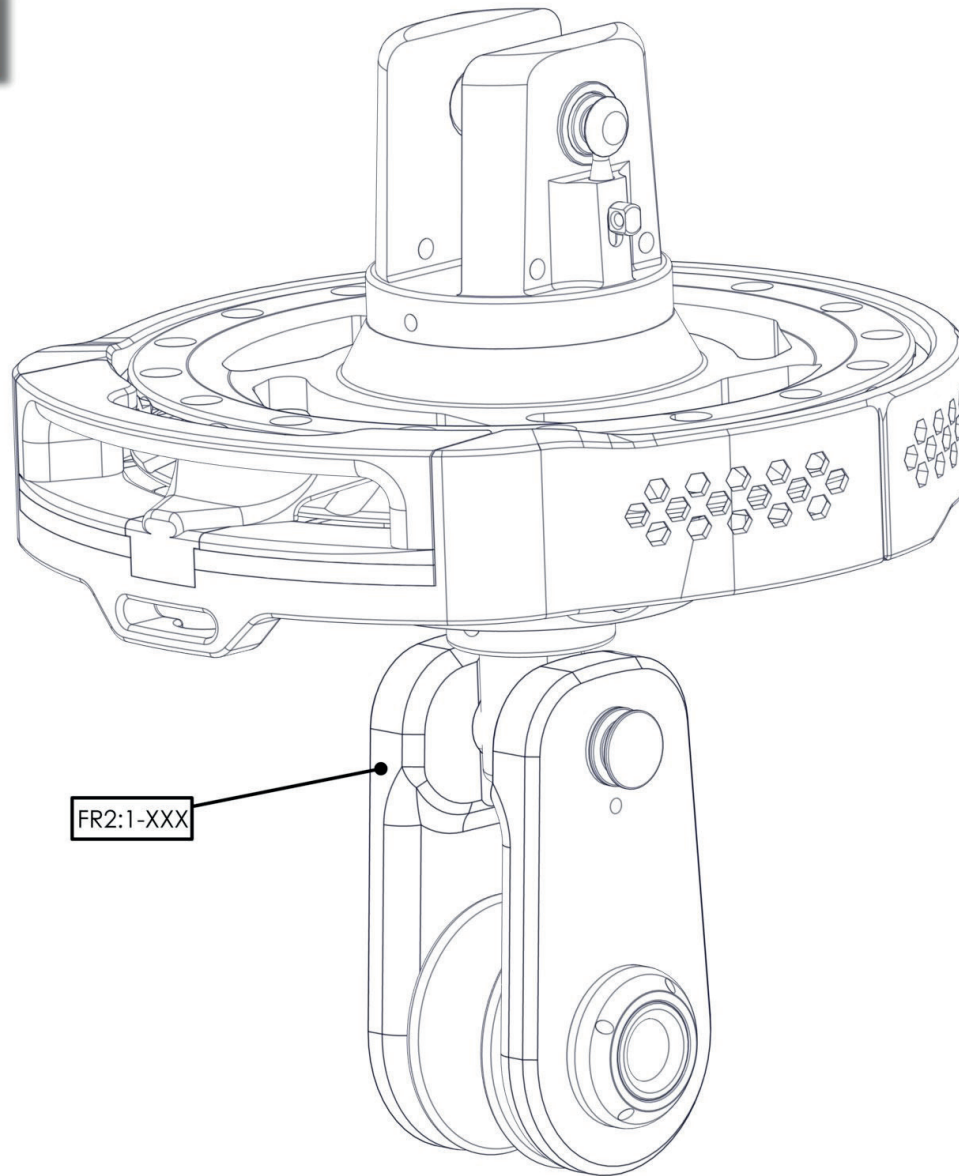

DRUM FITTING OPTION
SNAP SHACKLE

FRgmXX

FITTING SETUP

XX=designates the size

UBI MAIOR
ITALIA

FR FURLERS

**DRUM FITTING OPTION
TEXTILE ATTACHEMENT**

2:1 X3M OPTION

FITTING SETUP

XXX=designates the size

UBI MAIOR
ITALIA

FR FURLERS

**DRUM FITTING OPTION
TEXTILE ATTACHEMENT**

2:1 X3M OPTION

FITTING SETUP

XXX=designates the size

UBI MAIOR
ITALIA

FR FURLERS

DRUM FITTING OPTION
2:1/3:1

XXX=designates the size

UBI MAIOR
ITALIA

FR FURLERS

DRUM FITTING OPTION
2:1 SHEAVE

XXX=designates the size