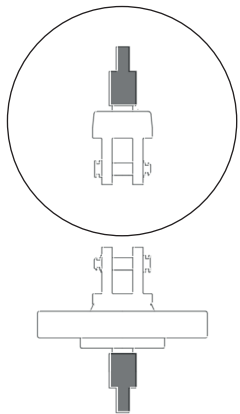

**GUIDE FOR
FITTING CONFIGURATION**

“ FR FURLERS “

ALL MODELS

SWIVEL FITTING OPTION
SHACKLE

2:1 X3M OPTION

FITTING SETUP

XX=designates the size

LOOP INCLUDED

FRLSXXX

SWIVEL FITTING OPTION
TEXTILE ATTACHEMENT

2:1 X3M OPTION

FITTING SETUP

XXX=designates the size

SWIVEL FITTING OPTION
TEXTILE ATTACHEMENT

LOOP INCLUDED

2:1 X3M OPTION

FITTING SETUP

XXX=designates the size

FR FURLERS

SWIVEL FITTING OPTION
2:1 SHEAVE

2:1 SETUP

XXX=designates the size

UBI MAIOR
ITALIA

FR FURLERS

DRUM FITTING OPTION
SNAP SHACKLE

FRgmXX

FITTING SETUP

XX=designates the size

UBI MAIOR
ITALIA

FR FURLERS

**DRUM FITTING OPTION
TEXTILE ATTACHEMENT**

2:1 X3M OPTION