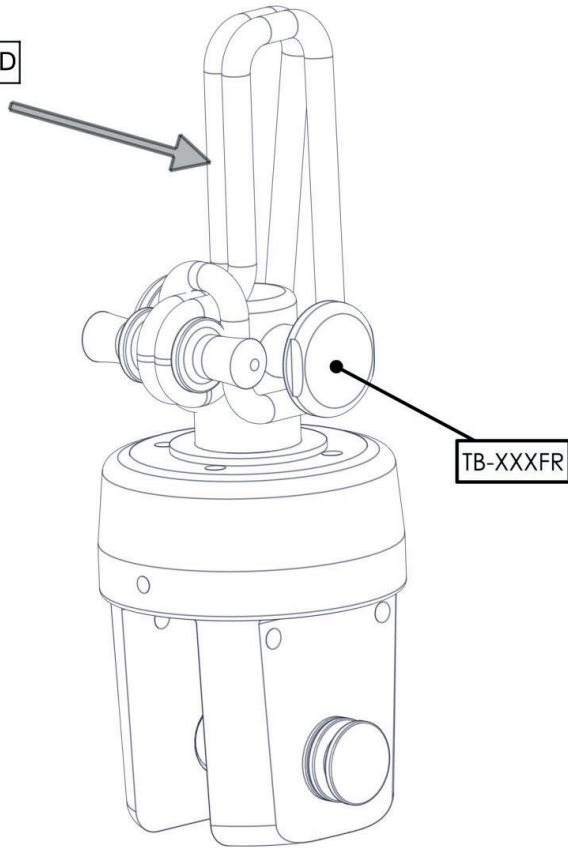

FRLSXXX

SWIVEL FITTING OPTION
TEXTILE ATTACHEMENT

2:1 X3M OPTION

FITTING SETUP

XXX=designates the size

SWIVEL FITTING OPTION
TEXTILE ATTACHEMENT

LOOP INCLUDED

2:1 X3M OPTION

FITTING SETUP

XXX=designates the size

FR FURLERS

SWIVEL FITTING OPTION
2:1 SHEAVE

2:1 SETUP

XXX=designates the size

UBI MAIOR
ITALIA

FR FURLERS

DRUM FITTING OPTION
SNAP SHACKLE

FRgmXX

FITTING SETUP

XX=designates the size

UBI MAIOR
ITALIA

FR FURLERS

**DRUM FITTING OPTION
TEXTILE ATTACHEMENT**

2:1 X3M OPTION

FITTING SETUP

XXX=designates the size

UBI MAIOR
ITALIA

FR FURLERS

**DRUM FITTING OPTION
TEXTILE ATTACHEMENT**

2:1 X3M OPTION

FITTING SETUP

XXX=designates the size