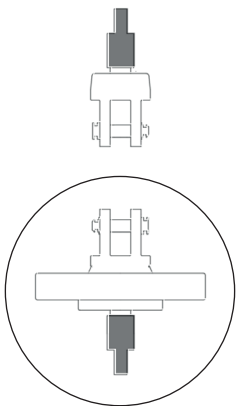

FITTING SETUP

XXX=designates the size

FR FURLERS

SWIVEL FITTING OPTION
2:1 SHEAVE

2:1 SETUP

XXX=designates the size

UBI MAIOR
ITALIA

FR FURLERS

DRUM FITTING OPTION
SNAP SHACKLE

FRgmXX

FITTING SETUP

XX=designates the size

UBI MAIOR
ITALIA

FR FURLERS

**DRUM FITTING OPTION
TEXTILE ATTACHEMENT**

2:1 X3M OPTION

FITTING SETUP

XXX=designates the size

UBI MAIOR
ITALIA

FR FURLERS

**DRUM FITTING OPTION
TEXTILE ATTACHEMENT**

2:1 X3M OPTION

FITTING SETUP

XXX=designates the size

UBI MAIOR
ITALIA

FR FURLERS

DRUM FITTING OPTION
2:1/3:1

XXX=designates the size

UBI MAIOR
ITALIA

FR FURLERS

DRUM FITTING OPTION
2:1 SHEAVE

XXX=designates the size