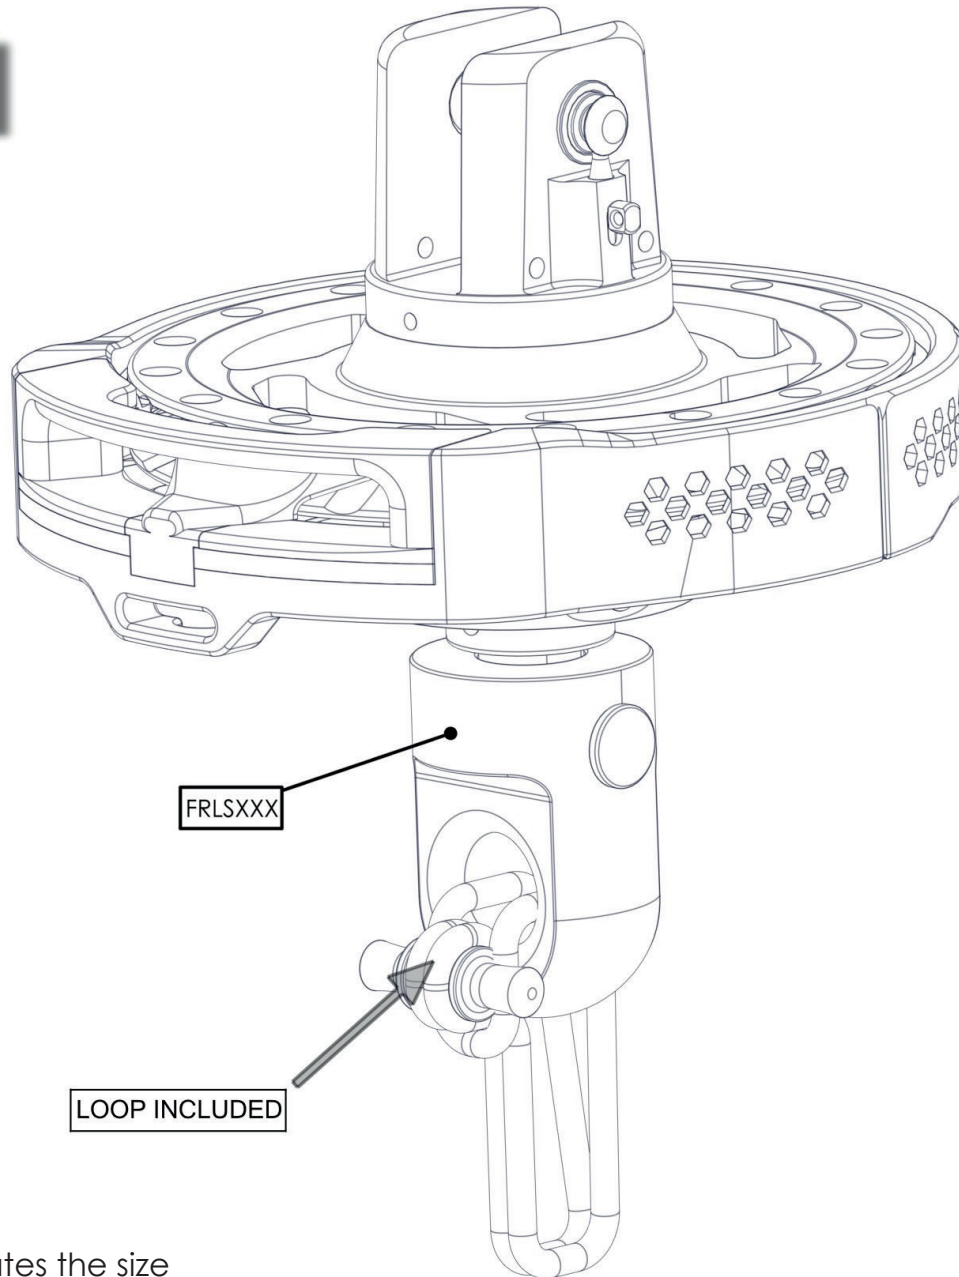

FITTING SETUP

XXX=designates the size

FR FURLERS

SWIVEL FITTING OPTION
2:1 SHEAVE

2:1 SETUP

XXX=designates the size

UBI MAIOR
ITALIA

FR FURLERS

DRUM FITTING OPTION
SNAP SHACKLE

FRgmXX

FITTING SETUP

XX=designates the size

UBI MAIOR
ITALIA

FR FURLERS

**DRUM FITTING OPTION
TEXTILE ATTACHEMENT**

2:1 X3M OPTION

FITTING SETUP

XXX=designates the size

UBI MAIOR
ITALIA

FR FURLERS

**DRUM FITTING OPTION
TEXTILE ATTACHEMENT**

2:1 X3M OPTION

FITTING SETUP

XXX=designates the size

UBI MAIOR
ITALIA

FR FURLERS

DRUM FITTING OPTION
2:1/3:1

XXX=designates the size

UBI MAIOR
ITALIA

FR FURLERS

DRUM FITTING OPTION
2:1 SHEAVE

XXX=designates the size