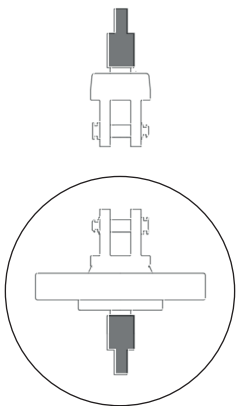

DRUM FITTING OPTION
SNAP SHACKLE

FRgmXX

FITTING SETUP

XX=designates the size

UBI MAIOR
ITALIA

FR FURLERS

**DRUM FITTING OPTION
TEXTILE ATTACHEMENT**

2:1 X3M OPTION

FITTING SETUP

XXX=designates the size

UBI MAIOR
ITALIA

FR FURLERS

**DRUM FITTING OPTION
TEXTILE ATTACHEMENT**

2:1 X3M OPTION

FITTING SETUP

XXX=designates the size

UBI MAIOR
ITALIA

FR FURLERS

DRUM FITTING OPTION
2:1/3:1

XXX=designates the size

UBI MAIOR
ITALIA

FR FURLERS

DRUM FITTING OPTION
2:1 SHEAVE

XXX=designates the size