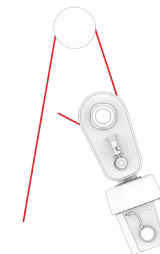

FRLSXXX

SWIVEL FITTING OPTION
TEXTILE ATTACHEMENT

2:1 X3M OPTION

FITTING SETUP

XXX=designates the size

SWIVEL FITTING OPTION
TEXTILE ATTACHEMENT

LOOP INCLUDED

2:1 X3M OPTION

FITTING SETUP

XXX=designates the size

FR FURLERS

SWIVEL FITTING OPTION
2:1 SHEAVE

2:1 SETUP

XXX=designates the size

UBI MAIOR
ITALIA

FR FURLERS

DRUM FITTING OPTION
SNAP SHACKLE

FRgmXX

FITTING SETUP

XX=designates the size

UBI MAIOR
ITALIA

FR FURLERS

**DRUM FITTING OPTION
TEXTILE ATTACHEMENT**

2:1 X3M OPTION