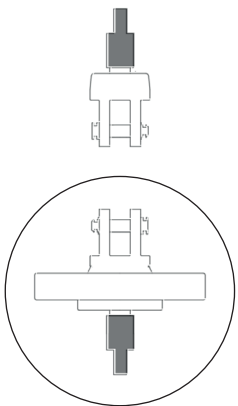

DRUM FITTING OPTION
SNAP SHACKLE

FRgmXX

FITTING SETUP

XX=designates the size

UBI MAIOR
ITALIA

FR FURLERS

**DRUM FITTING OPTION
TEXTILE ATTACHEMENT**

2:1 X3M OPTION

FITTING SETUP

XXX=designates the size

UBI MAIOR
ITALIA

FR FURLERS

**DRUM FITTING OPTION
TEXTILE ATTACHEMENT**

2:1 X3M OPTION

FITTING SETUP

XXX=designates the size

UBI MAIOR
ITALIA

FR FURLERS

DRUM FITTING OPTION
2:1/3:1

XXX=designates the size

UBI MAIOR
ITALIA

FR FURLERS

DRUM FITTING OPTION
2:1 SHEAVE

XXX=designates the size