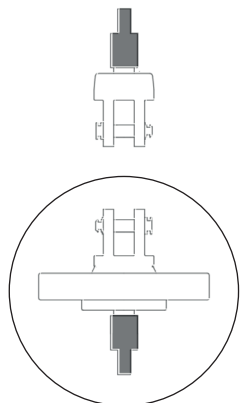

DRUM FITTING OPTION
SNAP SHACKLE

FRgmXX

FITTING SETUP

XX=designates the size

UBI MAIOR
ITALIA

FR FURLERS

**DRUM FITTING OPTION
TEXTILE ATTACHEMENT**

2:1 X3M OPTION

FITTING SETUP

XXX=designates the size

UBI MAIOR
ITALIA

FR FURLERS

**DRUM FITTING OPTION
TEXTILE ATTACHEMENT**

2:1 X3M OPTION

FITTING SETUP

XXX=designates the size

UBI MAIOR
ITALIA

FR FURLERS

DRUM FITTING OPTION
2:1/3:1

XXX=designates the size

UBI MAIOR
ITALIA

FR FURLERS

DRUM FITTING OPTION
2:1 SHEAVE

XXX=designates the size