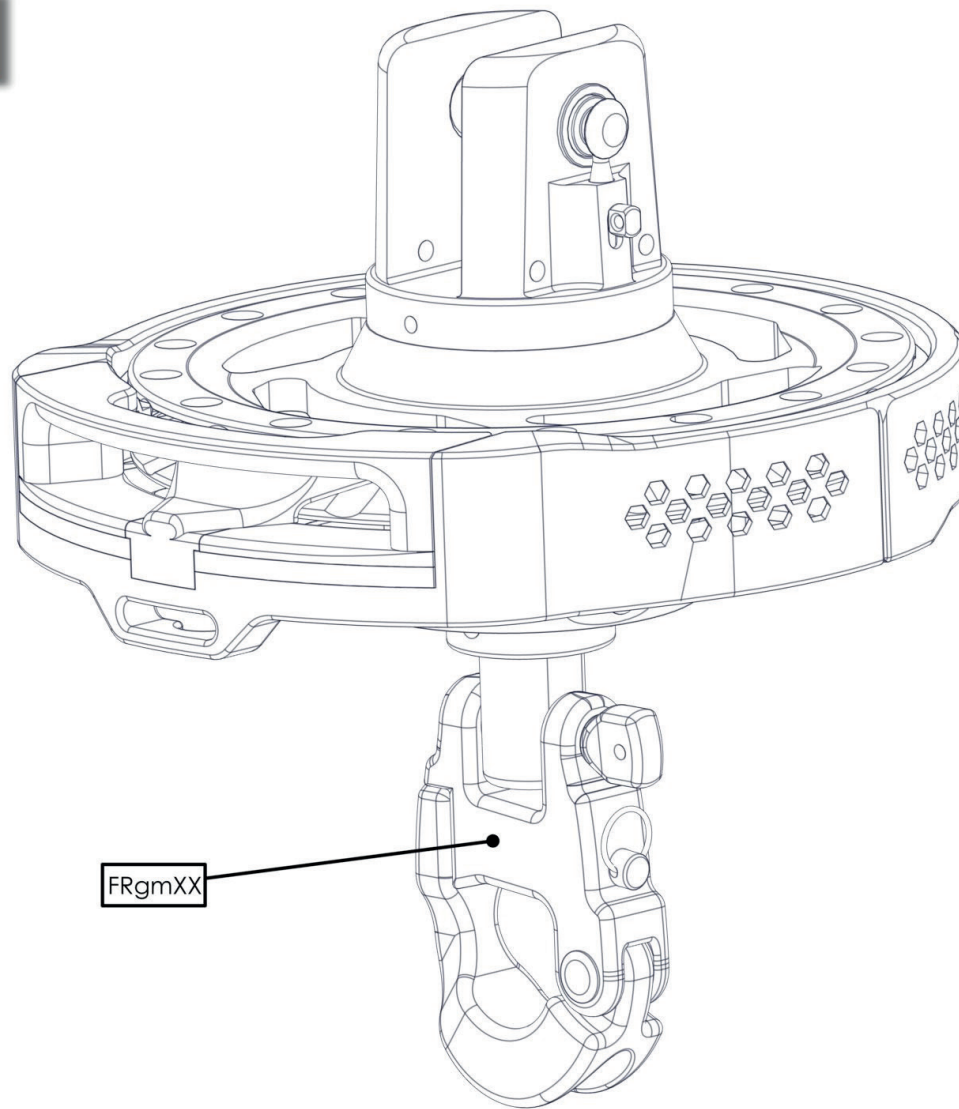

FRLSXXX

SWIVEL FITTING OPTION
TEXTILE ATTACHEMENT

2:1 X3M OPTION

FITTING SETUP

XXX=designates the size

SWIVEL FITTING OPTION
TEXTILE ATTACHEMENT

LOOP INCLUDED

2:1 X3M OPTION

FITTING SETUP

XXX=designates the size

FR FURLERS

SWIVEL FITTING OPTION
2:1 SHEAVE

2:1 SETUP

XXX=designates the size

UBI MAIOR
ITALIA

FR FURLERS

DRUM FITTING OPTION
SNAP SHACKLE

FRgmXX

FITTING SETUP

XX=designates the size

UBI MAIOR
ITALIA

FR FURLERS

**DRUM FITTING OPTION
TEXTILE ATTACHEMENT**

2:1 X3M OPTION

FITTING SETUP

XXX=designates the size

UBI MAIOR
ITALIA

FR FURLERS

**DRUM FITTING OPTION
TEXTILE ATTACHEMENT**

2:1 X3M OPTION

FITTING SETUP

XXX=designates the size