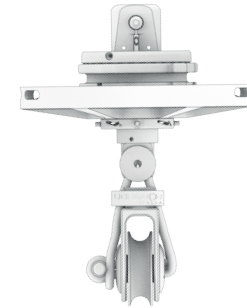

DRUM FITTING OPTION
SNAP SHACKLE

FRgmXX

FITTING SETUP

XX=designates the size

UBI MAIOR
ITALIA

FR FURLERS

**DRUM FITTING OPTION
TEXTILE ATTACHEMENT**

2:1 X3M OPTION

FITTING SETUP

XXX=designates the size

UBI MAIOR
ITALIA

FR FURLERS

**DRUM FITTING OPTION
TEXTILE ATTACHEMENT**

2:1 X3M OPTION

FITTING SETUP

XXX=designates the size

UBI MAIOR
ITALIA

FR FURLERS

DRUM FITTING OPTION
2:1/3:1

XXX=designates the size

UBI MAIOR
ITALIA

FR FURLERS

DRUM FITTING OPTION
2:1 SHEAVE

XXX=designates the size