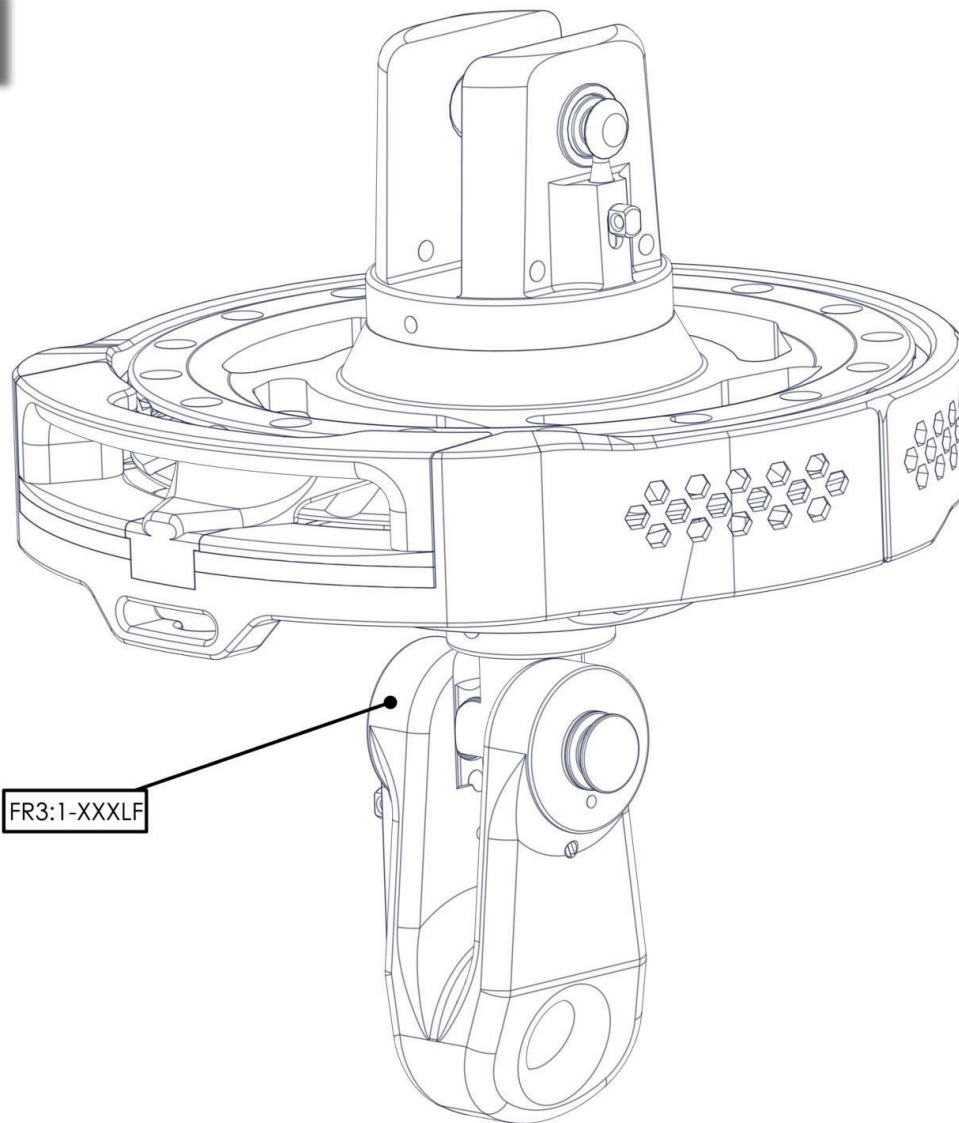

DRUM FITTING OPTION
SNAP SHACKLE

FRgmXX

FITTING SETUP

XX=designates the size

UBI MAIOR
ITALIA

FR FURLERS

**DRUM FITTING OPTION
TEXTILE ATTACHEMENT**

2:1 X3M OPTION

FITTING SETUP

XXX=designates the size

UBI MAIOR
ITALIA

FR FURLERS

**DRUM FITTING OPTION
TEXTILE ATTACHEMENT**

2:1 X3M OPTION

FITTING SETUP

XXX=designates the size

UBI MAIOR
ITALIA

FR FURLERS

DRUM FITTING OPTION
2:1/3:1

XXX=designates the size

UBI MAIOR
ITALIA

FR FURLERS

DRUM FITTING OPTION
2:1 SHEAVE

XXX=designates the size