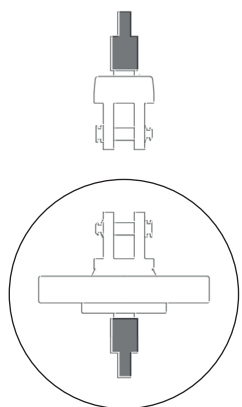

FRLSXXX

SWIVEL FITTING OPTION
TEXTILE ATTACHEMENT

2:1 X3M OPTION

FITTING SETUP

XXX=designates the size

SWIVEL FITTING OPTION
TEXTILE ATTACHEMENT

LOOP INCLUDED

2:1 X3M OPTION

FITTING SETUP

XXX=designates the size

FR FURLERS

SWIVEL FITTING OPTION
2:1 SHEAVE

2:1 SETUP

XXX=designates the size

UBI MAIOR
ITALIA

FR FURLERS

DRUM FITTING OPTION
SNAP SHACKLE

FRgmXX

FITTING SETUP

XX=designates the size

UBI MAIOR
ITALIA

FR FURLERS

**DRUM FITTING OPTION
TEXTILE ATTACHEMENT**

2:1 X3M OPTION

UBI MAIOR
ITALIA

FR FURLERS

DRUM FITTING OPTION
2:1/3:1

XXX=designates the size

UBI MAIOR
ITALIA

FR FURLERS

DRUM FITTING OPTION
2:1 SHEAVE

XXX=designates the size