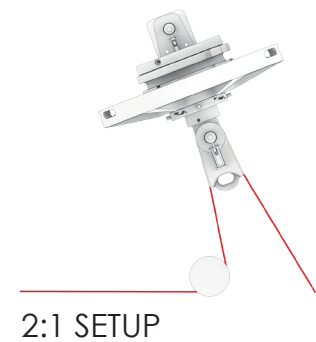

FR FURLERS

DRUM FITTING OPTION
2:1/3:1

XXX=designates the size

UBI MAIOR
ITALIA