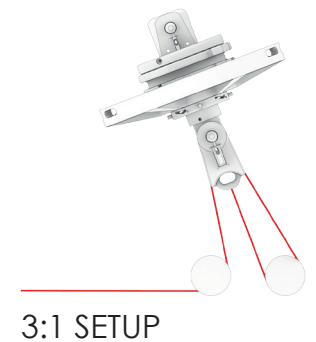

FR FURLERS

DRUM FITTING OPTION
2:1/3:1

XXX=designates the size

UBI MAIOR
ITALIA