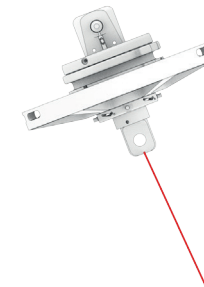

FITTING SETUP

XXX=designates the size

UBI MAIOR
ITALIA

FR FURLERS

**DRUM FITTING OPTION
TEXTILE ATTACHEMENT**

2:1 X3M OPTION

FITTING SETUP

XXX=designates the size