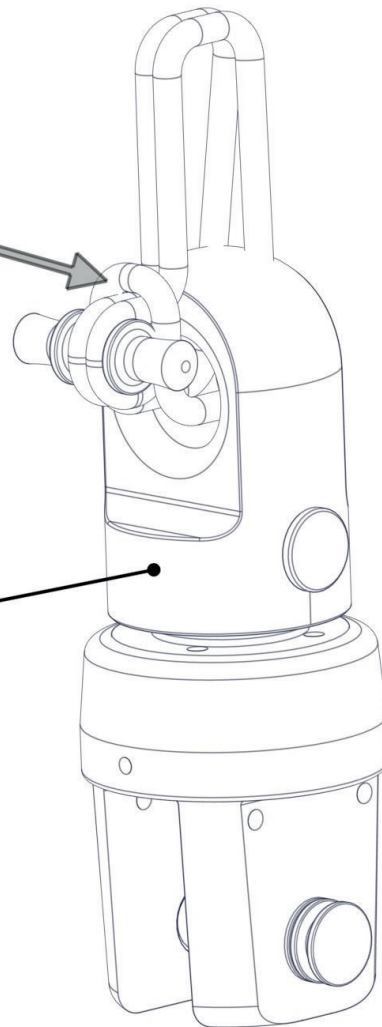

**GUIDE FOR
FITTING CONFIGURATION**

“ FR FURLERS “

ALL MODELS

SWIVEL FITTING OPTION
SHACKLE

2:1 X3M OPTION

FITTING SETUP

XX=designates the size

LOOP INCLUDED

FRLSXXX

SWIVEL FITTING OPTION
TEXTILE ATTACHEMENT

2:1 X3M OPTION

FITTING SETUP

XXX=designates the size

SWIVEL FITTING OPTION
TEXTILE ATTACHEMENT

LOOP INCLUDED

2:1 X3M OPTION

FITTING SETUP

XXX=designates the size

FR FURLERS

SWIVEL FITTING OPTION
2:1 SHEAVE

2:1 SETUP

XXX=designates the size

UBI MAIOR
ITALIA

FR FURLERS