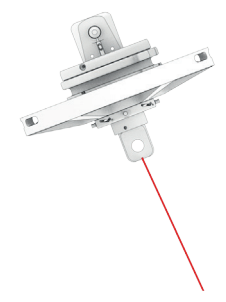

FITTING SETUP

XXX=designates the size

FR FURLERS

SWIVEL FITTING OPTION
2:1 SHEAVE

2:1 SETUP

XXX=designates the size

UBI MAIOR
ITALIA

FR FURLERS

DRUM FITTING OPTION
SNAP SHACKLE

FRgmXX

FITTING SETUP

XX=designates the size

UBI MAIOR
ITALIA

FR FURLERS

**DRUM FITTING OPTION
TEXTILE ATTACHEMENT**

2:1 X3M OPTION