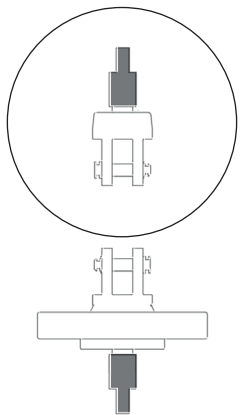

FRLSXXX

SWIVEL FITTING OPTION
TEXTILE ATTACHEMENT

2:1 X3M OPTION

FITTING SETUP

XXX=designates the size

SWIVEL FITTING OPTION
TEXTILE ATTACHEMENT

LOOP INCLUDED

2:1 X3M OPTION

FITTING SETUP

XXX=designates the size

FR FURLERS

SWIVEL FITTING OPTION
2:1 SHEAVE

2:1 SETUP

XXX=designates the size

UBI MAIOR
ITALIA

FR FURLERS

DRUM FITTING OPTION
SNAP SHACKLE

FRgmXX

FITTING SETUP

XX=designates the size

UBI MAIOR
ITALIA

FR FURLERS

**DRUM FITTING OPTION
TEXTILE ATTACHEMENT**

2:1 X3M OPTION

UBI MAIOR
ITALIA

FR FURLERS

DRUM FITTING OPTION
2:1/3:1

XXX=designates the size

UBI MAIOR
ITALIA

FR FURLERS

DRUM FITTING OPTION
2:1 SHEAVE

XXX=designates the size