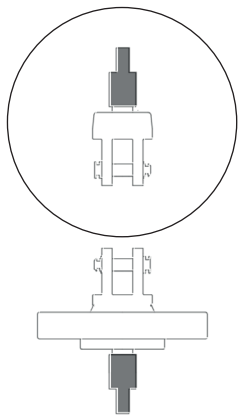

**GUIDE FOR
FITTING CONFIGURATION**

“ FR FURLERS “

ALL MODELS

SWIVEL FITTING OPTION
SHACKLE

2:1 X3M OPTION

FITTING SETUP

XX=designates the size

LOOP INCLUDED

FRLSXXX

SWIVEL FITTING OPTION
TEXTILE ATTACHEMENT

2:1 X3M OPTION

FITTING SETUP

XXX=designates the size

SWIVEL FITTING OPTION
TEXTILE ATTACHEMENT

LOOP INCLUDED

2:1 X3M OPTION

FITTING SETUP

XXX=designates the size

FR FURLERS

SWIVEL FITTING OPTION
2:1 SHEAVE

2:1 SETUP

XXX=designates the size

UBI MAIOR
ITALIA

FR FURLERS

UBI MAIOR
ITALIA

FR FURLERS

DRUM FITTING OPTION
2:1/3:1

XXX=designates the size

UBI MAIOR
ITALIA

FR FURLERS

DRUM FITTING OPTION
2:1 SHEAVE

XXX=designates the size