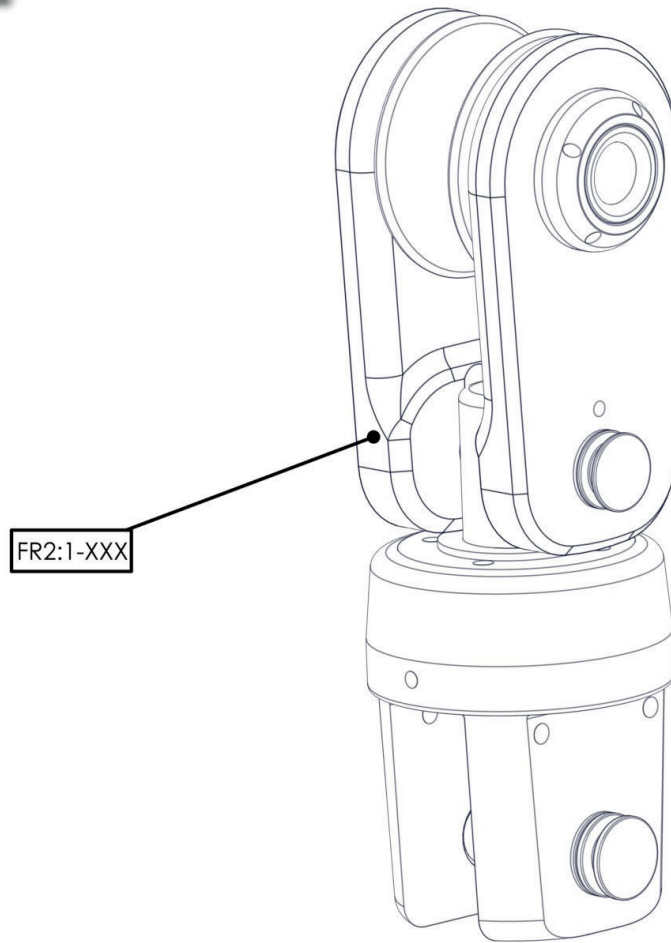

FRLSXXX

SWIVEL FITTING OPTION
TEXTILE ATTACHEMENT

2:1 X3M OPTION

FITTING SETUP

XXX=designates the size

SWIVEL FITTING OPTION
TEXTILE ATTACHEMENT

LOOP INCLUDED

2:1 X3M OPTION

FITTING SETUP

XXX=designates the size

FR FURLERS

SWIVEL FITTING OPTION
2:1 SHEAVE

2:1 SETUP

XXX=designates the size

UBI MAIOR
ITALIA

FR FURLERS

DRUM FITTING OPTION
SNAP SHACKLE

FRgmXX

FITTING SETUP

XX=designates the size

UBI MAIOR
ITALIA

FR FURLERS

**DRUM FITTING OPTION
TEXTILE ATTACHEMENT**

2:1 X3M OPTION

FITTING SETUP

XXX=designates the size

UBI MAIOR
ITALIA

FR FURLERS

**DRUM FITTING OPTION
TEXTILE ATTACHEMENT**

2:1 X3M OPTION

FITTING SETUP

XXX=designates the size