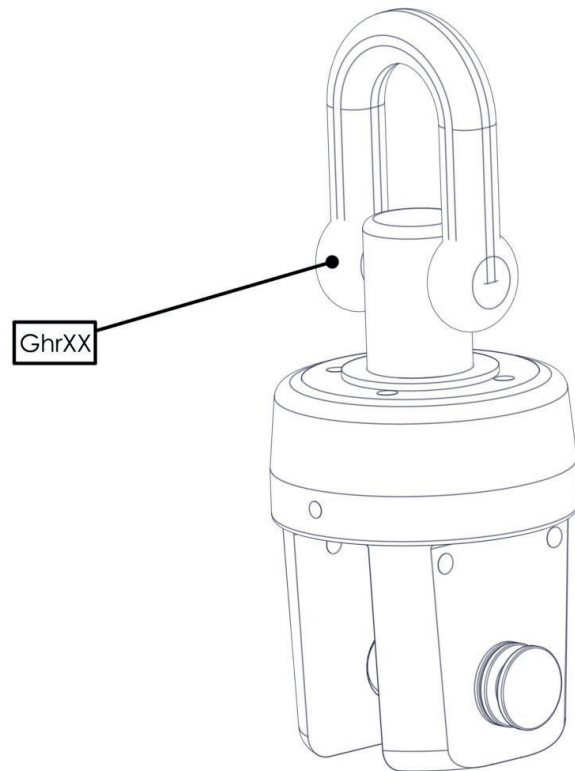

**GUIDE FOR
FITTING CONFIGURATION**

“ FR FURLERS “

ALL MODELS

SWIVEL FITTING OPTION
SHACKLE

2:1 X3M OPTION

FITTING SETUP

XX=designates the size

LOOP INCLUDED

FRLSXXX

SWIVEL FITTING OPTION
TEXTILE ATTACHEMENT

2:1 X3M OPTION

FITTING SETUP

XXX=designates the size

SWIVEL FITTING OPTION
TEXTILE ATTACHEMENT

LOOP INCLUDED

2:1 X3M OPTION

FITTING SETUP

XXX=designates the size

FR FURLERS

SWIVEL FITTING OPTION
2:1 SHEAVE

2:1 SETUP

XXX=designates the size

UBI MAIOR
ITALIA

FR FURLERS

DRUM FITTING OPTION
SNAP SHACKLE

FRgmXX

FITTING SETUP

XX=designates the size

UBI MAIOR
ITALIA

FR FURLERS

**DRUM FITTING OPTION
TEXTILE ATTACHEMENT**

2:1 X3M OPTION