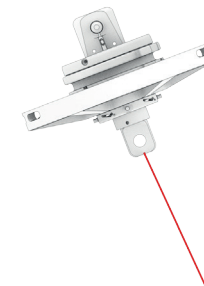

FITTING SETUP