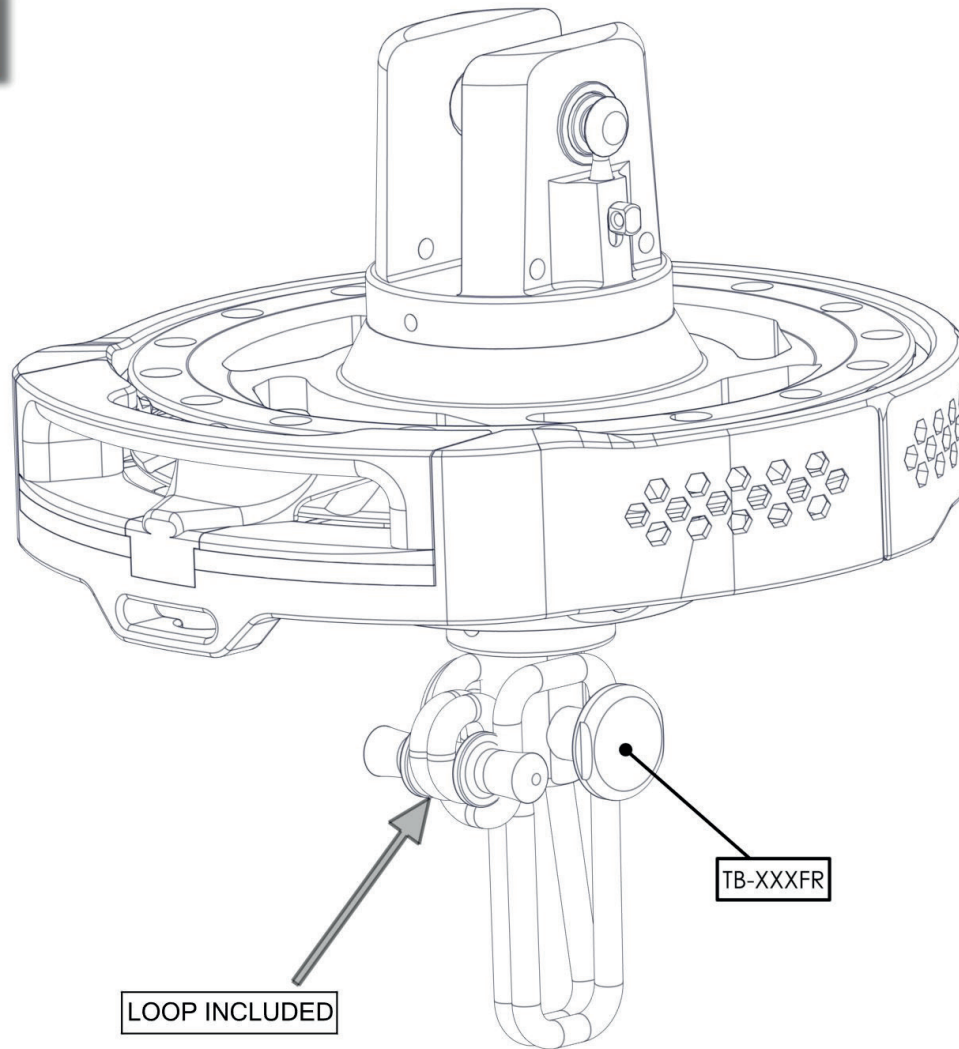

FRLSXXX

SWIVEL FITTING OPTION
TEXTILE ATTACHEMENT

2:1 X3M OPTION

FITTING SETUP

XXX=designates the size

SWIVEL FITTING OPTION
TEXTILE ATTACHEMENT

LOOP INCLUDED

2:1 X3M OPTION

DRUM FITTING OPTION
SNAP SHACKLE

FRgmXX

FITTING SETUP

XX=designates the size

UBI MAIOR
ITALIA

FR FURLERS

**DRUM FITTING OPTION
TEXTILE ATTACHEMENT**

2:1 X3M OPTION

FITTING SETUP

XXX=designates the size

UBI MAIOR
ITALIA

FR FURLERS

**DRUM FITTING OPTION
TEXTILE ATTACHEMENT**

2:1 X3M OPTION

FITTING SETUP

XXX=designates the size

UBI MAIOR
ITALIA

FR FURLERS

DRUM FITTING OPTION
2:1/3:1

XXX=designates the size

UBI MAIOR
ITALIA

FR FURLERS

DRUM FITTING OPTION
2:1 SHEAVE

XXX=designates the size