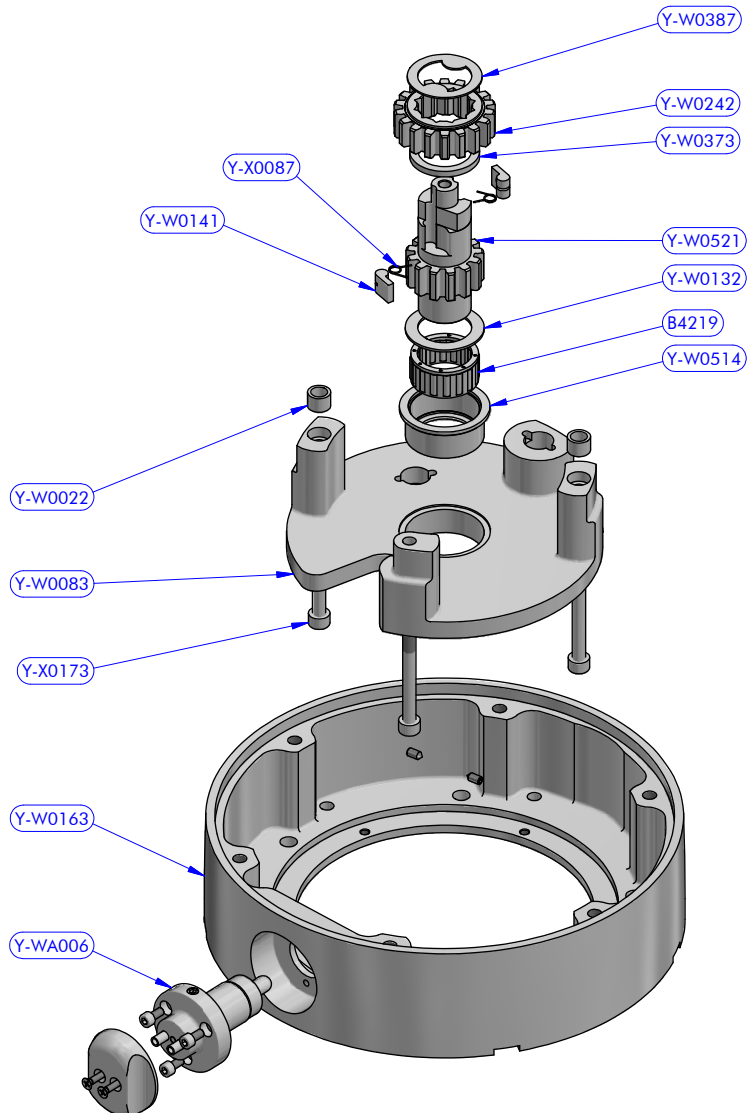

antal

Winches XT series
 FAMILY ARTICLE
 Exploded view
 DESCRIPTION

XT70.3/CH
 Powered version
 MODEL CODE

07/02/2019	00
DATE	REV.
17060801	1 / 3
DWG N.	PG.

PART LIST				PART LIST			
CODE	DESCRIPTION	MATERIAL	Q.TY	CODE	DESCRIPTION	MATERIAL	Q.TY
Y-W0434	Disengagement rod head	S.Steel	1	B12837	Roller bearing	Plastic / S.Steel	1
Y-W0484	Fork roll pin	S.Steel	2	B2519	Roller bearing	Plastic / S.Steel	5
Y-W0485	Fork	Aluminium	1	B4219	Roller bearing	Plastic / S.Steel	1
Y-W0514	Bearing track	Plastic / S.Steel	1	B4234	Roller bearing	Plastic / S.Steel	2
Y-W0515	Threaded axis	S.Steel	1	B7035	Roller bearing	Plastic / S.Steel	1
Y-W0516	Fork stand	Aluminium	1	SFT001	Torlon ball 13/32"	Plastic	46
Y-W0517	Fork lever	Aluminium	1	Y-W0003	Upper ring	S.Steel	1
Y-W0520	Gear "A3"	Bronze	1	Y-W0006	Upper ring washer	Plastic	1
Y-W0521	Lower shaft	S.Steel	2	Y-W0018	Stripper	Plastic	1
Y-W0524	Dual gear "D2 / D3"	Bronze	1	Y-W0020	Drum extension	Chromed brass	1
Y-W0526	Gear "B2"	Bronze	1	Y-W0022	Pipe spacer	S.Steel	2
Y-W0713	ST central disk	Chromed brass	1	Y-W0023	Bearing track	Plastic / S.Steel	1
Y-W0721	Opening tool	S.Steel	1	Y-W0032	Gear ring	S.Steel	2
Y-W0875	ST arm	Chromed brass	1	Y-W0049	ST disk bush	Plastic	4
Y-W0940	Disengagement rod	S.Steel	1	Y-W0082	Stem	Chromed brass	1
Y-W1020	Spindle	S.Steel	4	Y-W0083	Gear base	Aluminium	1
Y-WA001	ST-spring assy	S.Steel	4	Y-W0086	Gear spindle	S.Steel HR	1
Y-WA006	3 speed button unit	Various	1	Y-W0087	Gear spindle	S.Steel HR	1
Y-WA055	Main shaft	S.Steel / Bronze	1	Y-W0088	Plastic spacer	Plastic	1
Y-X0052	Screw	S.Steel	2	Y-W0100	Base	Aluminium	1
Y-X0052	Screw	S.Steel	2	Y-W0101	Half-ring	Brass	2
Y-X0054	Screw	S.Steel	1	Y-W0112	Shaft spacer	Plastic	1
Y-X0058	Screw	S.Steel	1	Y-W0132	Shaft washer	S.Steel	1
Y-X0062	Screw	S.Steel	1	Y-W0141	Pawl	S.Steel	12
Y-X0069	Screw	S.Steel	6	Y-W0143	ST plug	Plastic	6
Y-X0071	Screw	S.Steel	4	Y-W0163	Skirt	Aluminium	1
Y-X0072	Washer	S.Steel	2	Y-W0195	Gear upper washer	Plastic	2
Y-X0072	Washer	S.Steel	6	Y-W0199	Gear lower washer	Plastic	2
Y-X0081	Nut	S.Steel	1	Y-W0242	Gear "A2"	Bronze	2
Y-X0087	Pawl spring	S.Steel	12	Y-W0243	Gear "B1"	Bronze	1
Y-X0173	Screw	S.Steel	3	Y-W0245	Gear "D1"	Bronze	1
Y-X0179	Screw	S.Steel	2	Y-W0302	ST upper disk	Chromed brass	1
Y-X0184	Washer	Tufnol	2	Y-W0307	ST lower disk	Chromed brass	1
Y-X0189	Nut	S.Steel	1	Y-W0316	Drum	Chromed brass	1
Y-X0196	Compression spring	S.Steel	1	Y-W0373	Bearing bush	Chromed	2
Y-X0892	Nut	S.Steel	2	Y-W0387	Washer	S.Steel	2