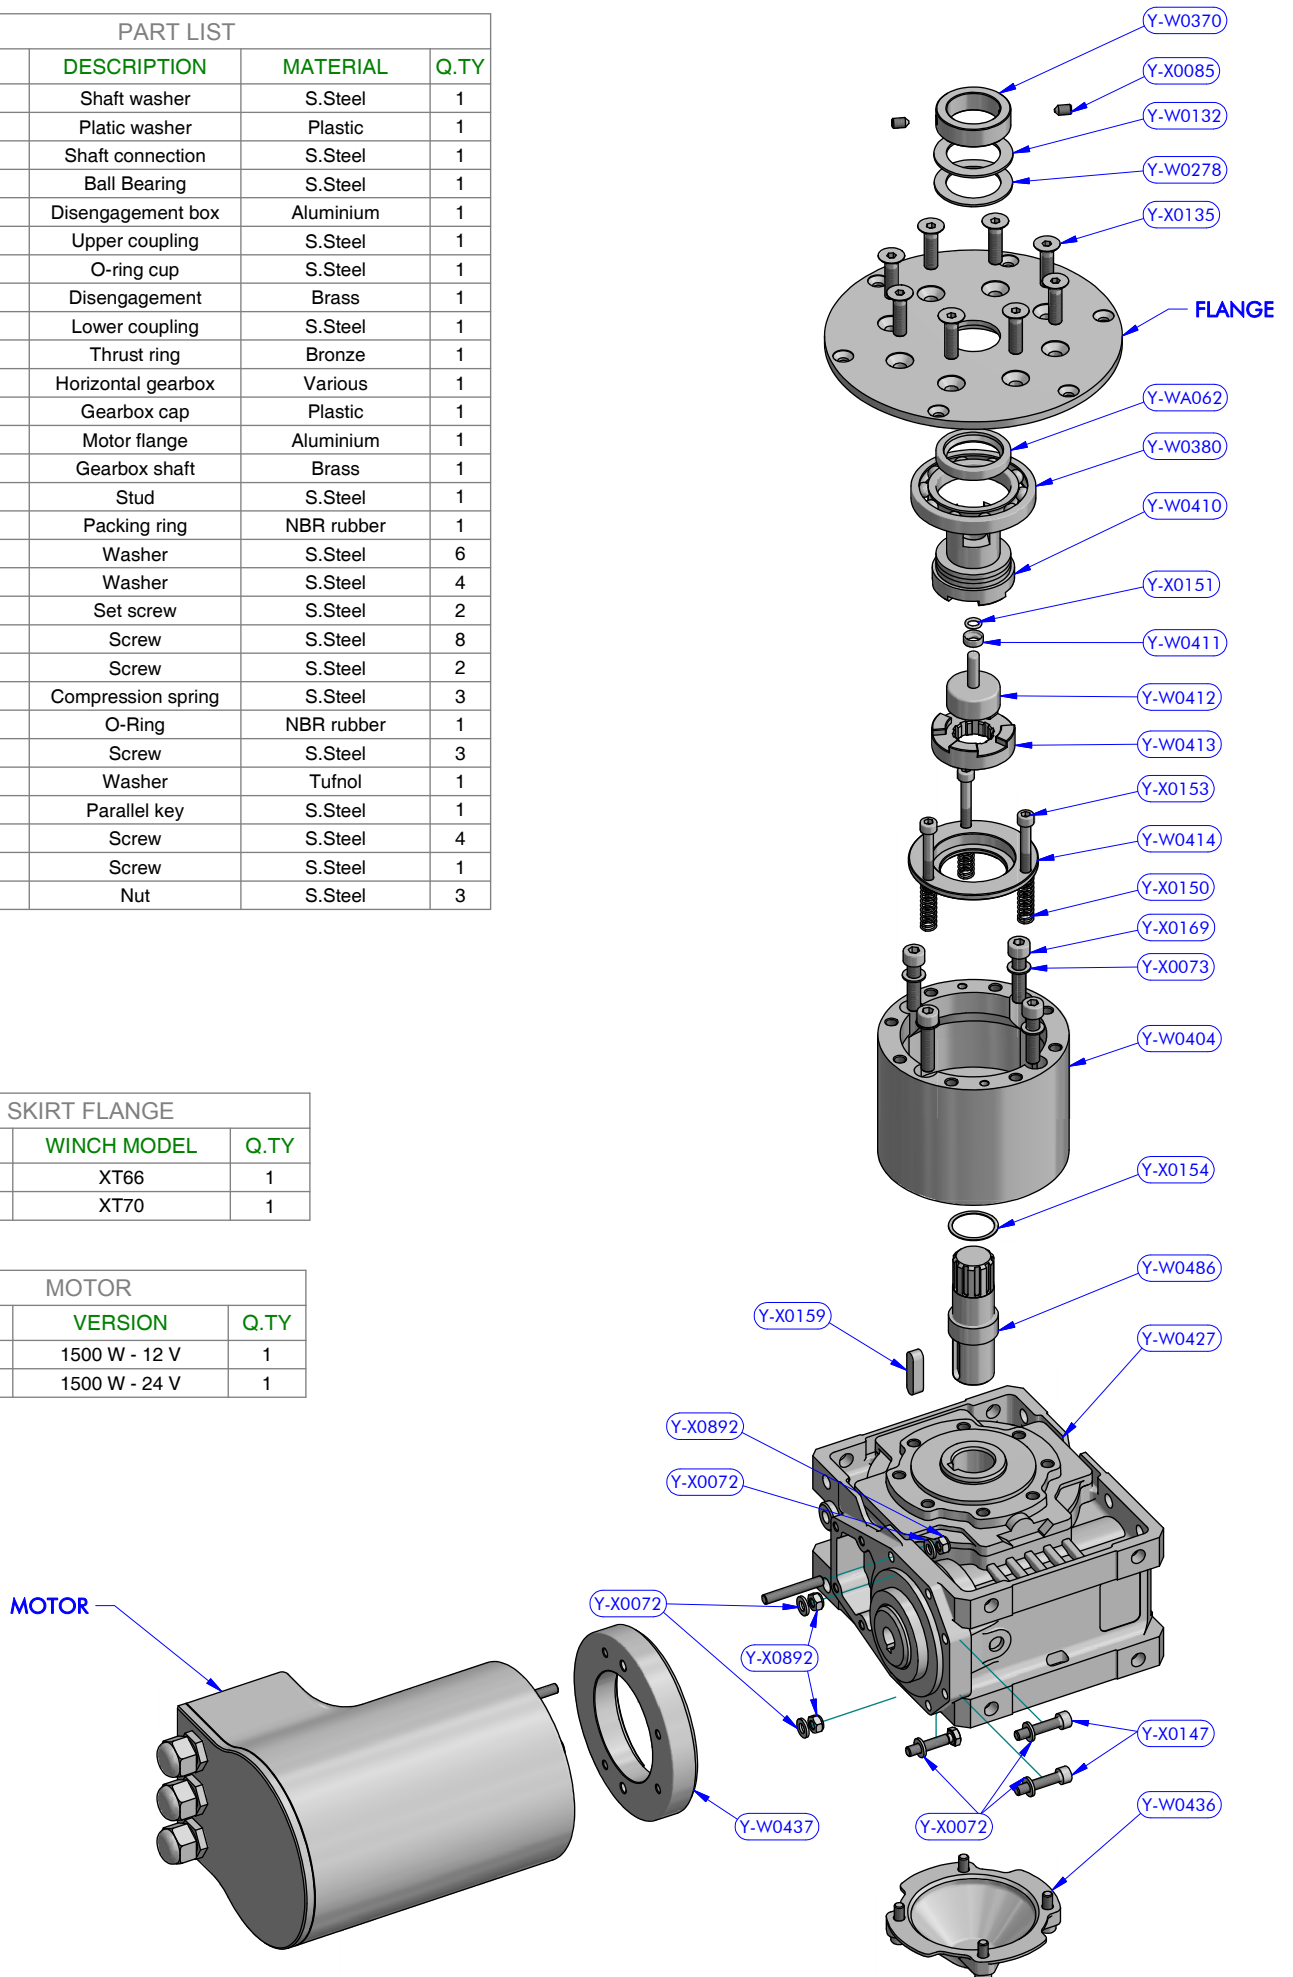

PART LIST			
CODE	DESCRIPTION	MATERIAL	Q.TY
Y-W0132	Shaft washer	S.Steel	1
Y-W0278	Platic washer	Plastic	1
Y-W0370	Shaft connection	S.Steel	1
Y-W0380	Ball Bearing	S.Steel	1
Y-W0404	Disengagement box	Aluminium	1
Y-W0410	Upper coupling	S.Steel	1
Y-W0411	O-ring cup	S.Steel	1
Y-W0412	Disengagement	Brass	1
Y-W0413	Lower coupling	S.Steel	1
Y-W0414	Thrust ring	Bronze	1
Y-W0427	Horizontal gearbox	Various	1
Y-W0436	Gearbox cap	Plastic	1
Y-W0437	Motor flange	Aluminium	1
Y-W0486	Gearbox shaft	Brass	1
Y-W0716	Stud	S.Steel	1
Y-WA062	Packing ring	NBR rubber	1
Y-X0072	Washer	S.Steel	6
Y-X0073	Washer	S.Steel	4
Y-X0085	Set screw	S.Steel	2
Y-X0135	Screw	S.Steel	8
Y-X0147	Screw	S.Steel	2
Y-X0150	Compression spring	S.Steel	3
Y-X0151	O-Ring	NBR rubber	1
Y-X0153	Screw	S.Steel	3
Y-X0154	Washer	Tufnol	1
Y-X0159	Parallel key	S.Steel	1
Y-X0169	Screw	S.Steel	4
Y-X0221	Screw	S.Steel	1
Y-X0892	Nut	S.Steel	3

SKIRT FLANGE		
CODE	WINCH MODEL	Q.TY
Y-W0253	XT66	1
Y-W0254	XT70	1

MOTOR		
CODE	VERSION	Q.TY
Y-W0420	1500 W - 12 V	1
Y-W0421	1500 W - 24 V	1

antal

FAMILY: XT series
ARTICLE:
DESCRIPTION: Exploded view

Horizontal drive 1500W
XT66 - XT70
MODEL CODE

DATE: 25/01/2019
REV.: 01
DWG N.: 17050500
PG.: 1 / 1