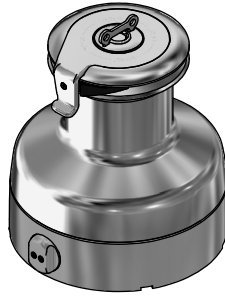

antal

Winches XT series
 FAMILY ARTICLE
 Exploded view
 DESCRIPTION

XT70.3/CH
 Powered version
 MODEL CODE

07/02/2019	00
DATE	REV.
17060801	1 / 3
DWG N.	PG.

PART LIST				PART LIST			
CODE	DESCRIPTION	MATERIAL	Q.TY	CODE	DESCRIPTION	MATERIAL	Q.TY
Y-W0434	Disengagement rod head	S.Steel	1	B12837	Roller bearing	Plastic / S.Steel	1
Y-W0484	Fork roll pin	S.Steel	2	B2519	Roller bearing	Plastic / S.Steel	5
Y-W0485	Fork	Aluminium	1	B4219	Roller bearing	Plastic / S.Steel	1
Y-W0514	Bearing track	Plastic / S.Steel	1	B4234	Roller bearing	Plastic / S.Steel	2
Y-W0515	Threaded axis	S.Steel	1	B7035	Roller bearing	Plastic / S.Steel	1
Y-W0516	Fork stand	Aluminium	1	SFT001	Torlon ball 13/32"	Plastic	46
Y-W0517	Fork lever	Aluminium	1	Y-W0003	Upper ring	S.Steel	1
Y-W0520	Gear "A3"	Bronze	1	Y-W0006	Upper ring washer	Plastic	1
Y-W0521	Lower shaft	S.Steel	2	Y-W0018	Stripper	Plastic	1
Y-W0524	Dual gear "D2 / D3"	Bronze	1	Y-W0020	Drum extension	Chromed brass	1
Y-W0526	Gear "B2"	Bronze	1	Y-W0022	Pipe spacer	S.Steel	2
Y-W0713	ST central disk	Chromed brass	1	Y-W0023	Bearing track	Plastic / S.Steel	1
Y-W0721	Opening tool	S.Steel	1	Y-W0032	Gear ring	S.Steel	2
Y-W0875	ST arm	Chromed brass	1	Y-W0049	ST disk bush	Plastic	4
Y-W0940	Disengagement rod	S.Steel	1	Y-W0082	Stem	Chromed brass	1
Y-W1020	Spindle	S.Steel	4	Y-W0083	Gear base	Aluminium	1
Y-WA001	ST-spring assy	S.Steel	4	Y-W0086	Gear spindle	S.Steel HR	1
Y-WA006	3 speed button unit	Various	1	Y-W0087	Gear spindle	S.Steel HR	1
Y-WA055	Main shaft	S.Steel / Bronze	1	Y-W0088	Plastic spacer	Plastic	1
Y-X0052	Screw	S.Steel	2	Y-W0100	Base	Aluminium	1
Y-X0052	Screw	S.Steel	2	Y-W0101	Half-ring	Brass	2
Y-X0054	Screw	S.Steel	1	Y-W0112	Shaft spacer	Plastic	1
Y-X0058	Screw	S.Steel	1	Y-W0132	Shaft washer	S.Steel	1
Y-X0062	Screw	S.Steel	1	Y-W0141	Pawl	S.Steel	12
Y-X0069	Screw	S.Steel	6	Y-W0143	ST plug	Plastic	6
Y-X0071	Screw	S.Steel	4	Y-W0163	Skirt	Aluminium	1
Y-X0072	Washer	S.Steel	2	Y-W0195	Gear upper washer	Plastic	2
Y-X0072	Washer	S.Steel	6	Y-W0199	Gear lower washer	Plastic	2
Y-X0081	Nut	S.Steel	1	Y-W0242	Gear "A2"	Bronze	2
Y-X0087	Pawl spring	S.Steel	12	Y-W0243	Gear "B1"	Bronze	1
Y-X0173	Screw	S.Steel	3	Y-W0245	Gear "D1"	Bronze	1
Y-X0179	Screw	S.Steel	2	Y-W0302	ST upper disk	Chromed brass	1
Y-X0184	Washer	Tufnol	2	Y-W0307	ST lower disk	Chromed brass	1
Y-X0189	Nut	S.Steel	1	Y-W0316	Drum	Chromed brass	1
Y-X0196	Compression spring	S.Steel	1	Y-W0373	Bearing bush	Chromed	2
Y-X0892	Nut	S.Steel	2	Y-W0387	Washer	S.Steel	2