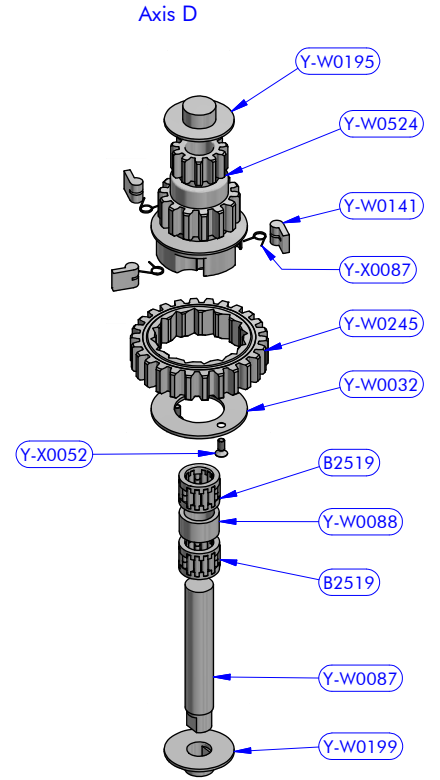

antal

Winches XT series
 FAMILY ARTICLE
 Exploded view
 DESCRIPTION

XT70.3/CH
 Powered version
 MODEL CODE

07/02/2019	00
DATE	REV.
17060801	1 / 3
DWG N.	PG.

PART LIST				PART LIST			
CODE	DESCRIPTION	MATERIAL	Q.TY	CODE	DESCRIPTION	MATERIAL	Q.TY
Y-W0434	Disengagement rod head	S.Steel	1	B12837	Roller bearing	Plastic / S.Steel	1
Y-W0484	Fork roll pin	S.Steel	2	B2519	Roller bearing	Plastic / S.Steel	5
Y-W0485	Fork	Aluminium	1	B4219	Roller bearing	Plastic / S.Steel	1
Y-W0514	Bearing track	Plastic / S.Steel	1	B4234	Roller bearing	Plastic / S.Steel	2
Y-W0515	Threaded axis	S.Steel	1	B7035	Roller bearing	Plastic / S.Steel	1
Y-W0516	Fork stand	Aluminium	1	SFT001	Torlon ball 13/32"	Plastic	46
Y-W0517	Fork lever	Aluminium	1	Y-W0003	Upper ring	S.Steel	1
Y-W0520	Gear "A3"	Bronze	1	Y-W0006	Upper ring washer	Plastic	1
Y-W0521	Lower shaft	S.Steel	2	Y-W0018	Stripper	Plastic	1
Y-W0524	Dual gear "D2 / D3"	Bronze	1	Y-W0020	Drum extension	Chromed brass	1
Y-W0526	Gear "B2"	Bronze	1	Y-W0022	Pipe spacer	S.Steel	2
Y-W0713	ST central disk	Chromed brass	1	Y-W0023	Bearing track	Plastic / S.Steel	1
Y-W0721	Opening tool	S.Steel	1	Y-W0032	Gear ring	S.Steel	2
Y-W0875	ST arm	Chromed brass	1	Y-W0049	ST disk bush	Plastic	4
Y-W0940	Disengagement rod	S.Steel	1	Y-W0082	Stem	Chromed brass	1
Y-W1020	Spindle	S.Steel	4	Y-W0083	Gear base	Aluminium	1
Y-WA001	ST-spring assy	S.Steel	4	Y-W0086	Gear spindle	S.Steel HR	1
Y-WA006	3 speed button unit	Various	1	Y-W0087	Gear spindle	S.Steel HR	1
Y-WA055	Main shaft	S.Steel / Bronze	1	Y-W0088	Plastic spacer	Plastic	1
Y-X0052	Screw	S.Steel	2	Y-W0100	Base	Aluminium	1
Y-X0052	Screw	S.Steel	2	Y-W0101	Half-ring	Brass	2
Y-X0054	Screw	S.Steel	1	Y-W0112	Shaft spacer	Plastic	1
Y-X0058	Screw	S.Steel	1	Y-W0132	Shaft washer	S.Steel	1
Y-X0062	Screw	S.Steel	1	Y-W0141	Pawl	S.Steel	12
Y-X0069	Screw	S.Steel	6	Y-W0143	ST plug	Plastic	6
Y-X0071	Screw	S.Steel	4	Y-W0163	Skirt	Aluminium	1
Y-X0072	Washer	S.Steel	2	Y-W0195	Gear upper washer	Plastic	2
Y-X0072	Washer	S.Steel	6	Y-W0199	Gear lower washer	Plastic	2
Y-X0081	Nut	S.Steel	1	Y-W0242	Gear "A2"	Bronze	2
Y-X0087	Pawl spring	S.Steel	12	Y-W0243	Gear "B1"	Bronze	1
Y-X0173	Screw	S.Steel	3	Y-W0245	Gear "D1"	Bronze	1
Y-X0179	Screw	S.Steel	2	Y-W0302	ST upper disk	Chromed brass	1
Y-X0184	Washer	Tufnol	2	Y-W0307	ST lower disk	Chromed brass	1
Y-X0189	Nut	S.Steel	1	Y-W0316	Drum	Chromed brass	1
Y-X0196	Compression spring	S.Steel	1	Y-W0373	Bearing bush	Chromed	2
Y-X0892	Nut	S.Steel	2	Y-W0387	Washer	S.Steel	2