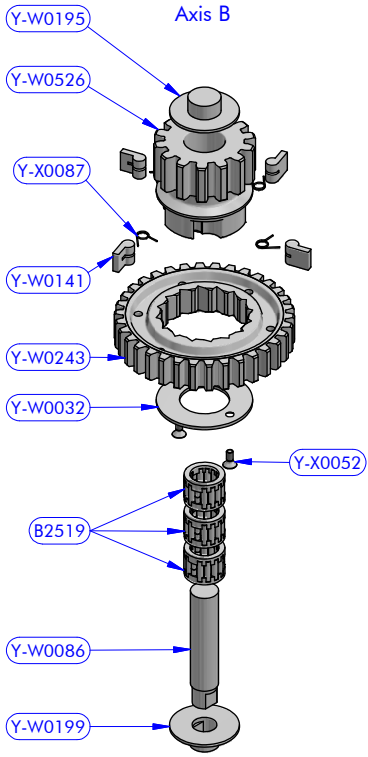

antal

Winches XT series
 FAMILY ARTICLE
 Exploded view
 DESCRIPTION

XT70.3/CH
 Powered version
 MODEL CODE

07/02/2019	00
DATE	REV.
17060801	1 / 3
DWG N.	PG.

PART LIST				PART LIST			
CODE	DESCRIPTION	MATERIAL	Q.TY	CODE	DESCRIPTION	MATERIAL	Q.TY
Y-W0434	Disengagement rod head	S.Steel	1	B12837	Roller bearing	Plastic / S.Steel	1
Y-W0484	Fork roll pin	S.Steel	2	B2519	Roller bearing	Plastic / S.Steel	5
Y-W0485	Fork	Aluminium	1	B4219	Roller bearing	Plastic / S.Steel	1
Y-W0514	Bearing track	Plastic / S.Steel	1	B4234	Roller bearing	Plastic / S.Steel	2
Y-W0515	Threaded axis	S.Steel	1	B7035	Roller bearing	Plastic / S.Steel	1
Y-W0516	Fork stand	Aluminium	1	SFT001	Torlon ball 13/32"	Plastic	46
Y-W0517	Fork lever	Aluminium	1	Y-W0003	Upper ring	S.Steel	1
Y-W0520	Gear "A3"	Bronze	1	Y-W0006	Upper ring washer	Plastic	1
Y-W0521	Lower shaft	S.Steel	2	Y-W0018	Stripper	Plastic	1
Y-W0524	Dual gear "D2 / D3"	Bronze	1	Y-W0020	Drum extension	Chromed brass	1
Y-W0526	Gear "B2"	Bronze	1	Y-W0022	Pipe spacer	S.Steel	2
Y-W0713	ST central disk	Chromed brass	1	Y-W0023	Bearing track	Plastic / S.Steel	1
Y-W0721	Opening tool	S.Steel	1	Y-W0032	Gear ring	S.Steel	2
Y-W0875	ST arm	Chromed brass	1	Y-W0049	ST disk bush	Plastic	4
Y-W0940	Disengagement rod	S.Steel	1	Y-W0082	Stem	Chromed brass	1
Y-W1020	Spindle	S.Steel	4	Y-W0083	Gear base	Aluminium	1
Y-WA001	ST-spring assy	S.Steel	4	Y-W0086	Gear spindle	S.Steel HR	1
Y-WA006	3 speed button unit	Various	1	Y-W0087	Gear spindle	S.Steel HR	1
Y-WA055	Main shaft	S.Steel / Bronze	1	Y-W0088	Plastic spacer	Plastic	1
Y-X0052	Screw	S.Steel	2	Y-W0100	Base	Aluminium	1
Y-X0052	Screw	S.Steel	2	Y-W0101	Half-ring	Brass	2
Y-X0054	Screw	S.Steel	1	Y-W0112	Shaft spacer	Plastic	1
Y-X0058	Screw	S.Steel	1	Y-W0132	Shaft washer	S.Steel	1
Y-X0062	Screw	S.Steel	1	Y-W0141	Pawl	S.Steel	12
Y-X0069	Screw	S.Steel	6	Y-W0143	ST plug	Plastic	6
Y-X0071	Screw	S.Steel	4	Y-W0163	Skirt	Aluminium	1
Y-X0072	Washer	S.Steel	2	Y-W0195	Gear upper washer	Plastic	2
Y-X0072	Washer	S.Steel	6	Y-W0199	Gear lower washer	Plastic	2
Y-X0081	Nut	S.Steel	1	Y-W0242	Gear "A2"	Bronze	2
Y-X0087	Pawl spring	S.Steel	12	Y-W0243	Gear "B1"	Bronze	1
Y-X0173	Screw	S.Steel	3	Y-W0245	Gear "D1"	Bronze	1
Y-X0179	Screw	S.Steel	2	Y-W0302	ST upper disk	Chromed brass	1
Y-X0184	Washer	Tufnol	2	Y-W0307	ST lower disk	Chromed brass	1
Y-X0189	Nut	S.Steel	1	Y-W0316	Drum	Chromed brass	1
Y-X0196	Compression spring	S.Steel	1	Y-W0373	Bearing bush	Chromed	2
Y-X0892	Nut	S.Steel	2	Y-W0387	Washer	S.Steel	2