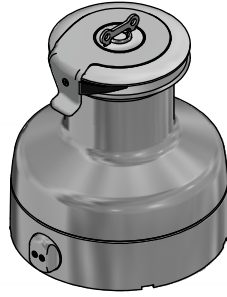

antal

Winches XT series
 FAMILY ARTICLE
 DESCRIPTION Exploded view

XT70.3/AL
 Powered version
 MODEL CODE

07/02/2019 00
 DATE REV.
 17060801 1 / 3
 DWG N. PG.

PART LIST				PART LIST			
CODE	DESCRIPTION	MATERIAL	Q.TY	CODE	DESCRIPTION	MATERIAL	Q.TY
Y-W0484	Fork roll pin	S.Steel	2	B12837	Roller bearing	Plastic / S.Steel	1
Y-W0485	Fork	Aluminium	1	B2519	Roller bearing	Plastic / S.Steel	5
Y-W0514	Bearing track	Plastic / S.Steel	1	B4219	Roller bearing	Plastic / S.Steel	1
Y-W0515	Threaded axis	S.Steel	1	B4234	Roller bearing	Plastic / S.Steel	2
Y-W0516	Fork stand	Aluminium	1	B7035	Roller bearing	Plastic / S.Steel	1
Y-W0517	Fork lever	Aluminium	1	SFT001	Torlon ball 13/32"	Plastic	46
Y-W0520	Gear "A3"	Bronze	1	Y-W0003	Upper ring	S.Steel	1
Y-W0521	Lower shaft	S.Steel	2	Y-W0006	Upper ring washer	Plastic	1
Y-W0524	Dual gear "D2 / D3"	Bronze	1	Y-W0018	Stripper	Plastic	1
Y-W0526	Gear "B2"	Bronze	1	Y-W0019	Drum extension	Aluminium	1
Y-W0721	Opening tool	S.Steel	1	Y-W0022	Pipe spacer	S.Steel	2
Y-W0923	ST upper disk	Aluminium	1	Y-W0023	Bearing track	Plastic / S.Steel	1
Y-W0940	Disengagement rod	S.Steel	1	Y-W0032	Gear ring	S.Steel	2
Y-W1020	Spindle	S.Steel	4	Y-W0042	ST central disk	Aluminium	1
Y-W1094	ST arm	Aluminium	1	Y-W0048	ST lower disk	Aluminium	1
Y-WA001	ST-spring assy	S.Steel	4	Y-W0049	ST disk bush	Plastic	4
Y-WA006	3 speed button unit	Various	1	Y-W0082	Stem	Chromed brass	1
Y-WA010	Drum	Aluminium	1	Y-W0083	Gear base	Aluminium	1
Y-WA055	Main shaft	S.Steel / Bronze	1	Y-W0086	Gear spindle	S.Steel HR	1
Y-X0052	Screw	S.Steel	2	Y-W0087	Gear spindle	S.Steel HR	1
Y-X0052	Screw	S.Steel	2	Y-W0088	Plastic spacer	Plastic	1
Y-X0054	Screw	S.Steel	1	Y-W0100	Base	Aluminium	1
Y-X0058	Screw	S.Steel	1	Y-W0101	Half-ring	Brass	2
Y-X0062	Screw	S.Steel	1	Y-W0112	Shaft spacer	Plastic	1
Y-X0069	Screw	S.Steel	6	Y-W0132	Shaft washer	S.Steel	1
Y-X0071	Screw	S.Steel	4	Y-W0141	Pawl	S.Steel	12
Y-X0072	Washer	S.Steel	2	Y-W0143	ST plug	Plastic	5
Y-X0072	Washer	S.Steel	6	Y-W0163	Skirt	Aluminium	1
Y-X0081	Nut	S.Steel	1	Y-W0195	Gear upper washer	Plastic	2
Y-X0087	Pawl spring	S.Steel	12	Y-W0199	Gear lower washer	Plastic	2
Y-X0173	Screw	S.Steel	3	Y-W0242	Gear "A2"	Bronze	2
Y-X0179	Screw	S.Steel	2	Y-W0243	Gear "B1"	Bronze	1
Y-X0184	Washer	Tufnol	2	Y-W0245	Gear "D1"	Bronze	1
Y-X0189	Nut	S.Steel	1	Y-W0373	Bearing bush	Chromed	2
Y-X0196	Compression spring	S.Steel	1	Y-W0387	Washer	S.Steel	2
Y-X0892	Nut	S.Steel	2	Y-W0434	Disengagement rod head	S.Steel	1