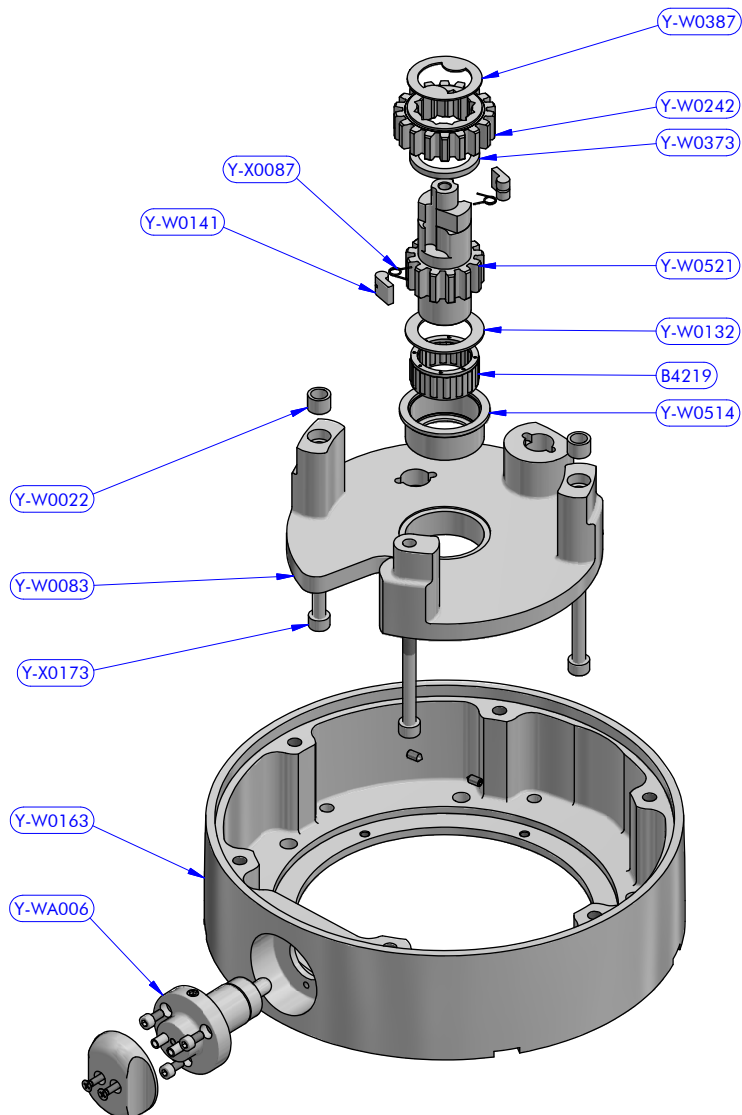

antal

Winches XT series
 FAMILY ARTICLE
 DESCRIPTION Exploded view

XT70.3/AL
 Powered version
 MODEL CODE

07/02/2019 00
 DATE REV.
 17060801 1 / 3
 DWG N. PG.

PART LIST				PART LIST			
CODE	DESCRIPTION	MATERIAL	Q.TY	CODE	DESCRIPTION	MATERIAL	Q.TY
Y-W0484	Fork roll pin	S.Steel	2	B12837	Roller bearing	Plastic / S.Steel	1
Y-W0485	Fork	Aluminium	1	B2519	Roller bearing	Plastic / S.Steel	5
Y-W0514	Bearing track	Plastic / S.Steel	1	B4219	Roller bearing	Plastic / S.Steel	1
Y-W0515	Threaded axis	S.Steel	1	B4234	Roller bearing	Plastic / S.Steel	2
Y-W0516	Fork stand	Aluminium	1	B7035	Roller bearing	Plastic / S.Steel	1
Y-W0517	Fork lever	Aluminium	1	SFT001	Torlon ball 13/32"	Plastic	46
Y-W0520	Gear "A3"	Bronze	1	Y-W0003	Upper ring	S.Steel	1
Y-W0521	Lower shaft	S.Steel	2	Y-W0006	Upper ring washer	Plastic	1
Y-W0524	Dual gear "D2 / D3"	Bronze	1	Y-W0018	Stripper	Plastic	1
Y-W0526	Gear "B2"	Bronze	1	Y-W0019	Drum extension	Aluminium	1
Y-W0721	Opening tool	S.Steel	1	Y-W0022	Pipe spacer	S.Steel	2
Y-W0923	ST upper disk	Aluminium	1	Y-W0023	Bearing track	Plastic / S.Steel	1
Y-W0940	Disengagement rod	S.Steel	1	Y-W0032	Gear ring	S.Steel	2
Y-W1020	Spindle	S.Steel	4	Y-W0042	ST central disk	Aluminium	1
Y-W1094	ST arm	Aluminium	1	Y-W0048	ST lower disk	Aluminium	1
Y-WA001	ST-spring assy	S.Steel	4	Y-W0049	ST disk bush	Plastic	4
Y-WA006	3 speed button unit	Various	1	Y-W0082	Stem	Chromed brass	1
Y-WA010	Drum	Aluminium	1	Y-W0083	Gear base	Aluminium	1
Y-WA055	Main shaft	S.Steel / Bronze	1	Y-W0086	Gear spindle	S.Steel HR	1
Y-X0052	Screw	S.Steel	2	Y-W0087	Gear spindle	S.Steel HR	1
Y-X0052	Screw	S.Steel	2	Y-W0088	Plastic spacer	Plastic	1
Y-X0054	Screw	S.Steel	1	Y-W0100	Base	Aluminium	1
Y-X0058	Screw	S.Steel	1	Y-W0101	Half-ring	Brass	2
Y-X0062	Screw	S.Steel	1	Y-W0112	Shaft spacer	Plastic	1
Y-X0069	Screw	S.Steel	6	Y-W0132	Shaft washer	S.Steel	1
Y-X0071	Screw	S.Steel	4	Y-W0141	Pawl	S.Steel	12
Y-X0072	Washer	S.Steel	2	Y-W0143	ST plug	Plastic	5
Y-X0072	Washer	S.Steel	6	Y-W0163	Skirt	Aluminium	1
Y-X0081	Nut	S.Steel	1	Y-W0195	Gear upper washer	Plastic	2
Y-X0087	Pawl spring	S.Steel	12	Y-W0199	Gear lower washer	Plastic	2
Y-X0173	Screw	S.Steel	3	Y-W0242	Gear "A2"	Bronze	2
Y-X0179	Screw	S.Steel	2	Y-W0243	Gear "B1"	Bronze	1
Y-X0184	Washer	Tufnol	2	Y-W0245	Gear "D1"	Bronze	1
Y-X0189	Nut	S.Steel	1	Y-W0373	Bearing bush	Chromed	2
Y-X0196	Compression spring	S.Steel	1	Y-W0387	Washer	S.Steel	2
Y-X0892	Nut	S.Steel	2	Y-W0434	Disengagement rod head	S.Steel	1