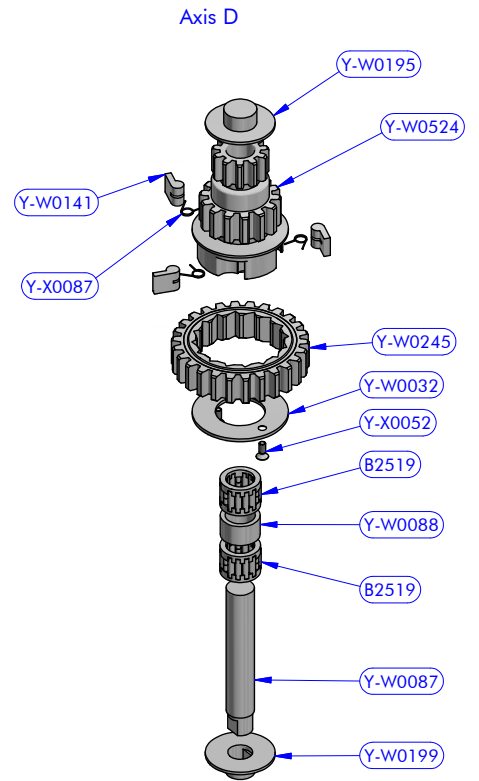

antal

Winches XT series
 FAMILY ARTICLE
 DESCRIPTION Exploded view

XT70.3/AL
 Powered version
 MODEL CODE

07/02/2019 00
 DATE REV.
 17060801 1 / 3
 DWG N. PG.

PART LIST				PART LIST			
CODE	DESCRIPTION	MATERIAL	Q.TY	CODE	DESCRIPTION	MATERIAL	Q.TY
Y-W0484	Fork roll pin	S.Steel	2	B12837	Roller bearing	Plastic / S.Steel	1
Y-W0485	Fork	Aluminium	1	B2519	Roller bearing	Plastic / S.Steel	5
Y-W0514	Bearing track	Plastic / S.Steel	1	B4219	Roller bearing	Plastic / S.Steel	1
Y-W0515	Threaded axis	S.Steel	1	B4234	Roller bearing	Plastic / S.Steel	2
Y-W0516	Fork stand	Aluminium	1	B7035	Roller bearing	Plastic / S.Steel	1
Y-W0517	Fork lever	Aluminium	1	SFT001	Torlon ball 13/32"	Plastic	46
Y-W0520	Gear "A3"	Bronze	1	Y-W0003	Upper ring	S.Steel	1
Y-W0521	Lower shaft	S.Steel	2	Y-W0006	Upper ring washer	Plastic	1
Y-W0524	Dual gear "D2 / D3"	Bronze	1	Y-W0018	Stripper	Plastic	1
Y-W0526	Gear "B2"	Bronze	1	Y-W0019	Drum extension	Aluminium	1
Y-W0721	Opening tool	S.Steel	1	Y-W0022	Pipe spacer	S.Steel	2
Y-W0923	ST upper disk	Aluminium	1	Y-W0023	Bearing track	Plastic / S.Steel	1
Y-W0940	Disengagement rod	S.Steel	1	Y-W0032	Gear ring	S.Steel	2
Y-W1020	Spindle	S.Steel	4	Y-W0042	ST central disk	Aluminium	1
Y-W1094	ST arm	Aluminium	1	Y-W0048	ST lower disk	Aluminium	1
Y-WA001	ST-spring assy	S.Steel	4	Y-W0049	ST disk bush	Plastic	4
Y-WA006	3 speed button unit	Various	1	Y-W0082	Stem	Chromed brass	1
Y-WA010	Drum	Aluminium	1	Y-W0083	Gear base	Aluminium	1
Y-WA055	Main shaft	S.Steel / Bronze	1	Y-W0086	Gear spindle	S.Steel HR	1
Y-X0052	Screw	S.Steel	2	Y-W0087	Gear spindle	S.Steel HR	1
Y-X0052	Screw	S.Steel	2	Y-W0088	Plastic spacer	Plastic	1
Y-X0054	Screw	S.Steel	1	Y-W0100	Base	Aluminium	1
Y-X0058	Screw	S.Steel	1	Y-W0101	Half-ring	Brass	2
Y-X0062	Screw	S.Steel	1	Y-W0112	Shaft spacer	Plastic	1
Y-X0069	Screw	S.Steel	6	Y-W0132	Shaft washer	S.Steel	1
Y-X0071	Screw	S.Steel	4	Y-W0141	Pawl	S.Steel	12
Y-X0072	Washer	S.Steel	2	Y-W0143	ST plug	Plastic	5
Y-X0072	Washer	S.Steel	6	Y-W0163	Skirt	Aluminium	1
Y-X0081	Nut	S.Steel	1	Y-W0195	Gear upper washer	Plastic	2
Y-X0087	Pawl spring	S.Steel	12	Y-W0199	Gear lower washer	Plastic	2
Y-X0173	Screw	S.Steel	3	Y-W0242	Gear "A2"	Bronze	2
Y-X0179	Screw	S.Steel	2	Y-W0243	Gear "B1"	Bronze	1
Y-X0184	Washer	Tufnol	2	Y-W0245	Gear "D1"	Bronze	1
Y-X0189	Nut	S.Steel	1	Y-W0373	Bearing bush	Chromed	2
Y-X0196	Compression spring	S.Steel	1	Y-W0387	Washer	S.Steel	2
Y-X0892	Nut	S.Steel	2	Y-W0434	Disengagement rod head	S.Steel	1