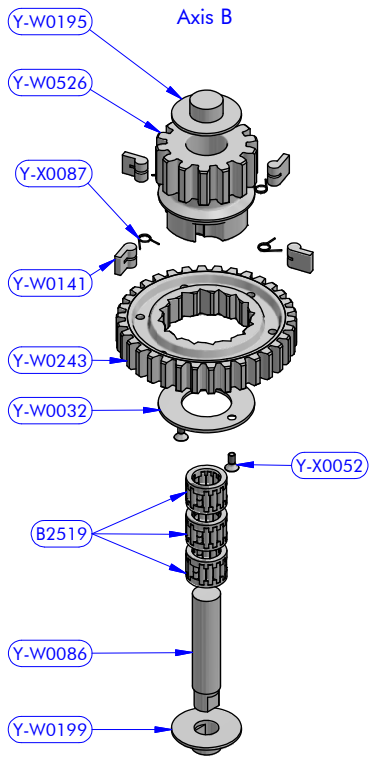

antal

Winches XT series
 FAMILY ARTICLE
 DESCRIPTION Exploded view

XT70.3/AL
 Powered version
 MODEL CODE

07/02/2019 00
 DATE REV.
 17060801 1 / 3
 DWG N. PG.

PART LIST				PART LIST			
CODE	DESCRIPTION	MATERIAL	Q.TY	CODE	DESCRIPTION	MATERIAL	Q.TY
Y-W0484	Fork roll pin	S.Steel	2	B12837	Roller bearing	Plastic / S.Steel	1
Y-W0485	Fork	Aluminium	1	B2519	Roller bearing	Plastic / S.Steel	5
Y-W0514	Bearing track	Plastic / S.Steel	1	B4219	Roller bearing	Plastic / S.Steel	1
Y-W0515	Threaded axis	S.Steel	1	B4234	Roller bearing	Plastic / S.Steel	2
Y-W0516	Fork stand	Aluminium	1	B7035	Roller bearing	Plastic / S.Steel	1
Y-W0517	Fork lever	Aluminium	1	SFT001	Torlon ball 13/32"	Plastic	46
Y-W0520	Gear "A3"	Bronze	1	Y-W0003	Upper ring	S.Steel	1
Y-W0521	Lower shaft	S.Steel	2	Y-W0006	Upper ring washer	Plastic	1
Y-W0524	Dual gear "D2 / D3"	Bronze	1	Y-W0018	Stripper	Plastic	1
Y-W0526	Gear "B2"	Bronze	1	Y-W0019	Drum extension	Aluminium	1
Y-W0721	Opening tool	S.Steel	1	Y-W0022	Pipe spacer	S.Steel	2
Y-W0923	ST upper disk	Aluminium	1	Y-W0023	Bearing track	Plastic / S.Steel	1
Y-W0940	Disengagement rod	S.Steel	1	Y-W0032	Gear ring	S.Steel	2
Y-W1020	Spindle	S.Steel	4	Y-W0042	ST central disk	Aluminium	1
Y-W1094	ST arm	Aluminium	1	Y-W0048	ST lower disk	Aluminium	1
Y-WA001	ST-spring assy	S.Steel	4	Y-W0049	ST disk bush	Plastic	4
Y-WA006	3 speed button unit	Various	1	Y-W0082	Stem	Chromed brass	1
Y-WA010	Drum	Aluminium	1	Y-W0083	Gear base	Aluminium	1
Y-WA055	Main shaft	S.Steel / Bronze	1	Y-W0086	Gear spindle	S.Steel HR	1
Y-X0052	Screw	S.Steel	2	Y-W0087	Gear spindle	S.Steel HR	1
Y-X0052	Screw	S.Steel	2	Y-W0088	Plastic spacer	Plastic	1
Y-X0054	Screw	S.Steel	1	Y-W0100	Base	Aluminium	1
Y-X0058	Screw	S.Steel	1	Y-W0101	Half-ring	Brass	2
Y-X0062	Screw	S.Steel	1	Y-W0112	Shaft spacer	Plastic	1
Y-X0069	Screw	S.Steel	6	Y-W0132	Shaft washer	S.Steel	1
Y-X0071	Screw	S.Steel	4	Y-W0141	Pawl	S.Steel	12
Y-X0072	Washer	S.Steel	2	Y-W0143	ST plug	Plastic	5
Y-X0072	Washer	S.Steel	6	Y-W0163	Skirt	Aluminium	1
Y-X0081	Nut	S.Steel	1	Y-W0195	Gear upper washer	Plastic	2
Y-X0087	Pawl spring	S.Steel	12	Y-W0199	Gear lower washer	Plastic	2
Y-X0173	Screw	S.Steel	3	Y-W0242	Gear "A2"	Bronze	2
Y-X0179	Screw	S.Steel	2	Y-W0243	Gear "B1"	Bronze	1
Y-X0184	Washer	Tufnol	2	Y-W0245	Gear "D1"	Bronze	1
Y-X0189	Nut	S.Steel	1	Y-W0373	Bearing bush	Chromed	2
Y-X0196	Compression spring	S.Steel	1	Y-W0387	Washer	S.Steel	2
Y-X0892	Nut	S.Steel	2	Y-W0434	Disengagement rod head	S.Steel	1