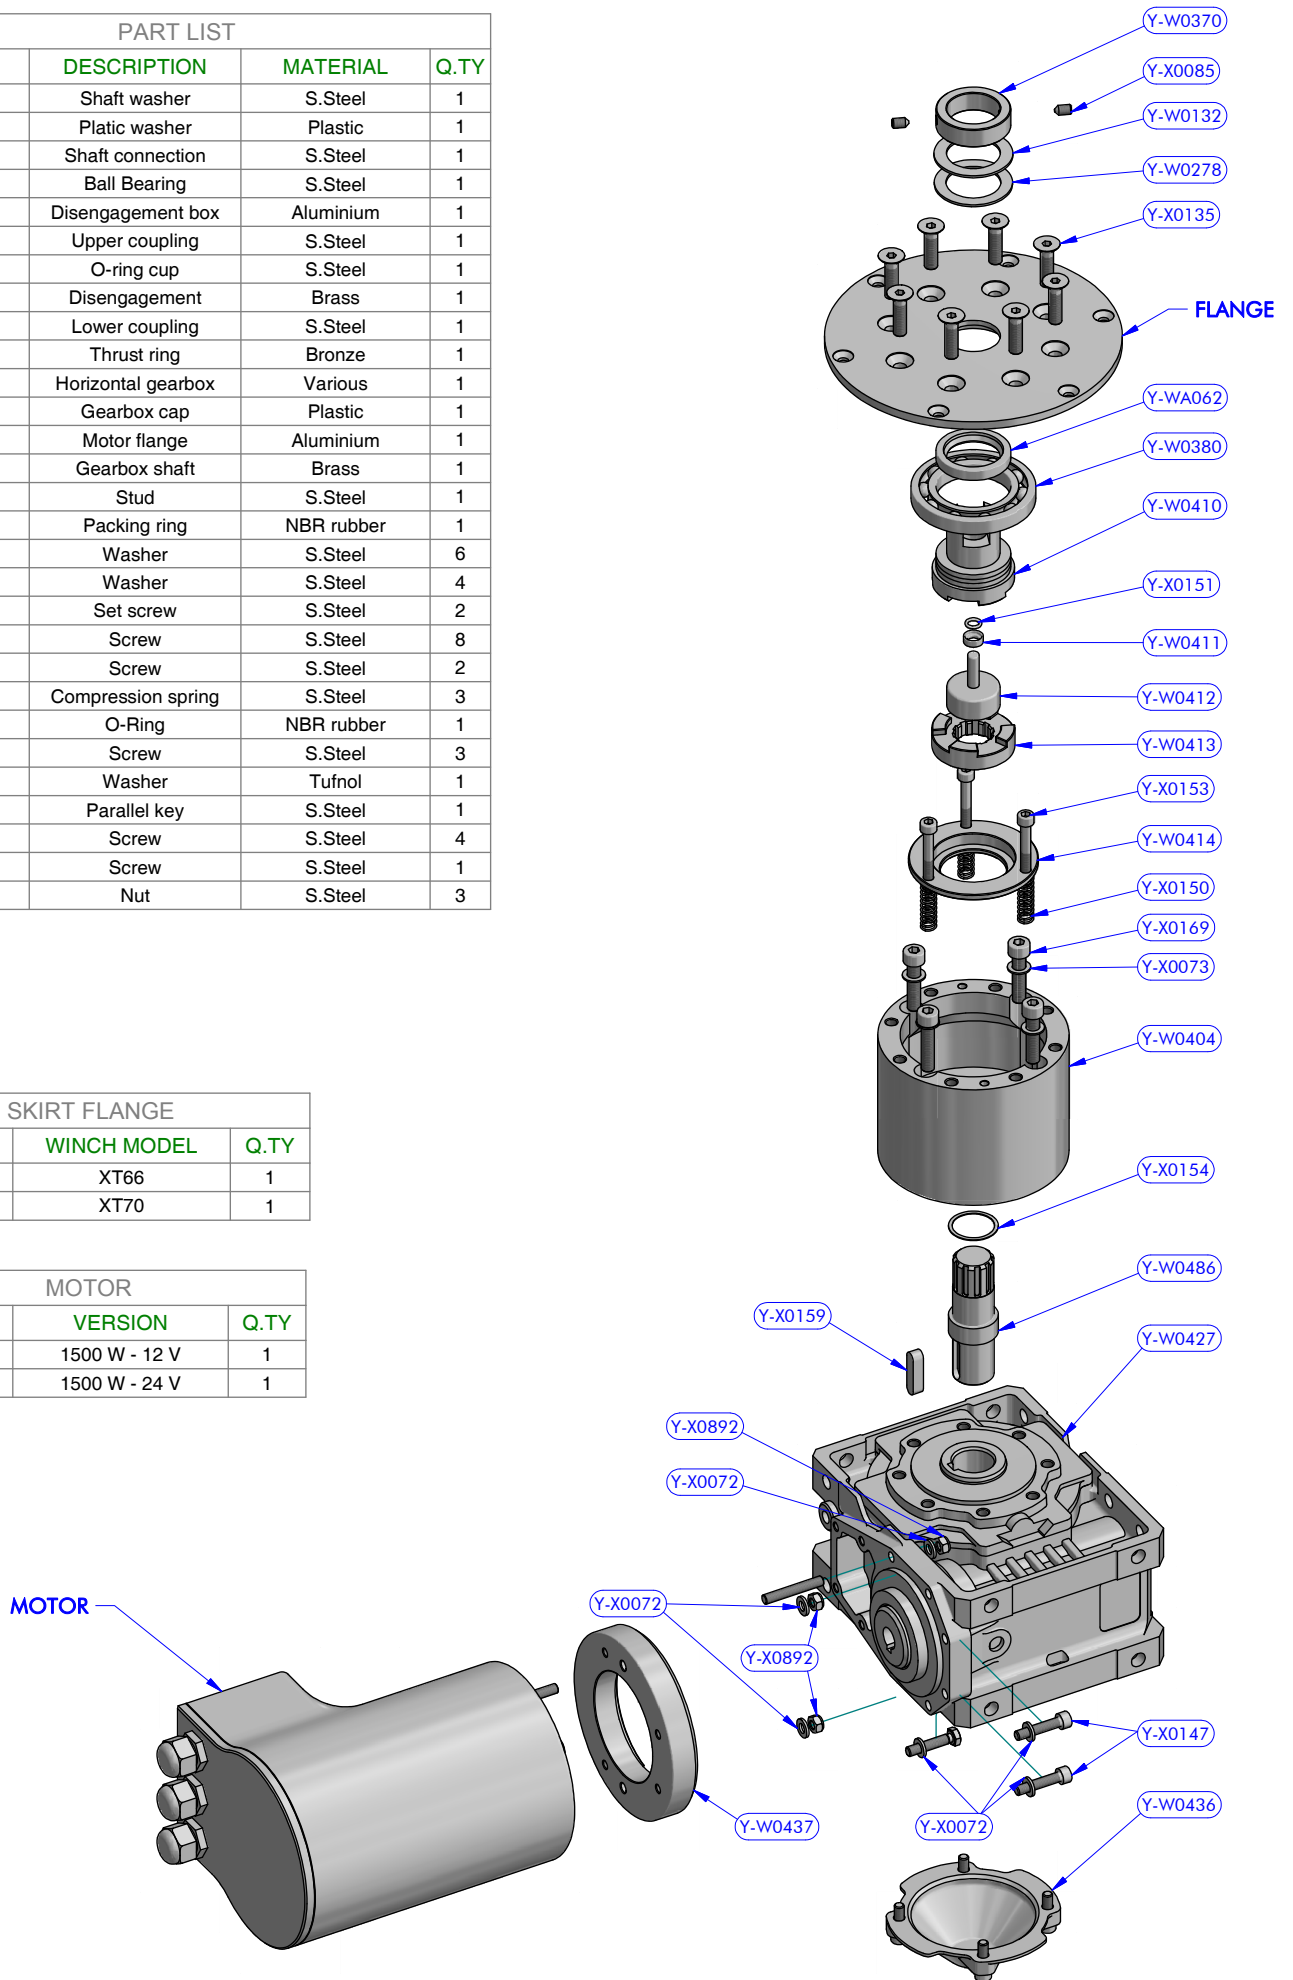

PART LIST			
CODE	DESCRIPTION	MATERIAL	Q.TY
Y-W0132	Shaft washer	S.Steel	1
Y-W0278	Platic washer	Plastic	1
Y-W0370	Shaft connection	S.Steel	1
Y-W0380	Ball Bearing	S.Steel	1
Y-W0404	Disengagement box	Aluminium	1
Y-W0410	Upper coupling	S.Steel	1
Y-W0411	O-ring cup	S.Steel	1
Y-W0412	Disengagement	Brass	1
Y-W0413	Lower coupling	S.Steel	1
Y-W0414	Thrust ring	Bronze	1
Y-W0427	Horizontal gearbox	Various	1
Y-W0436	Gearbox cap	Plastic	1
Y-W0437	Motor flange	Aluminium	1
Y-W0486	Gearbox shaft	Brass	1
Y-W0716	Stud	S.Steel	1
Y-WA062	Packing ring	NBR rubber	1
Y-X0072	Washer	S.Steel	6
Y-X0073	Washer	S.Steel	4
Y-X0085	Set screw	S.Steel	2
Y-X0135	Screw	S.Steel	8
Y-X0147	Screw	S.Steel	2
Y-X0150	Compression spring	S.Steel	3
Y-X0151	O-Ring	NBR rubber	1
Y-X0153	Screw	S.Steel	3
Y-X0154	Washer	Tufnol	1
Y-X0159	Parallel key	S.Steel	1
Y-X0169	Screw	S.Steel	4
Y-X0221	Screw	S.Steel	1
Y-X0892	Nut	S.Steel	3

SKIRT FLANGE		
CODE	WINCH MODEL	Q.TY
Y-W0253	XT66	1
Y-W0254	XT70	1

MOTOR		
CODE	VERSION	Q.TY
Y-W0420	1500 W - 12 V	1
Y-W0421	1500 W - 24 V	1

antal

FAMILY: XT series
ARTICLE:
DESCRIPTION: Exploded view

Horizontal drive 1500W
XT66 - XT70
MODEL CODE

DATE: 25/01/2019
REV.: 01
DWG N.: 17050500
PG.: 1 / 1