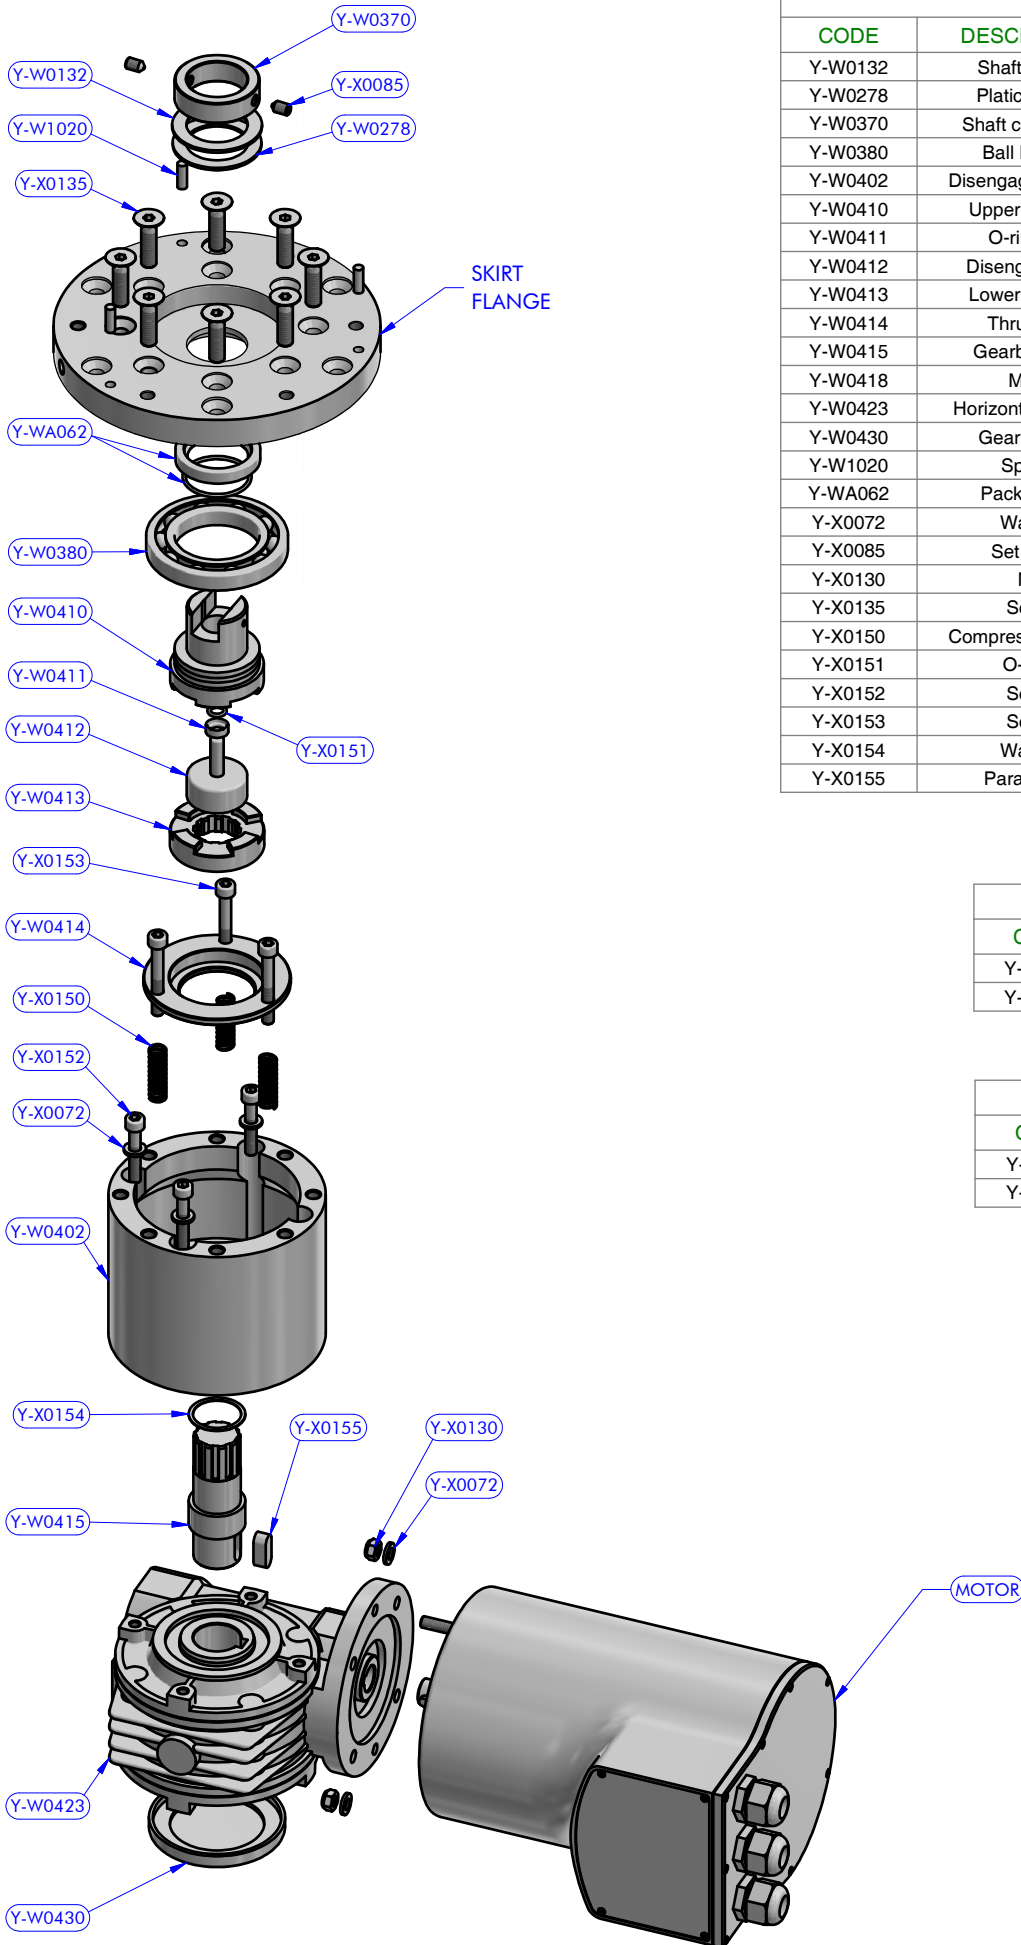

Disengagement rod

PART LIST

CODE	DESCRIPTION	MATERIAL	Q.TY
B4219	Roller bearing	Plastic / S.Steel	1
B4234	Roller bearing	Plastic / S.Steel	1
B8021	Roller bearing	Plastic / S.Steel	2
Y-W0003	Upper ring	S.Steel	1
Y-W0006	Upper ring washer	Plastic	1
Y-W0015	Stripper	Plastic	1
Y-W0034	Drum washer	Plastic	1
Y-W0039	ST central disk	Aluminium	1
Y-W0049	ST disk bush	Plastic	4
Y-W0075	Stem	Chromed brass	1
Y-W0093	Base	Aluminium	1
Y-W0101	Half-ring	Brass	2
Y-W0104	Shaft spacer	Plastic	1
Y-W0132	Shaft washer	S.Steel	1
Y-W0141	Pawl	S.Steel	6
Y-W0143	ST plug	Plastic	4
Y-W0155	Skirt	Aluminium	1
Y-W0167	Gear spindle	S.Steel	1
Y-W0176	Gear spindle	S.Steel	1
Y-W0182	Spindle washer (upper)	Plastic	1
Y-W0190	Spindle washer (lower)	Plastic	1
Y-W0193	Gear upper washer	Plastic	1
Y-W0196	Spindle washer (lower)	Plastic	1
Y-W0213	Gear "B1"	Bronze	1
Y-W0214	Gear "B2"	Bronze	1
Y-W0215	Gear "D1"	Bronze	1
Y-W0216	Gear "D2"	Bronze	1
Y-W0218	Gear "A2"	Bronze	1
Y-W0256	Disengagement rod	S.Steel	1
Y-W0299	ST upper disk	Chromed brass	1
Y-W0304	ST lower disk	Chromed brass	1
Y-W0311	Drum	Chromed brass	1
Y-W0387	Washer	S.Steel	1
Y-W0433	Main shaft	S.Steel	1
Y-W0434	Disengagement rod head	S.Steel	1
Y-W0721	Opening tool	S.Steel	1
Y-WA002	ST-spring assy	S.Steel	4
Y-WA025	Stem spacer	Plastic	2
Y-X0055	Screw	S.Steel	1
Y-X0070	Screw	S.Steel	4
Y-X0072	Washer	S.Steel	4
Y-X0073	Washer	S.Steel	4
Y-X0075	Circlip (Seeger)	S.Steel	1
Y-X0081	Nut	S.Steel	1
Y-X0087	Pawl spring	S.Steel	6
Y-X0111	Screw	S.Steel	6
Y-X0189	Nut	S.Steel	1
Y-X0196	Compression spring	S.Steel	1
Y-W1020	Spindle	S.Steel	4
Y-X0067	Screw	S.Steel	4
Y-W0294	ST arm	Chromed brass	1