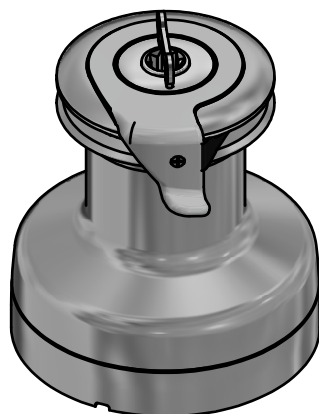

antal

FAMILY	XT series	ARTICLE	XT52 AL
DESCRIPTION	Exploded view		

MODEL CODE	XT52/AL
------------	----------------

DATE	27/03/2019	REV.	01
DWG N.	18120410	PG.	1 / 2

PART LIST

CODE	DESCRIPTION	MATERIAL	Q.TY
B4219	Roller bearing	Plastic / S.Steel	1
B4234	Roller bearing	Plastic / S.Steel	1
B8937	Roller bearing	Plastic / S.Steel	2
SFT000	Torlon ball 1/4"	Plastic	49
Y-W0003	Upper ring	S.Steel	1
Y-W0006	Upper ring washer	Plastic	1
Y-W0016	Stripper	Plastic	1
Y-W0040	ST central disk	Aluminium	1
Y-W0046	ST lower disk	Aluminium	1
Y-W0049	ST disk bush	Plastic	4
Y-W0063	Drum	Aluminium	1
Y-W0077	Stem	Chromed brass	1
Y-W0094	Base	Aluminium	1
Y-W0101	Half-ring	Brass	2
Y-W0106	Shaft spacer	Plastic	1
Y-W0120	Main shaft	S.Steel	1
Y-W0132	Shaft washer	S.Steel	1
Y-W0138	Shaft washer	S.Steel	1
Y-W0141	Pawl	S.Steel	6
Y-W0143	ST plug	Plastic	4
Y-W0151	Lower shaft cap	Plastic	1
Y-W0157	Skirt	Aluminium	1
Y-W0169	Gear spindle	S.Steel	1
Y-W0178	Gear spindle	S.Steel	1
Y-W0185	Gear upper washer	Plastic	1
Y-W0188	Gear lower washer	Plastic	1
Y-W0191	Gear lower washer	Plastic	1
Y-W0193	Gear upper washer	Plastic	1
Y-W0224	Gear "A2"	Bronze	1
Y-W0225	Gear "B1"	Bronze	1
Y-W0226	Gear "B2"	Bronze	1
Y-W0227	Gear "D1"	Bronze	1
Y-W0228	Gear "D2"	Bronze	1
Y-W0721	Opening tool	S.Steel	1
Y-W0912	ST arm	Aluminium	1
Y-W0921	ST upper disk	Aluminium	1
Y-W1020	Spindle	S.Steel	4
Y-W1033	Washer	S.Steel	4
Y-WA002	ST-spring assy	S.Steel	4
Y-X0051	Screw	S.Steel	1
Y-X0055	Screw	S.Steel	1
Y-X0059	Screw	S.Steel	1
Y-X0069	Screw	S.Steel	4
Y-X0070	Screw	S.Steel	4
Y-X0072	Washer	S.Steel	4
Y-X0087	Pawl spring	S.Steel	6