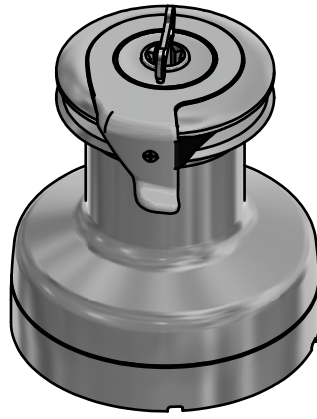

antal

FAMILY	XT series	ARTICLE	XT52R
DESCRIPTION	Exploded view		

MODEL CODE	XT52R
------------	--------------

DATE	27/03/2019	REV.	01
DWG N.	18120501	PG.	1 / 2

PART LIST

CODE	DESCRIPTION	MATERIAL	Q.TY
B4234/P	Roller bearing	Plastic / Peek	2
B8937/P	Roller bearing	Plastic / Peek	2
SFT000	Torlon ball 1/4"	Plastic	49
Y-W0006	Upper ring washer	Plastic	1
Y-W0016	Stripper	Plastic	1
Y-W0033	Shaft bush	Plastic	1
Y-W0040	ST central disk	Aluminium	1
Y-W0046	ST lower disk	Aluminium	1
Y-W0049	ST disk bush	Plastic	4
Y-W0094	Base	Aluminium	1
Y-W0110	Shaft spacer	Plastic	1
Y-W0132	Shaft washer	S.Steel	1
Y-W0138	Shaft washer	S.Steel	1
Y-W0141	Pawl	S.Steel	6
Y-W0143	ST plug	Plastic	4
Y-W0151	Lower shaft cap	Plastic	1
Y-W0153	Shaft upper cap	Mekton	1
Y-W0157	Skirt	Aluminium	1
Y-W0169	Gear spindle	S.Steel	1
Y-W0178	Gear spindle	S.Steel	1
Y-W0185	Gear upper washer	Plastic	1
Y-W0188	Gear lower washer	Plastic	1
Y-W0191	Gear lower washer	Plastic	1
Y-W0193	Gear upper washer	Plastic	1
Y-W0224	Gear "A2"	Bronze	1
Y-W0225	Gear "B1"	Bronze	1
Y-W0228	Gear "D2"	Bronze	1
Y-W0322	Stem	Aluminium	1
Y-W0328	Chromed half-ring	Chromed brass	2
Y-W0354	Racing main shaft	S.Steel	1
Y-W0721	Opening tool	S.Steel	1
Y-W0779	Lightened gear "B2"	Bronze	1
Y-W0784	Lightened gear "D1"	Bronze	1
Y-W0921	ST upper disk	Aluminium	1
Y-W1015	Upper ring	Aluminium	1
Y-W1020	Spindle	S.Steel	4
Y-W1033	Washer	S.Steel	4
Y-W1085	ST arm	Aluminium	1
Y-WA002	ST-spring assy	S.Steel	4
Y-WA018	Drum	Aluminium	1
Y-X0051	Screw	S.Steel	1
Y-X0055	Screw	S.Steel	1
Y-X0059	Screw	S.Steel	1
Y-X0069	Screw	S.Steel	4
Y-X0070	Screw	S.Steel	4
Y-X0072	Washer	S.Steel	4
Y-X0084	Washer	Tufnol	1
Y-X0087	Pawl spring	S.Steel	6