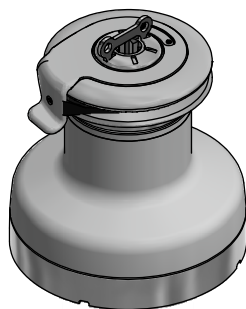

FAMILY	XT series	ARTICLE	Exploded view
DESCRIPTION	Exploded view		

MODEL CODE	<b>XT62.3RD</b>
------------	-----------------

DATE	18/09/2019	REV.	01
DWG N.	19091311	PG.	1 / 3

PART LIST

CODE	DESCRIPTION	MATERIAL	Q.TY
Y-W0560	ST upper disk	Aluminium	1
Y-W0561	ST arm	Aluminium	1
B10637/P	Roller bearing	Plastic / Peek	2
B4219/P	Roller bearing	Plastic / Peek	2
B4234/P	Roller bearing	Plastic / Peek	1
SFD000	Delrin ball 1/4"	Plastic	64
SFT000	Torlon ball 1/4"	Plastic	58
Y-W0006	Upper ring washer	Plastic	1
Y-W0017	Stripper	Plastic	1
Y-W0023	Bearing track	Plastic / S.Steel	1
Y-W0049	ST disk bush	Plastic	4
Y-W0069	Gear spindle	S.Steel	1
Y-W0095	Base	Aluminium	1
Y-W0130	Gear spindle	S.Steel	1
Y-W0132	Shaft washer	S.Steel	2
Y-W0141	Pawl	S.Steel	11
Y-W0151	Lower shaft cap	Plastic	1
Y-W0154	Pill code	Aluminium	1
Y-W0158	Skirt	Aluminium	1
Y-W0178	Gear spindle	S.Steel	1
Y-W0183	Spindle washer (upper)	Plastic	1
Y-W0188	Gear lower washer	Plastic	1
Y-W0191	Gear lower washer	Plastic	1
Y-W0193	Gear upper washer	Plastic	1
Y-W0231	Gear "B1"	Bronze	1
Y-W0232	Gear "B2"	Bronze	1
Y-W0234	Gear "D2"	Bronze	1
Y-W0283	Shaft washer	S.Steel	1
Y-W0328	Chromed half-ring	Chromed brass	2
Y-W0341	Lightened gear "A2"	Bronze	1
Y-W0344	Lightened gear "D1"	Bronze	1
Y-W0365	Shaft spacer	Plastic	1
Y-W0539	Main shaft	S.Steel	1
Y-W0546	Satellite gear	Brass	1
Y-W0547	Upper ring	Aluminium	1
Y-W0549	Push button	Aluminium	1
Y-W0550	Square pipe	Aluminium	1
Y-W0552	Stem extension	Chromed brass	2
Y-W0553	Release ring	Aluminium	1
Y-W0554	Pawl	Chromed brass	4
Y-W0556	ST lower disk	Aluminium	1
Y-W0557	ST central disk	Aluminium	1
Y-W0558	Lower shaft	S.Steel	1
Y-W0559	Stem	Aluminium	1
Y-W0721	Opening tool	S.Steel	1
Y-W0761	Gear cap ring	S.Steel	1
Y-W1020	Spindle	S.Steel	2
Y-W1033	Washer	S.Steel	4
Y-W1113	Pin	Torlon	1