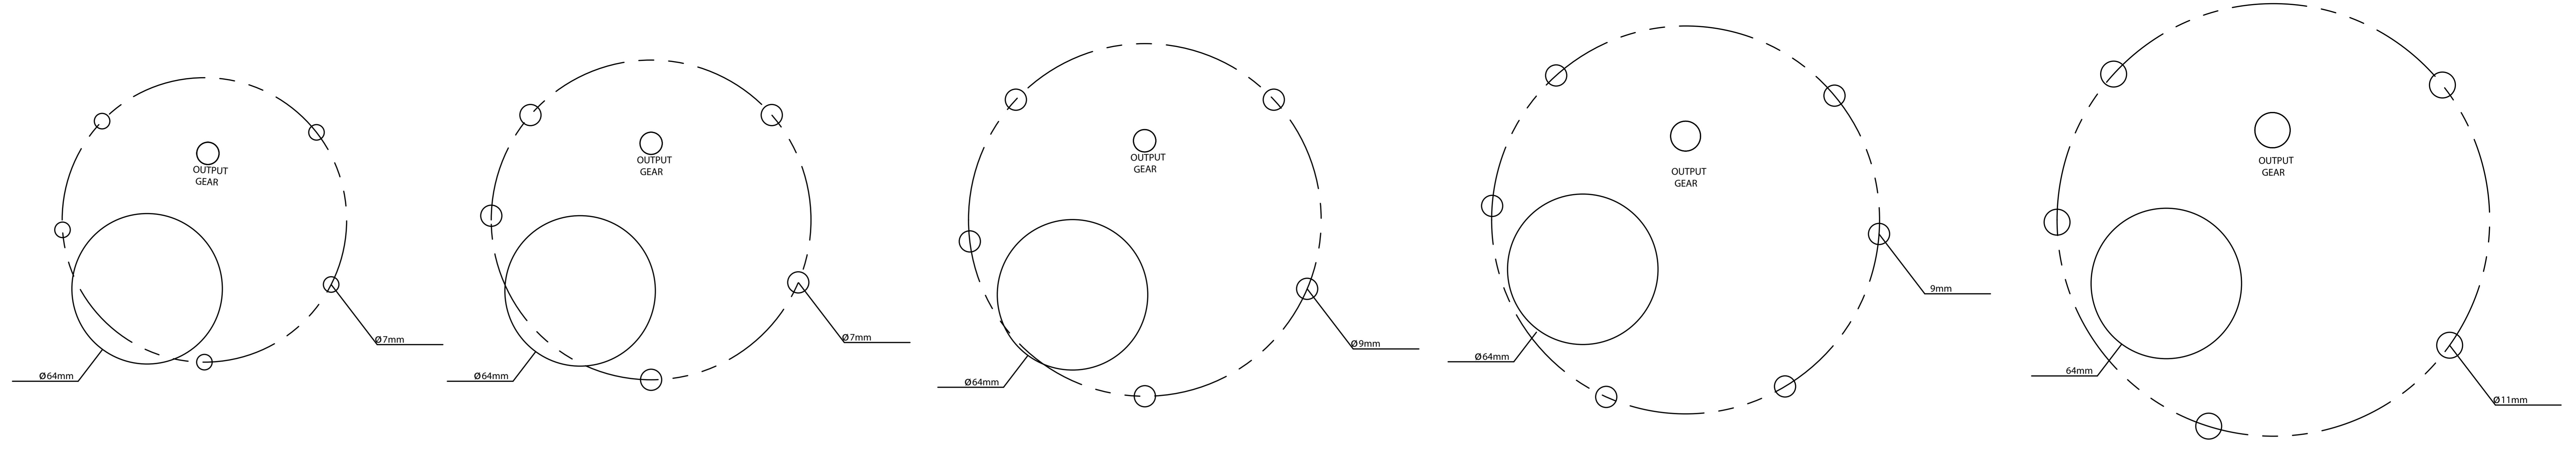

TOP DOWN DRILLING TEMPLATES

ELECTRIC

MANUAL

15 EVO
14/16
OCEAN

30 EVO
OCEAN

40 EVO
OCEAN

45 EVO
46 OCEAN

50 EVO
48 OCEAN

55 EVO
50/54 OCEAN

65 EVO
65 OCEAN