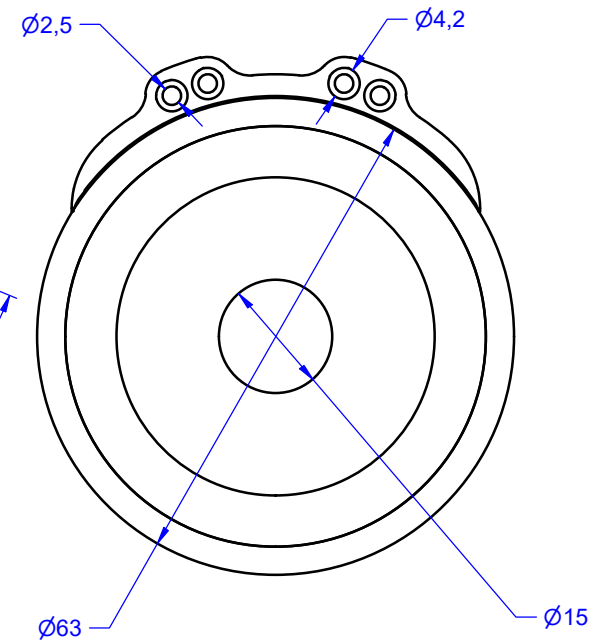

A-A (1:1)

| | | | | | |
|---|-------------------------|-----------------------|---------------------------|---------------------|-----------------------|
|  | Soft Link | Sector ring | RR63.12 | 2500 kg | 100 g |
| | <small>CATEGORY</small> | <small>FAMILY</small> | | <small>SWL</small> | <small>WEIGHT</small> |
| | Ring + cap | | | 26/08/2020 | 1 : 1 |
| | <small>ARTICLE</small> | | <small>MODEL CODE</small> | <small>DATE</small> | <small>SCALE</small> |
| www.antal.it - antal@antal.it | | | | | |