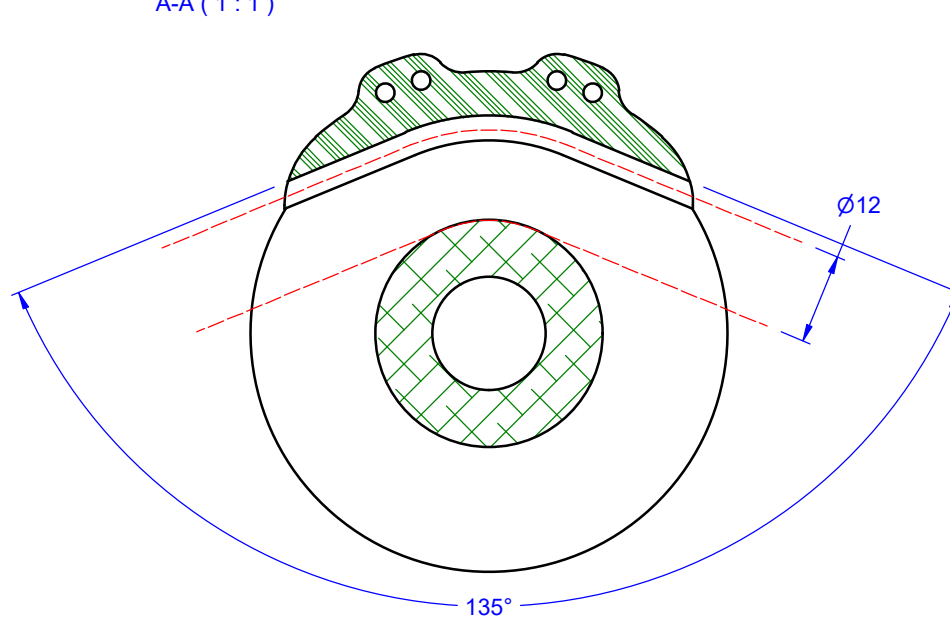

A-A (1:1)

| | | | | | |
|---|-------------------------|-----------------------|---------------------------|---------------------|-----------------------|
|  | Soft Link | Sector ring | RR63.12 | 2500 kg | 100 g |
| | <small>CATEGORY</small> | <small>FAMILY</small> | | <small>SWL</small> | <small>WEIGHT</small> |
| | Ring + cap | | | 26/08/2020 | 1 : 1 |
| | <small>ARTICLE</small> | | <small>MODEL CODE</small> | <small>DATE</small> | <small>SCALE</small> |
| www.antal.it - antal@antal.it | | | | | |