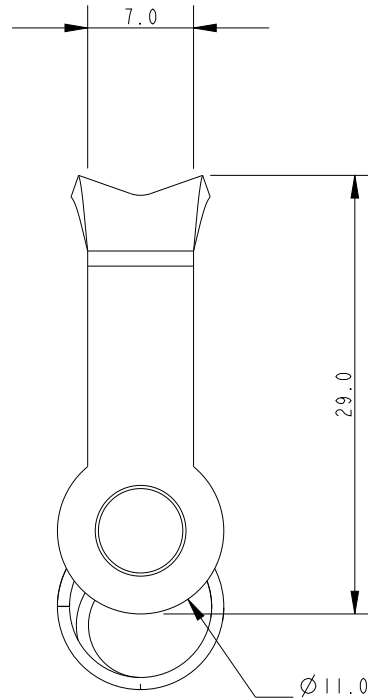

SCALE 2:1

SCALE 5:2

**DIMENSIONS FOR REFERENCE ONLY**  
 allenbrothers.co.uk  
 +44(0)1621 772477

**Specification**

L mm	A mm	D mm	Breaking Load kg	Max. Working Load kg	Weight g
18	8	4.9	700	300	7

Title	Description
<b>A4128-REF</b>	<b>Pressed Rigging Link</b>