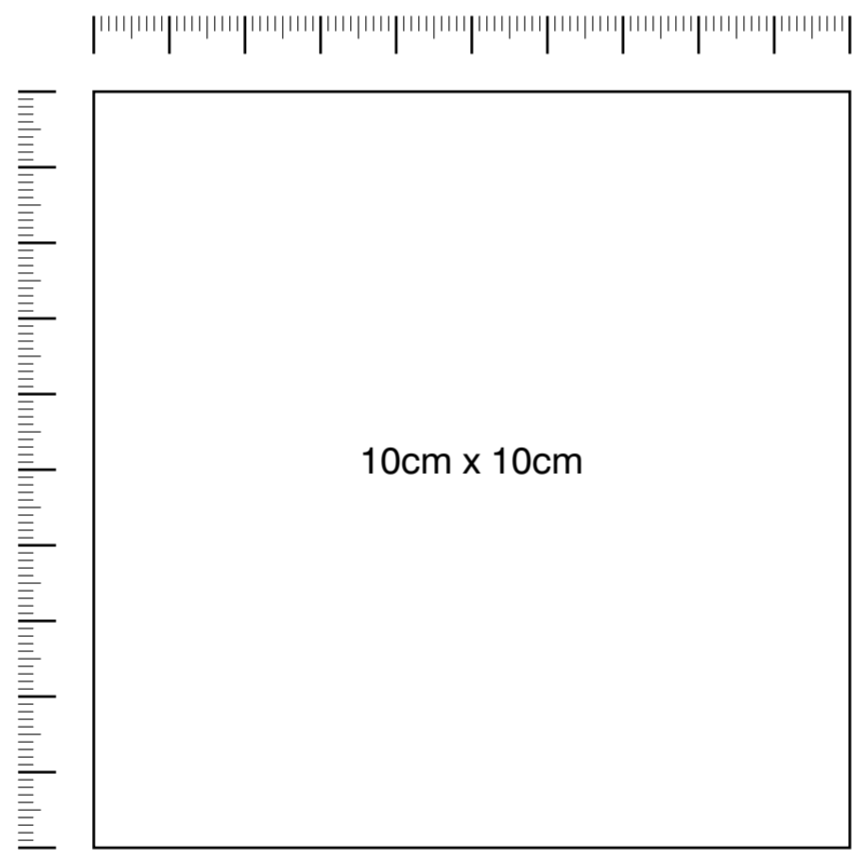

EPSILON

10cm x 10cm

LEWMAR®

EPSILON

10kg/22lbs