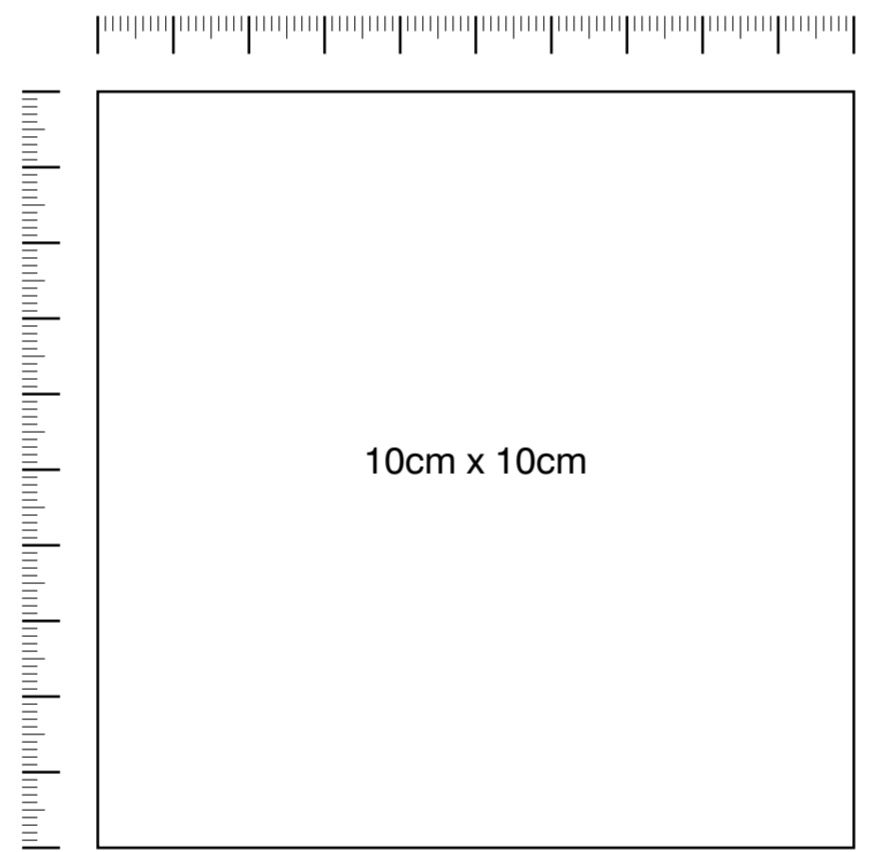

EPSILON

10cm x 10cm

LEWMAR®

EPSILON

10kg/22lbs