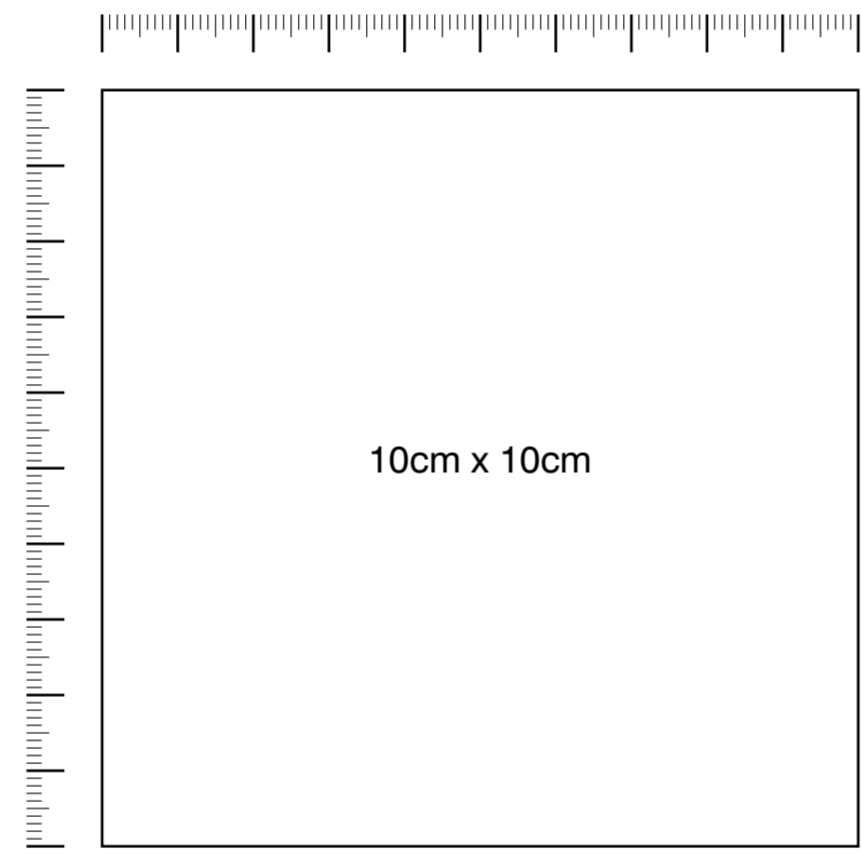

EPSILON

10cm x 10cm

LEWMAR®

EPSILON

16kg/35lbs