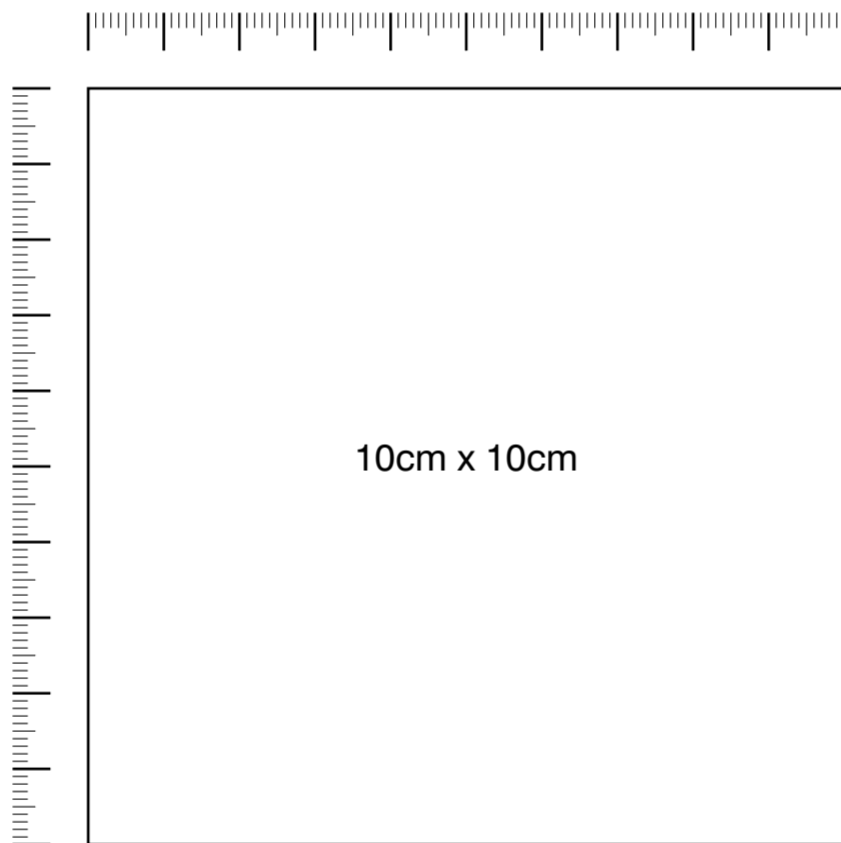

EPSILON

10cm x 10cm

LEWMAR®

EPSILON

25kg/55lbs