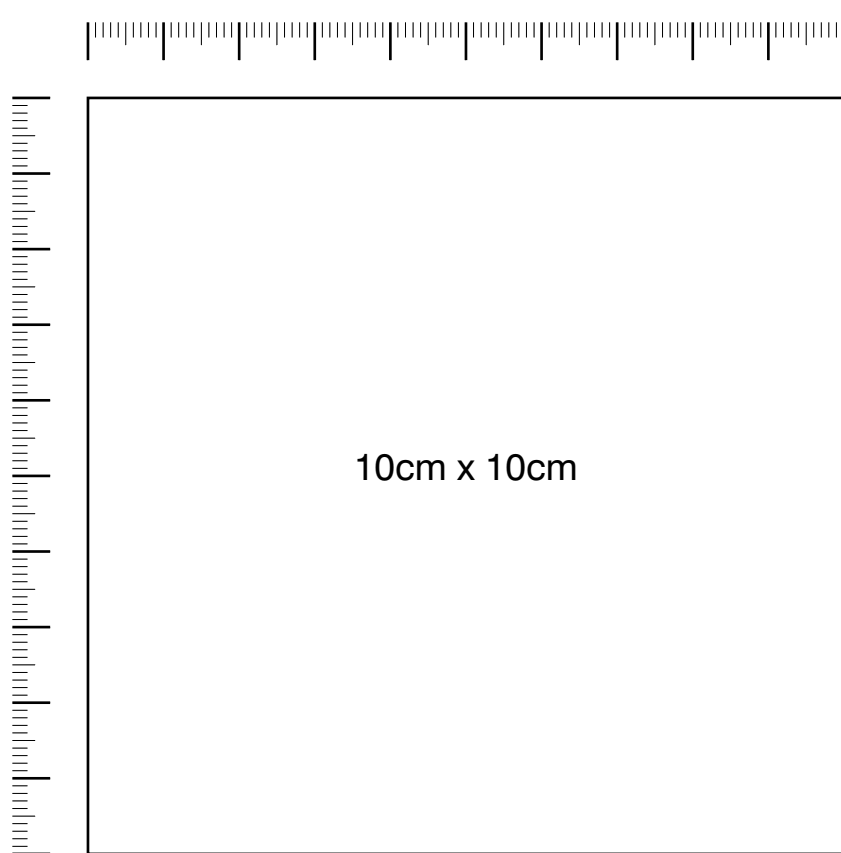

EPSILON

10cm x 10cm

LEWMAR

EPSILON

25kg/55lbs