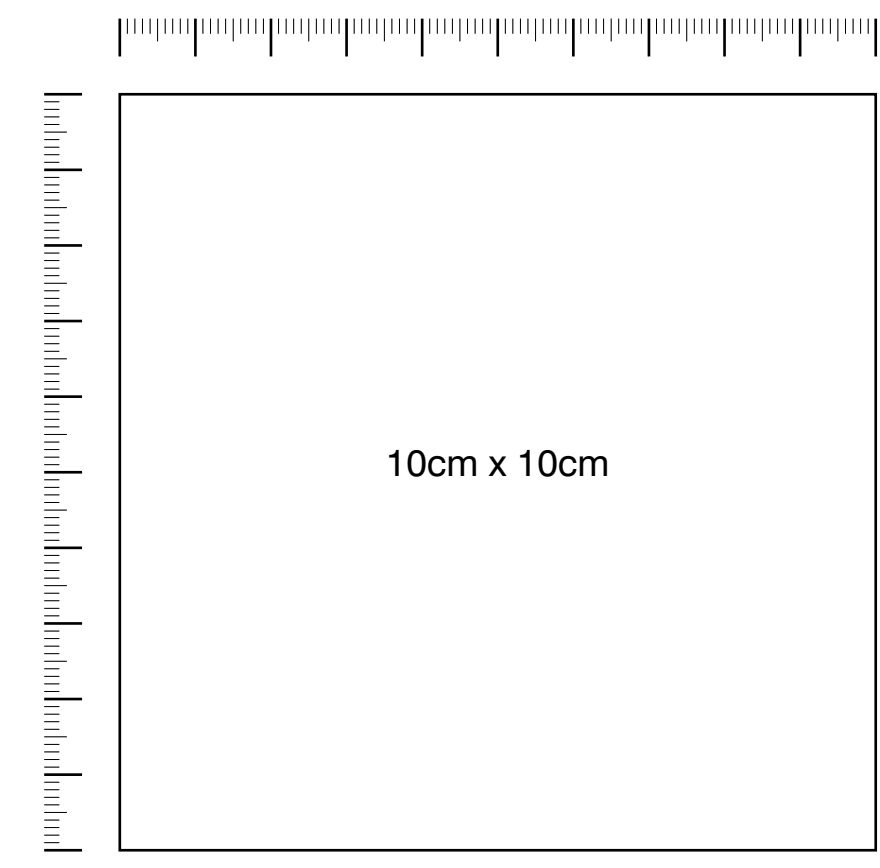

EPSILON

10cm x 10cm

LEWMAR®

EPSILON

32kg/70lbs