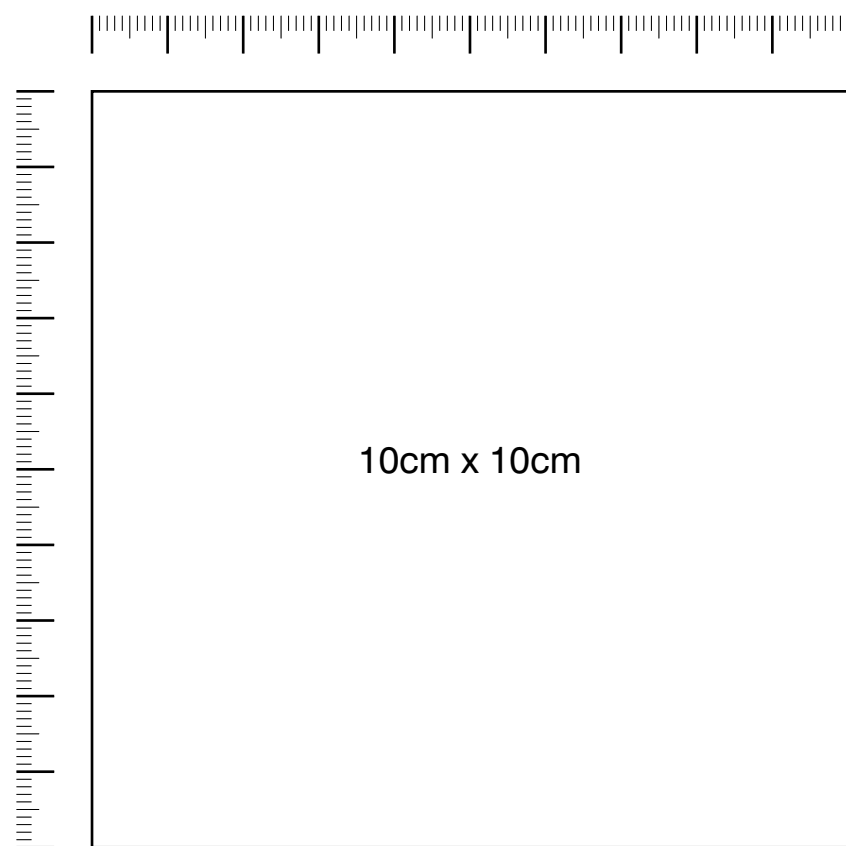

EPSILON

10cm x 10cm

LEWMAR®

EPSILON

63kg/138lbs