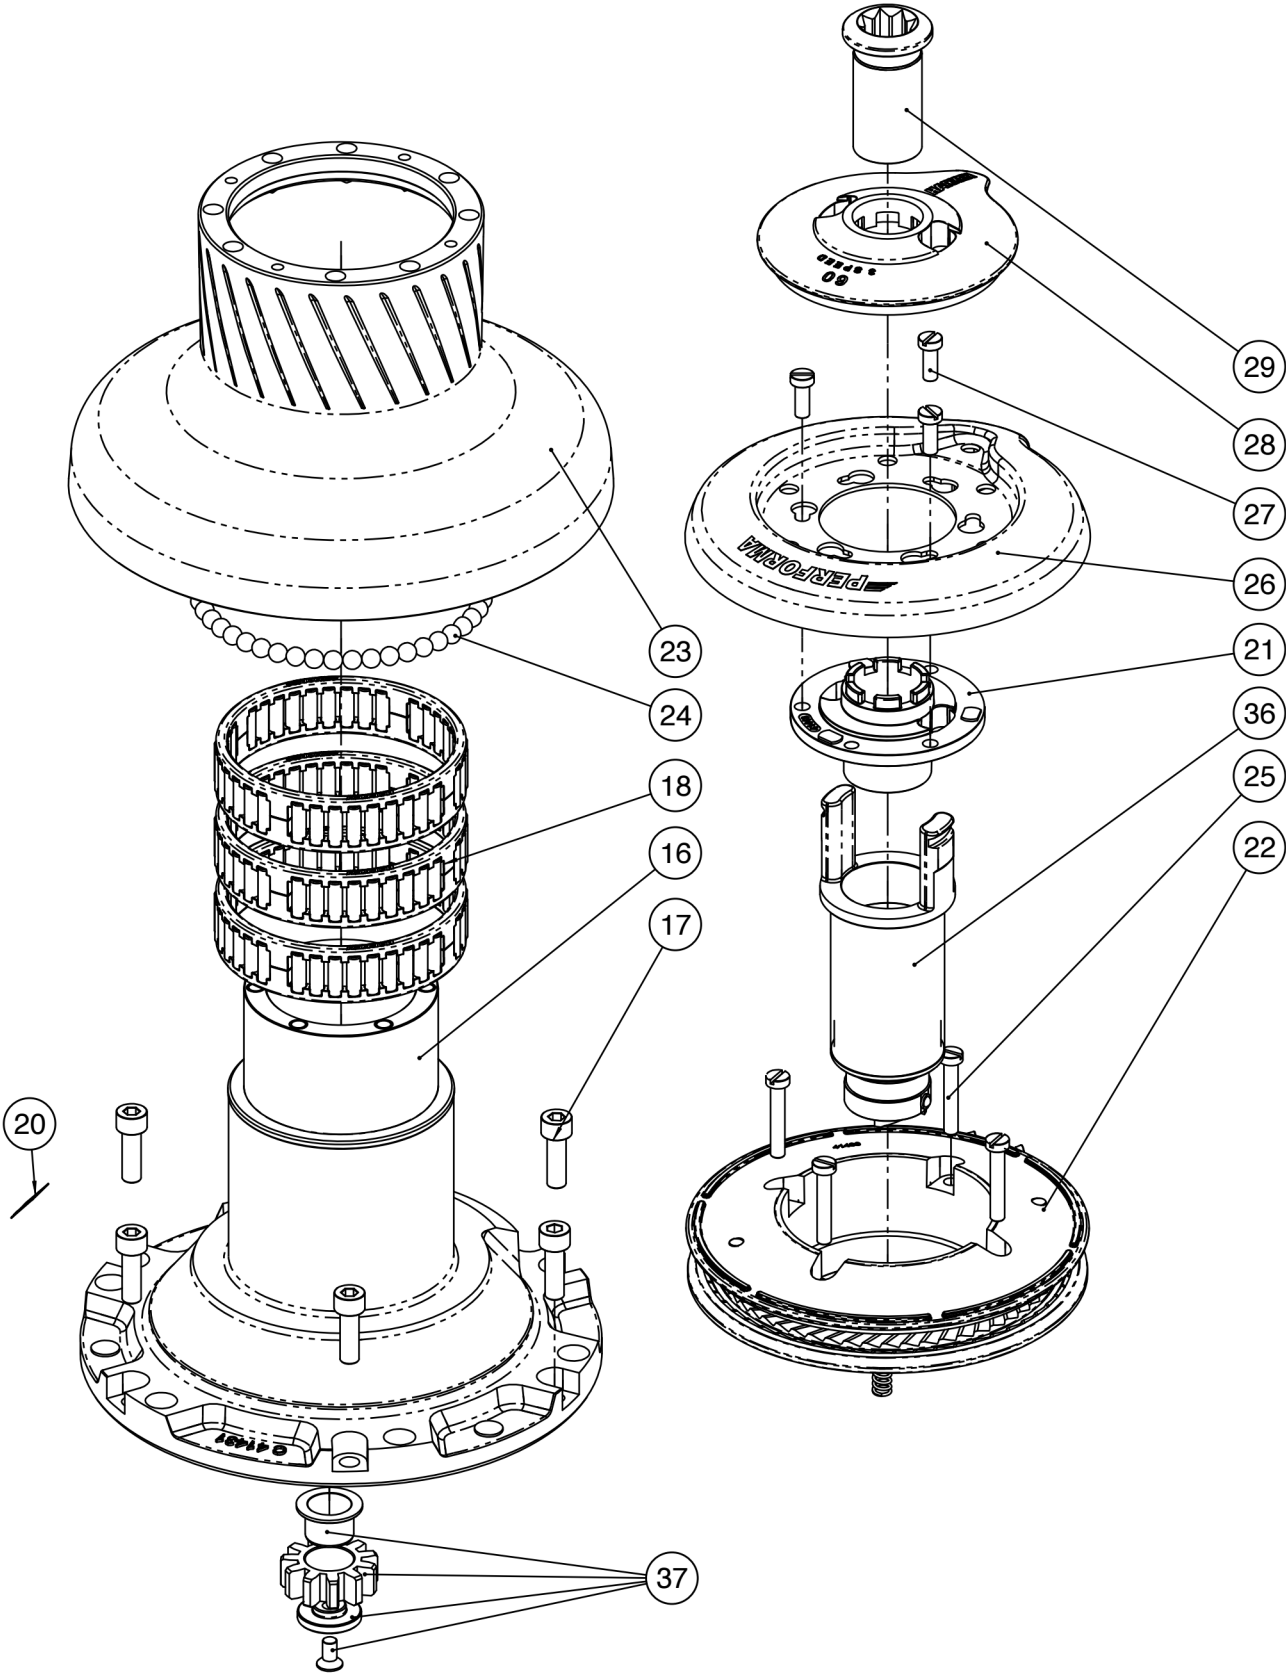

Exploded view

Parts List

Performa Winch 60.3 ST

Pos.	Q.ty	Code	Description	Pos.	Q.ty	Code	Description
1	1	A 965560 00	Performa Assy Base W60 W60 Performance Base Heli-coil M8x10 Centering bushing Ø12 Bushing Ø22xØ25x9.5* Bushing Ø12xØ35x9* Winch Product Sticker**	22	1	A 965559 00	Performa Assy Jaws W60 Lower Jaw W60 Upper Jaw W60 Peeler W60 - 70 Spring
2	1	S 41440 00 04	Gear Z14 W60	23	1	A 765375 01	Performa Drum Assembly W60
3	1	S 41303 00 04	Pawls Carrier Ø8xN2	24	47	M 06102 80	Ball 5/16**
4	8	S000090004	Pawl Ø 8*	25	4	M0601803	Vite UNI EN ISO 1207:1996 - M6x35 - A4
5	8	S 00038 00 01	Pawl Spring dia 8	26	1	S 65741 00 19	Performa Black Stripper Arm W60
6	1	S 41439 00 41	Rachet Gear Z21xN2	27	3	M0601903	Screw M6x16 UNI1207*
7	1	S 41312 00 02	Washer Ø22.5xØ45x1*	28	1	S 41675 00 B1	Cover 3 Speed W60
8	1	S278170002	Washer 12.5x48x1.5*	29	1	A 941547 00	Assy Socket 3spd Socket Handle 3 speed Washer Ø7.7xØ25x5.8 Screw M8x20 UNI 6109*
9	1	S 28101 00 04	Pin for gear	30	1	S280870041	Gear 1V
10	1	S 41442 00 41	Rachet Gear Z26xN4	31	1	S 41458 00 81	Shim Bushing 3 speed*
11	1	S 41441 00 04	Pawls Carrier Gear Z13 N4	32	1	S 41540 00 04	Pawls Carrier 3 speed
12	2	A72821800	Roller Bearing 14/20/18	33	1	A73129200	ROLLER BEARING 50-62-20 ERTA P*
13	1	S 41603 00 04	Gear Pin Ø12xØ18x52,5	34	1	S 37751 00 01	Clutch Spring
14	1	S 41448 00 04	Idler and Pinion Z23/Z13 W60	35	1	A73422600	Bearing 45x55x12*
15	2	A 741623 00	Roll bearing 24x18x18	36	1	A 941580 00	Assy Clutch 3rd spd W60 Assy Command tube W60 Dog Clutch 3 speed Spring loaded ball plunger Ø6
16	1	A 941908 00	Assy Housing Winch 60.3 Housing W60 Bushing Ø12xØ35x9* Heli-coil M6x9 Bushing	37	1	A 941453 00	Assy Gear 3rd speed Idler Gear 3 speed Bushing Ø22/Ø25x15.5 Washer 3 velocità Screw M6x12 UNI 5933
17	6	M0606303	Screw M8x25 UNI 5931				
18	3	A 741450 00	Roller Bearing Ø95xØ107x26*				
19	1	A 941438 00	Assy Shaft Winch 60 Central shaft W60 ST Washer Ø17.2xØ32x1.5				
20	1	S 41876 00 63	Winch Serial Number Sticker				
21	1	S 41557 00 A0	Stripper arm support				