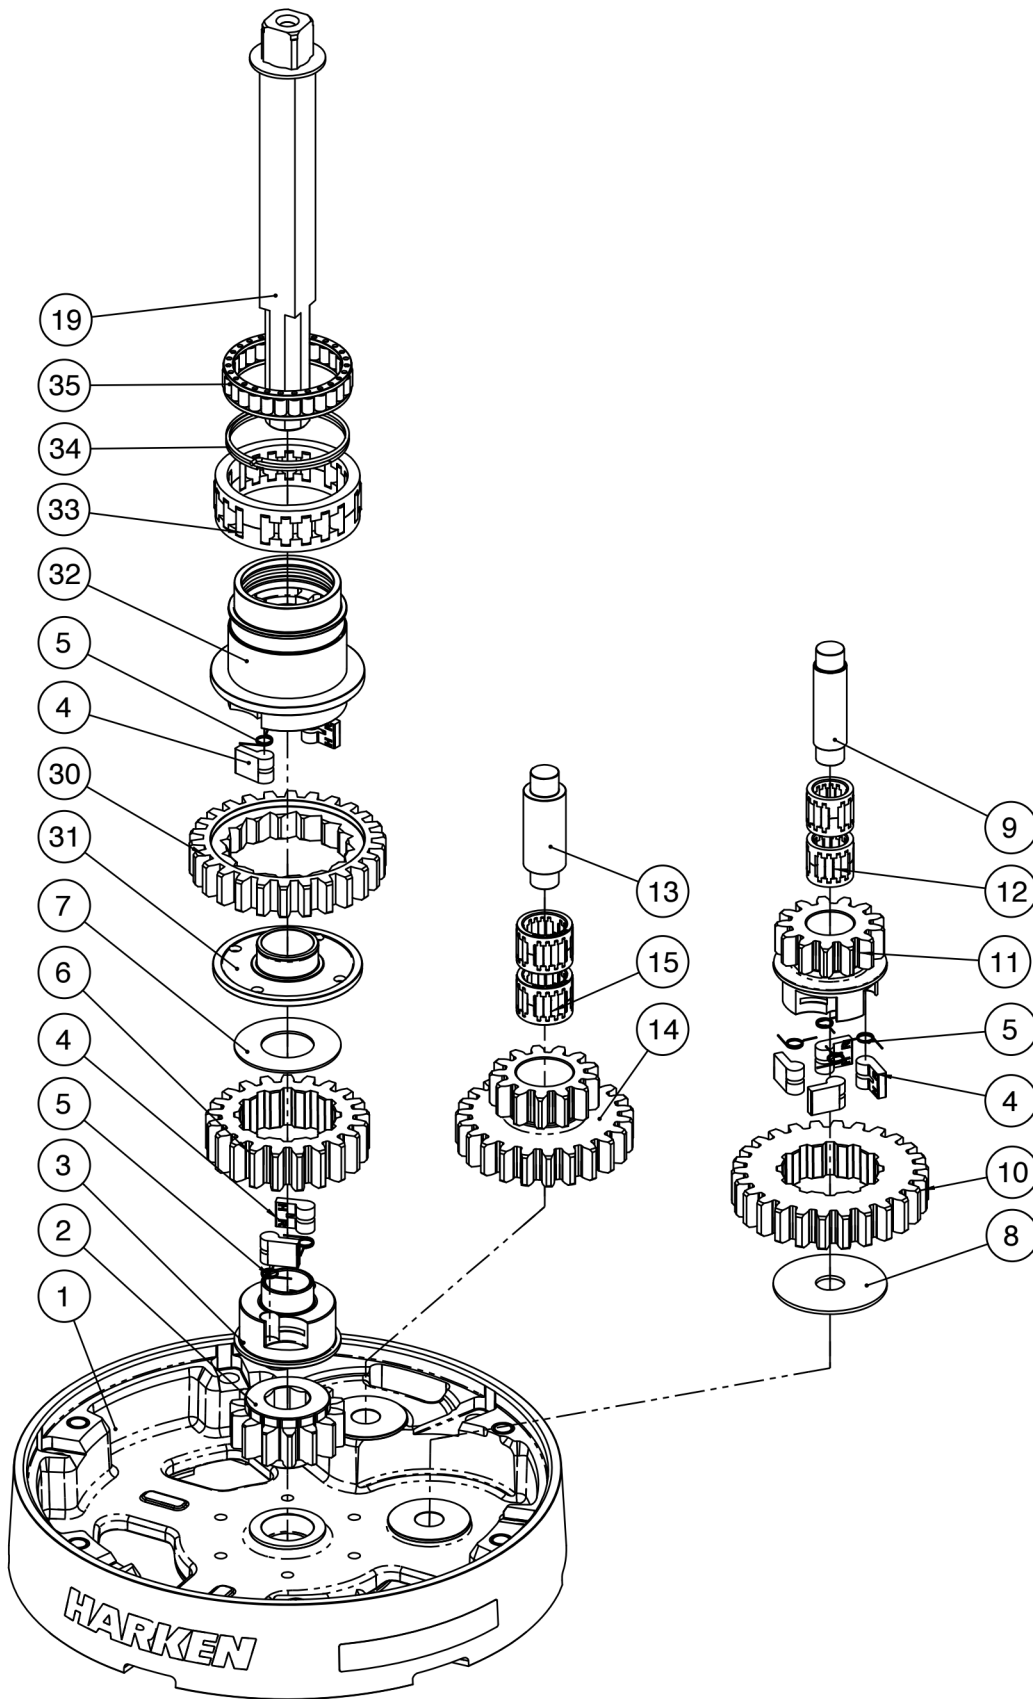

Exploded view

Parts List

Performa Winch 60.3 ST

Pos.	Q.ty	Code	Description	Pos.	Q.ty	Code	Description
1	1	A 965560 00	Performa Assy Base W60 W60 Performance Base Heli-coil M8x10 Centering bushing Ø12 Bushing Ø22xØ25x9.5* Bushing Ø12xØ35x9* Winch Product Sticker**	22	1	A 965559 00	Performa Assy Jaws W60 Lower Jaw W60 Upper Jaw W60 Peeler W60 - 70 Spring
2	1	S 41440 00 04	Gear Z14 W60	23	1	A 765375 01	Performa Drum Assembly W60
3	1	S 41303 00 04	Pawls Carrier Ø8xN2	24	47	M 06102 80	Ball 5/16**
4	8	S000090004	Pawl Ø 8*	25	4	M0601803	Vite UNI EN ISO 1207:1996 - M6x35 - A4
5	8	S 00038 00 01	Pawl Spring dia 8	26	1	S 65741 00 19	Performa Black Stripper Arm W60
6	1	S 41439 00 41	Rachet Gear Z21xN2	27	3	M0601903	Screw M6x16 UNI1207*
7	1	S 41312 00 02	Washer Ø22.5xØ45x1*	28	1	S 41675 00 B1	Cover 3 Speed W60
8	1	S278170002	Washer 12.5x48x1.5*	29	1	A 941547 00	Assy Socket 3spd Socket Handle 3 speed Washer Ø7.7xØ25x5.8 Screw M8x20 UNI 6109*
9	1	S 28101 00 04	Pin for gear	30	1	S280870041	Gear 1V
10	1	S 41442 00 41	Rachet Gear Z26xN4	31	1	S 41458 00 81	Shim Bushing 3 speed*
11	1	S 41441 00 04	Pawls Carrier Gear Z13 N4	32	1	S 41540 00 04	Pawls Carrier 3 speed
12	2	A72821800	Roller Bearing 14/20/18	33	1	A73129200	ROLLER BEARING 50-62-20 ERTA P*
13	1	S 41603 00 04	Gear Pin Ø12xØ18x52,5	34	1	S 37751 00 01	Clutch Spring
14	1	S 41448 00 04	Idler and Pinion Z23/Z13 W60	35	1	A73422600	Bearing 45x55x12*
15	2	A 741623 00	Roll bearing 24x18x18	36	1	A 941580 00	Assy Clutch 3rd spd W60 Assy Command tube W60 Dog Clutch 3 speed Spring loaded ball plunger Ø6
16	1	A 941908 00	Assy Housing Winch 60.3 Housing W60 Bushing Ø12xØ35x9* Heli-coil M6x9 Bushing	37	1	A 941453 00	Assy Gear 3rd speed Idler Gear 3 speed Bushing Ø22/Ø25x15.5 Washer 3 velocità Screw M6x12 UNI 5933
17	6	M0606303	Screw M8x25 UNI 5931				
18	3	A 741450 00	Roller Bearing Ø95xØ107x26*				
19	1	A 941438 00	Assy Shaft Winch 60 Central shaft W60 ST Washer Ø17.2xØ32x1.5				
20	1	S 41876 00 63	Winch Serial Number Sticker				
21	1	S 41557 00 A0	Stripper arm support				