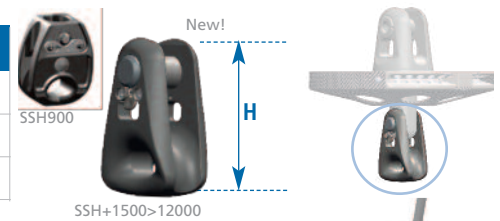

Easily fitted furling line

Thanks to a round and smooth notch on the drum edge

Carbon housing

Strong mechanism bodies
Machined from one single piece

Start and Go Rotation

drum self-locking device (optional). Fitted with a ratchet in S/s Duplex

** Retrofit on most 2016 models

Optional attachments & accessories

SR spliced ropes Quality selected ropes for a optimum grip and no excess of thickness.

SR models	SR06	SR08	SR10	SR12+
FX+ ref	900	1500 / 2500	4500	7000
∅ (mm) x length (m)	6 x 12 or 16	8 x 16 or 20	10 x 20 or 26	10 x 32
				On Request

TSL stanchion twin leads Ideal for a fast installation.

TSL models	TSL25	TSL28
Stanchion ∅ (mm)	25	28

SB snatch blocks* / pivoting carbon cheeks Easy rotation under high loads.

models	FRX1500	SB2500*	SB4500*	SB7000*
FX+ ref	1500	2500	4500	7000
Sheave ∅ (mm)	10	50	57	64
Height (mm)	50	77	84	93
Weight (g)	42	281	341	429
SWL*	1,5T	2,5T	4,5T	7T

SSH stainless steel solid sheaves Compact and fitted with quick release pin.

SSH models	SSH1500	SSH+2500	SSH+4500	SSH+7000	SSH+12000
FX+ ref	1500	2500	4500	7000	12000
Height (mm)	49	60	69	73	84
Weight (g)	113	200	280	350	415