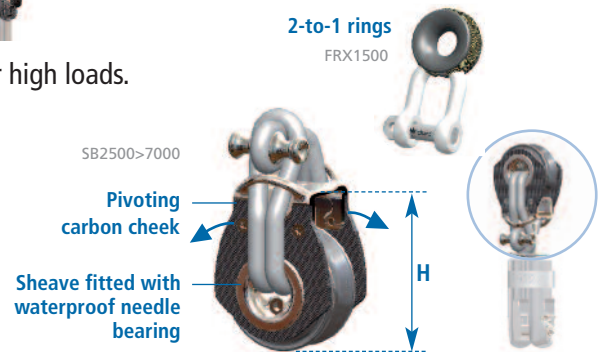

Easily fitted furling line

Thanks to a round and smooth notch on the drum edge

Carbon housing

Strong mechanism bodies
Machined from one single piece

Start and Go Rotation

drum self-locking device (optional). Fitted with a ratchet in S/s Duplex

FX+ Carbon range of Gennaker/Code Zero furlers

FX+ evolution Endless line drum, large sized diameter for better control

FX+ models	FX+900	FX+1500	FX+2500	FX+4500	FX+7000	FX+12000	FX+20000
Boat length (m) (feet)	6 to 10.5 m 20 to 30'	10 to 12 m 30 to 40'	12 to 14 m 40 to 45'	13 to 16 m 42 to 55'	16 to 20 m 55 to 70'	+20 m +70'	+25 m +82'
Max Gennaker or Code zero area	30 m ² 322 ft ²	60 m ² 646 ft ²	100 m ² 1076 ft ²	140 m ² 1500 ft ²	250 m ² 2690 ft ²	350 m ² 3770 ft ²	+500 m ² +5380 ft ²
SWL*	0.9 T	1.5 T	2.5 T	4.5 T	7 T	12 T	20 T
Ratchet **	not available	not available	optional	optional	optional	not available	not available

** Retrofit on most 2016 models

Optional attachments & accessories

SR spliced ropes Quality selected ropes for a optimum grip and no excess of thickness.

SR models	SR06	SR08	SR10	SR12+
FX+ ref	900	1500 / 2500	4500	7000
∅ (mm) x length (m)	6 x 12 or 16	8 x 16 or 20	10 x 20 or 26	10 x 32
				On Request

TSL stanchion twin leads Ideal for a fast installation.

TSL models	TSL25	TSL28
Stanchion ∅ (mm)	25	28

SB snatch blocks* / pivoting carbon cheeks Easy rotation under high loads.

models	FRX1500	SB2500*	SB4500*	SB7000*
FX+ ref	1500	2500	4500	7000
Sheave ∅ (mm)	10	50	57	64
Height (mm)	50	77	84	93
Weight (g)	42	281	341	429
SWL*	1,5T	2,5T	4,5T	7T