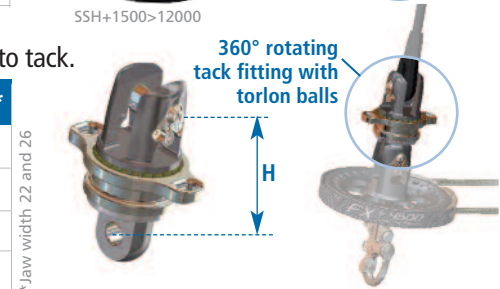

FAST asymmetric spinnaker thimbles Rotating tack fitting, sail furls in from head to tack.

FAST models	FAST 1500	FAST 2500	FAST 4500	FAST 7000	FAST 12000*
FX+ ref	1500	2500	4500	7000	12000
Height (mm)	65	82	92	119	142
Weight (g)	222	426	581	1114	1900
Max area (M²)	80 M²	110 M²	200 M²	270 M²	contact us