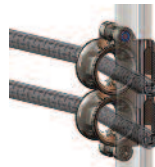

In neoprene, high-visibility marking

Secured sail connection

Smooth push spring release device*; user friendly;
Unique design "by Facnor"
*except for FX+900 (secured with clevis pin)

Easy operation

Captive quick release pin
HR stainless steel

Easily fitted furling line

Thanks to a round and smooth notch on the drum edge

Carbon housing

Strong mechanism bodies
Machined from one single piece

Start and Go Rotation

drum self-locking device (optional). Fitted with a ratchet in S/s Duplex

** Retrofit on most 2016 models

Optional attachments & accessories

SR spliced ropes Quality selected ropes for a optimum grip and no excess of thickness.

SR models	SR06	SR08	SR10	SR12+
FX+ ref	900	1500 / 2500	4500	7000
∅ (mm) x length (m)	6 x 12 or 16	8 x 16 or 20	10 x 20 or 26	10 x 32
				On Request

TSL stanchion twin leads Ideal for a fast installation.

TSL models	TSL25	TSL28
Stanchion ∅ (mm)	25	28

SB snatch blocks* / pivoting carbon cheeks Easy rotation under high loads.

models	FRX1500	SB2500*	SB4500*	SB7000*
FX+ ref	1500	2500	4500	7000
Sheave ∅ (mm)	10	50	57	64
Height (mm)	50	77	84	93
Weight (g)	42	281	341	429
SWL*	1,5T	2,5T	4,5T	7T