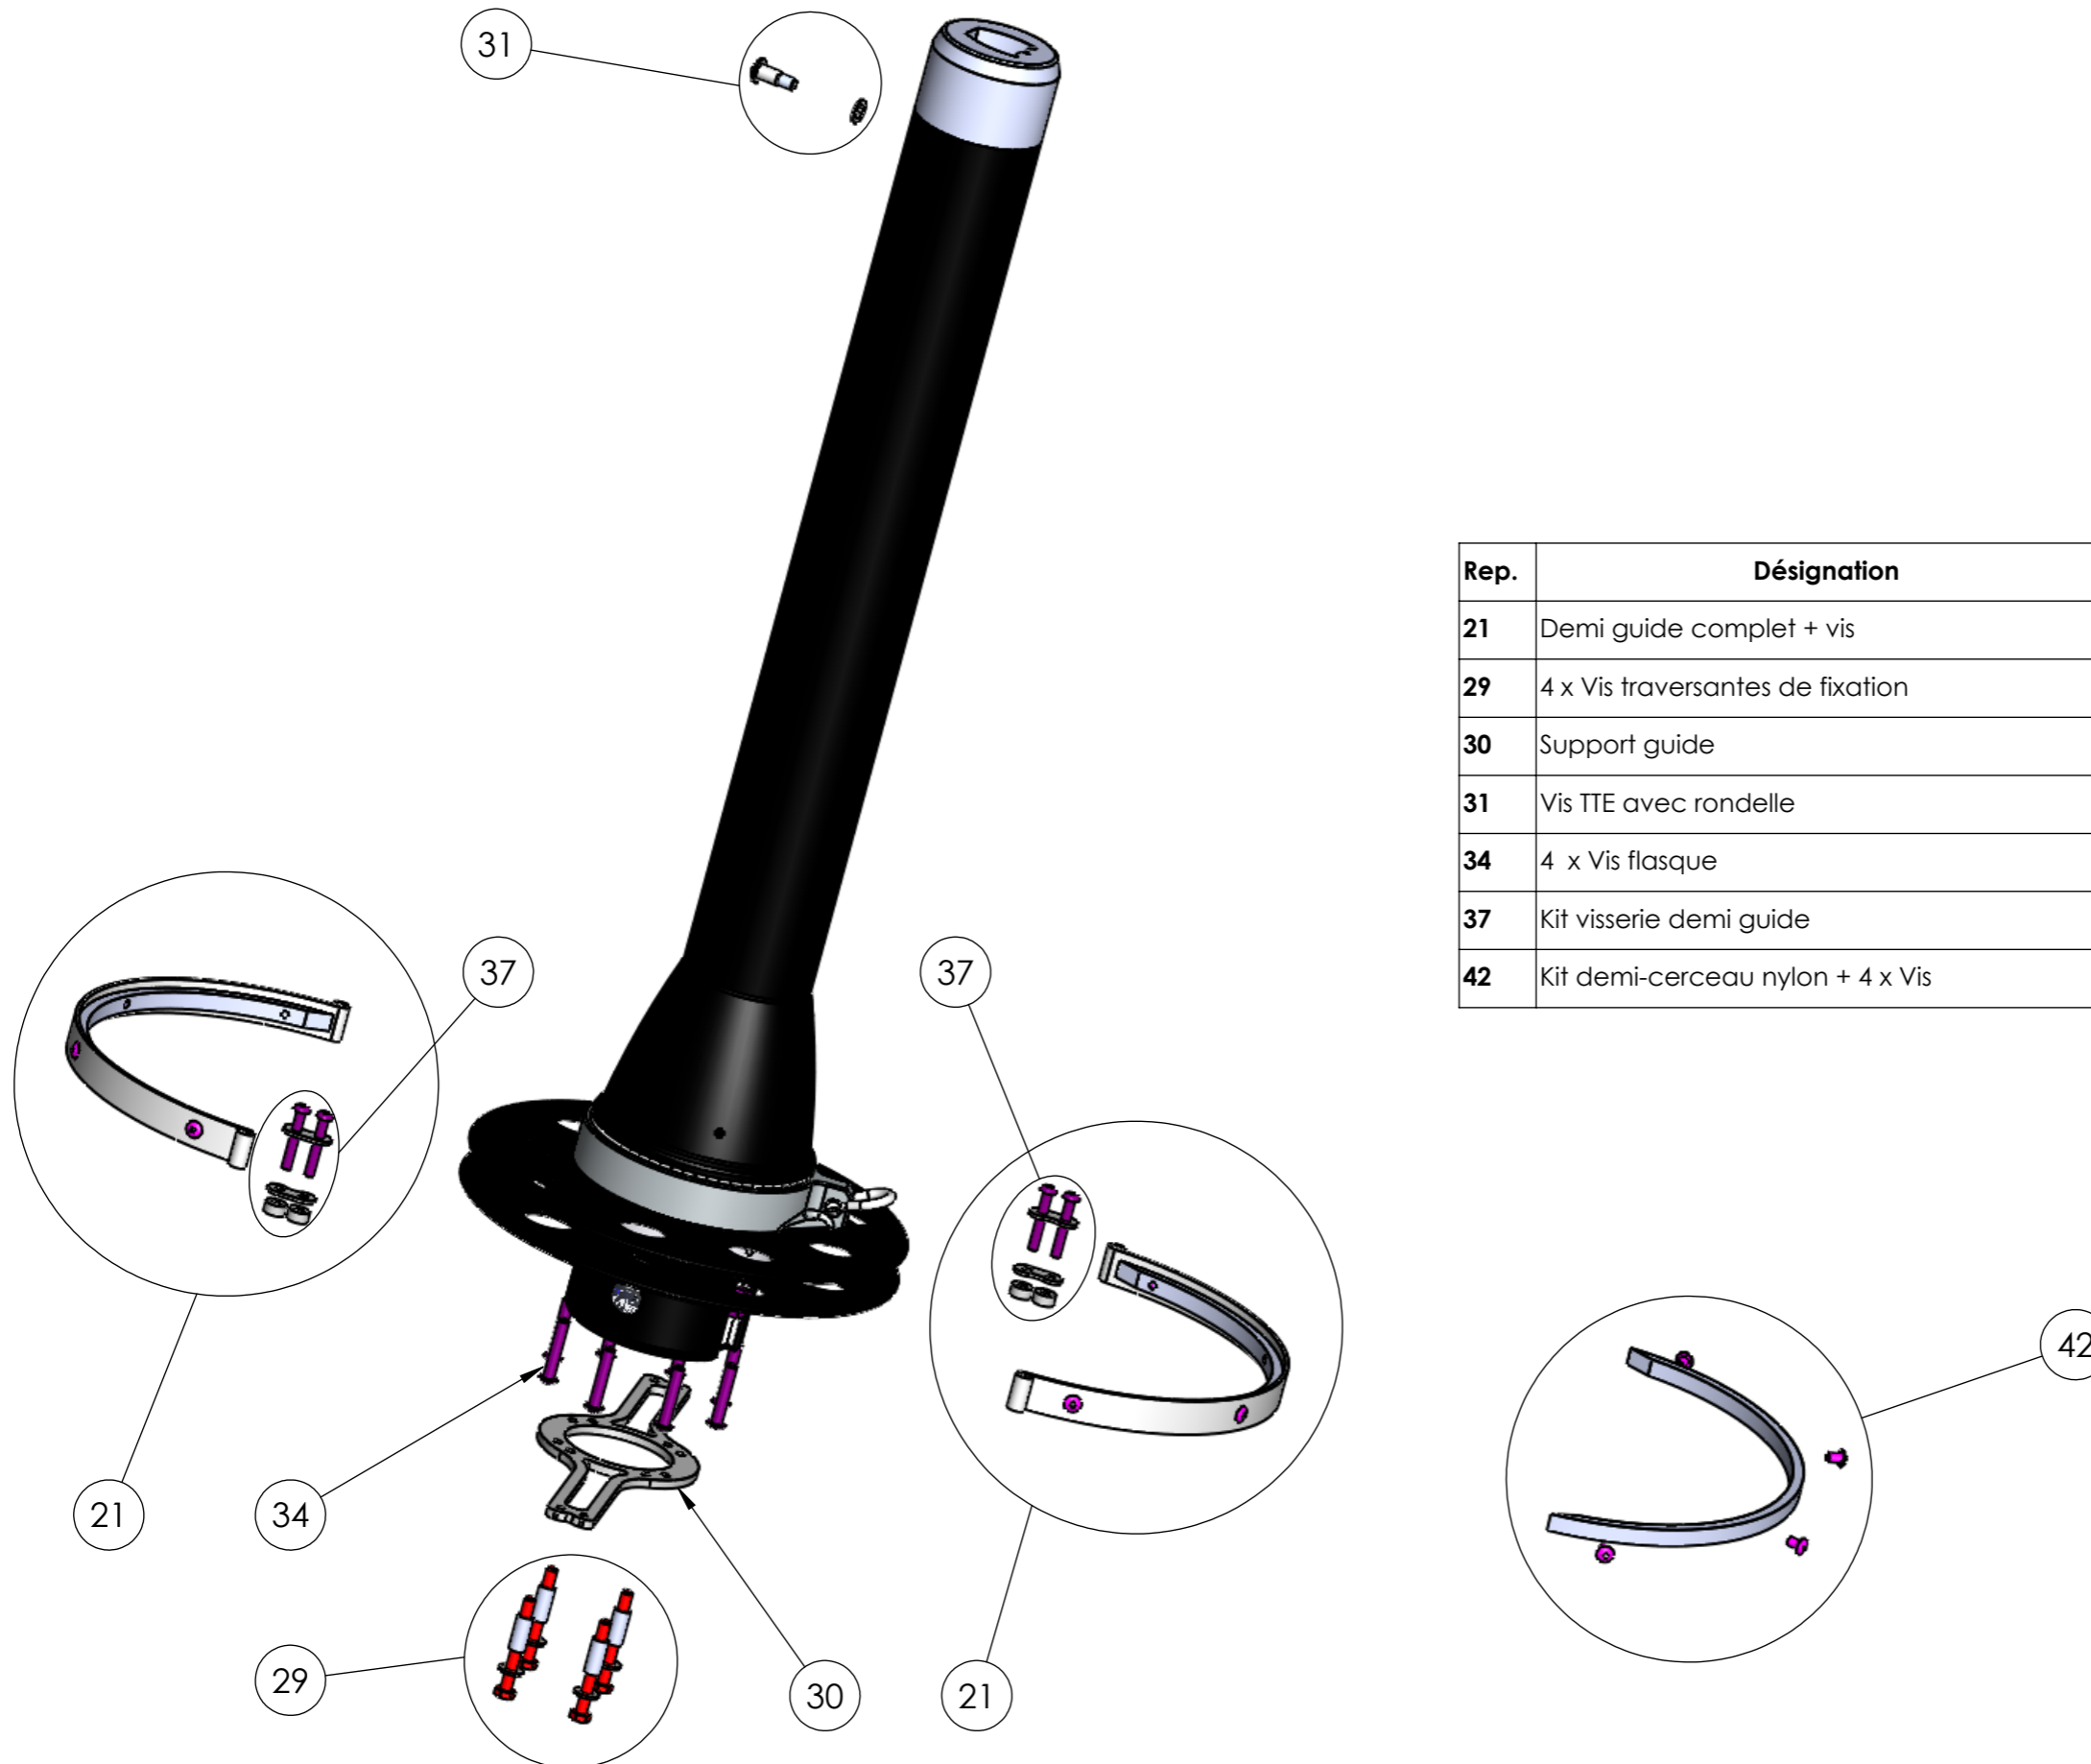

**ECLATE "ENROULEURS FD" - PIECES DETACHEES /  
EXPLODED VIEW OF "FD FURLING SYSTEM" - SPARE PARTS**

Rep.	Désignation	Description
21	Demi guide complet + vis	Complete half guide + screws
29	4 x Vis traversantes de fixation	4 x fixation crossing screws
30	Support guide	Guide fixation plate
31	Vis TTE avec rondelle	Screw with washer for telescopique section
34	4 x Vis flasque	Screw set for plate
37	Kit visserie demi guide	Screw set for half guide
42	Kit demi-cerceau nylon + 4 x Vis	Half nylon ring + 4 x screw