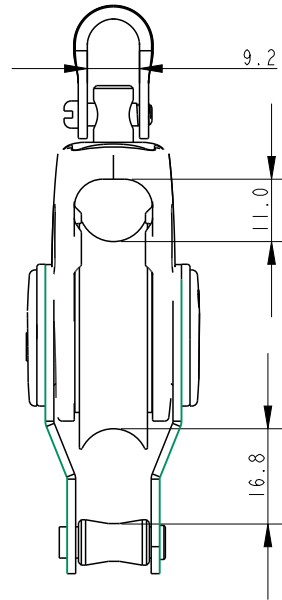

SCALE 3:4

SCALE 3:4

**DIMENSIONS FOR REFERENCE ONLY**  
 allenbrothers.co.uk  
 +44(0)1621 772477

**Specification**

Length mm	Line Diameter mm	Shackle Pin mm	Breaking Load kg	MWL kg	Weight g	Bearing Detail
100	10	4	800	180	79	Stainless Steel

Title	Description
<b>A2043-REF</b>	Single With Swivel And Becket