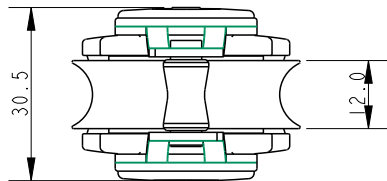

SCALE 3:4

SCALE 3:4

**DIMENSIONS FOR REFERENCE ONLY**  
 allenbrothers.co.uk  
 +44(0)1621 772477

**Specification**

Length mm	Line Diameter mm	Shackle Pin mm	Breaking Load kg	MWL kg	Weight g	Bearing Detail
100	10	4	800	180	79	Stainless Steel

Title	Description
<b>A2043-REF</b>	Single With Swivel And Becket