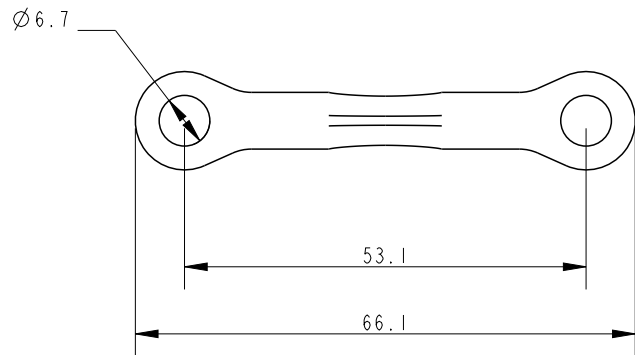

SCALE 1:1

SCALE 3:2

Specification			
Height mm	Fixing Hole Size mm	Fixing Hole Centres mm	Weight g
32	6	53	12

DIMENSIONS FOR REFERENCE ONLY
 allenbrothers.co.uk
 +44(0)1621 772477

Title	Description
A4588-REF	Pressed Stainless Steel Lacing Eye - XLarge