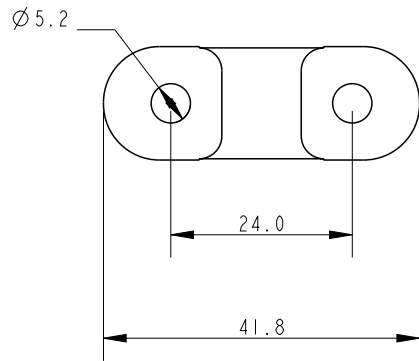

SCALE 1:1

SCALE 3:2

Specification			
Inside Dia mm	Fixing Hole Size mm	Fixing Hole Centres mm	Weight g
9	4	23	13

DIMENSIONS FOR REFERENCE ONLY
 allenbrothers.co.uk
 +44(0)1621 772477

Title	Description
A-282A-REF	Open Base Fairlead Aluminium