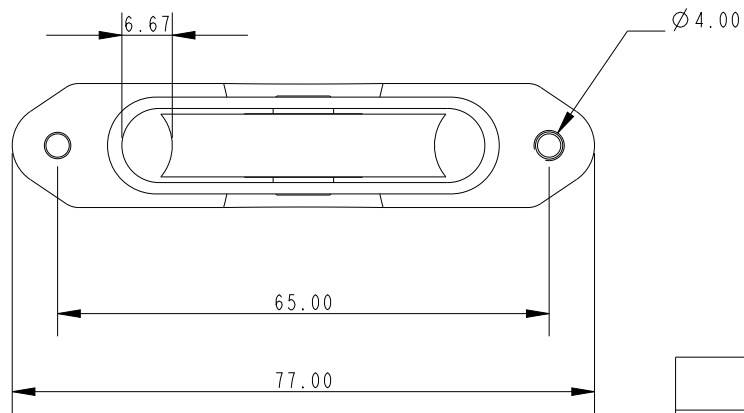

SCALE 3:2

**DIMENSIONS FOR REFERENCE ONLY**  
**allenbrothers.co.uk**  
**+44(0)1621 772477**

Specification								
Sheave Width mm	Sheave Diameter mm	Sheave Material	Slot Size mm	Weight g	Fixing Hole Centres mm	Fixing Hole Diameters mm	MWL kg	Breaking Load kg
8	38	Acetal	52 X 15	34	65	4	400	800

Title	Description
<b>A---6-REF</b>	Aluminium Sheave Box - Plain Bearing