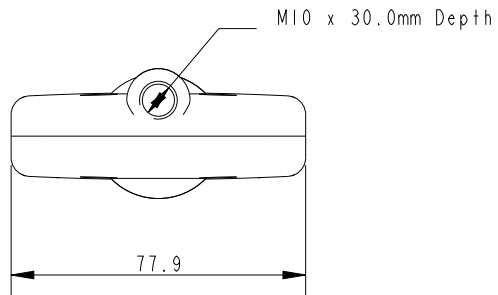

SECTION XSEC0001-XSEC0001
SCALE 1:2

DIMENSIONS FOR REFERENCE ONLY
allenbrothers.co.uk
 +44(0)1621 772477

Specification					
To Suit Batten Width mm	To Suit Batten Thickness mm	Length mm	Width mm	Thickness mm	Weight g
53	10	91	78	32	142

Title	Description
A-419L-REF	Batten Protector - Long