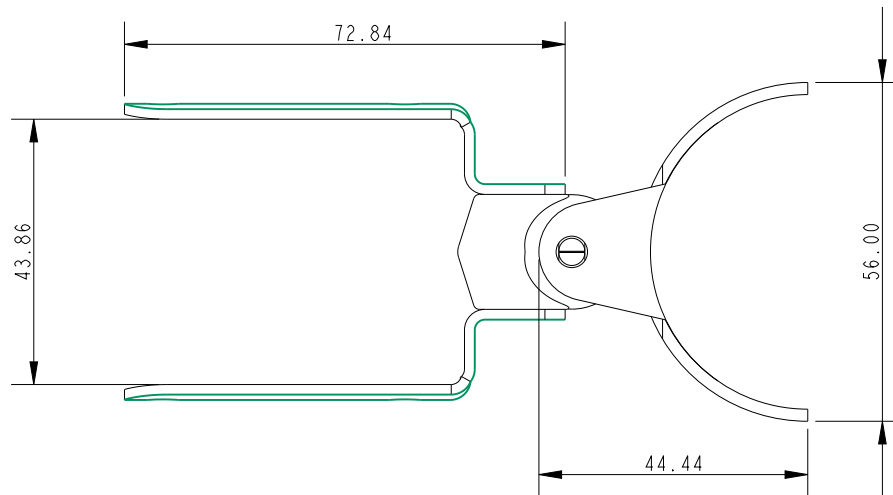

SCALE 4:5

Specification			
Fixing Hole Diameter mm	Mast Diameter mm	Boom Size mm	Weight g
4-5	50-70	43	88

**DIMENSIONS FOR REFERENCE ONLY**  
 allenbrothers.co.uk  
 +44(0)1621 772477

Title	Description
<b>A4314R-REF</b>	<b>Gooseneck</b>