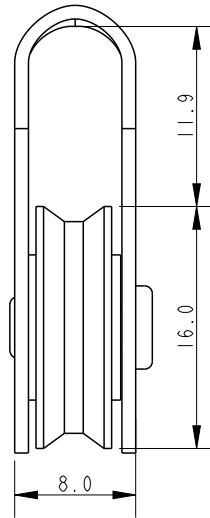

SCALE 2:1

SCALE 3:1

SCALE 1:1

DIMENSIONS FOR REFERENCE ONLY
allenbrothers.co.uk
+44(0)1621 772477

Specification

Sheave Diameter mm	Length mm	Line Diameter mm	Shackle Pin mm	Breaking Load kg	Weight g	Bearing Detail
16	29.6	2 - 4	4	400	11	Stainless Steel

Title	Description
A4568-REF	Single