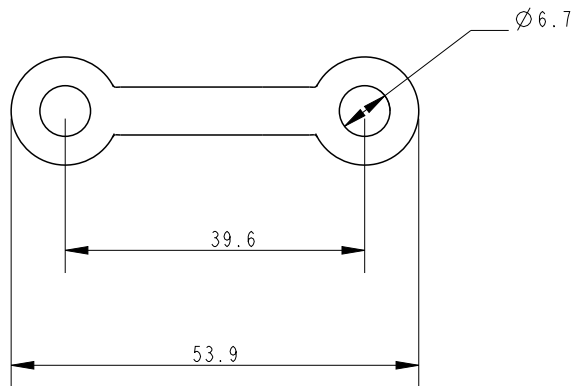

SCALE 1:1

SCALE 3:2

Specification			
Height mm	Fixing Hole Size mm	Fixing Hole Centres mm	Weight g
14	6	39	4

DIMENSIONS FOR REFERENCE ONLY
 allenbrothers.co.uk
 +44(0)1621 772477

Title	Description
A4488-REF	Pressed Stainless Steel V Style Lacing Eye - Med