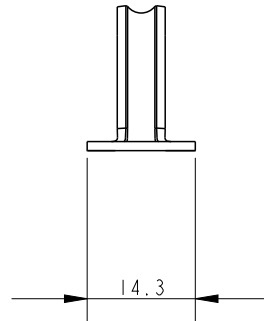

SCALE 1:1

SCALE 3:2

Specification			
Height mm	Fixing Hole Size mm	Fixing Hole Centres mm	Weight g
14	6	39	4

DIMENSIONS FOR REFERENCE ONLY
 allenbrothers.co.uk
 +44(0)1621 772477

Title	Description
A4488-REF	Pressed Stainless Steel V Style Lacing Eye - Med