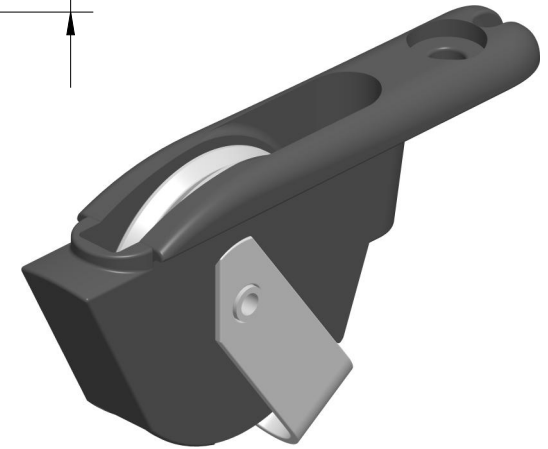

SCALE 1:1

DIMENSIONS FOR REFERENCE ONLY
 allenbrothers.co.uk
 +44(0)1621 772477

Specification

Sheave Width mm	Sheave Diameter mm	Sheave Material mm	Slot Size mm	Weight g	Fixing Hole Diameters mm	MWL kg	Breaking Load kg
6	38	Stainless Steel	58 X 13	68	5	450	900

Title	Description
A--16B-REF	Low Profile Ali Sheave Box - Ball Bearing