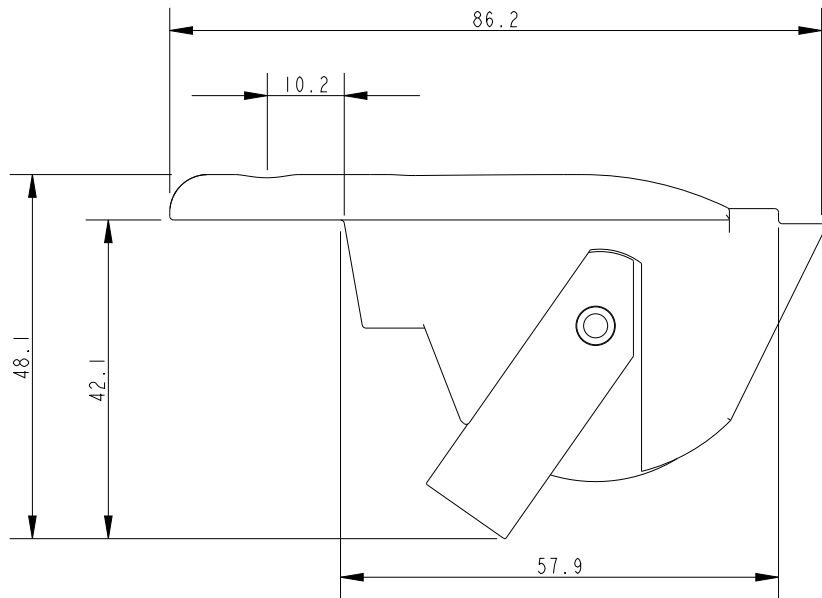

SCALE 1:1

DIMENSIONS FOR REFERENCE ONLY
 allenbrothers.co.uk
 +44(0)1621 772477

Specification

Sheave Width mm	Sheave Diameter mm	Sheave Material mm	Slot Size mm	Weight g	Fixing Hole Diameters mm	MWL kg	Breaking Load kg
6	38	Stainless Steel	58 X 13	68	5	450	900

Title	Description
A--16B-REF	Low Profile Ali Sheave Box - Ball Bearing