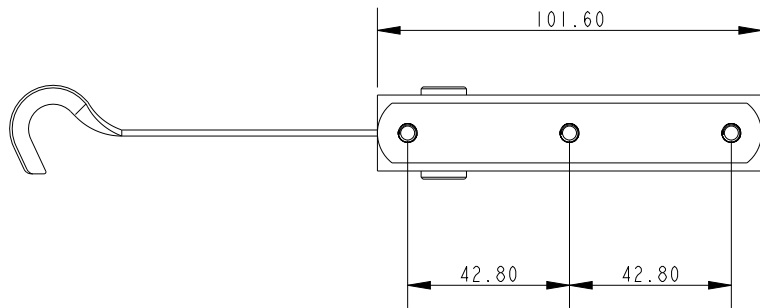

SCALE 1:2

SCALE 1:2

DIMENSIONS FOR REFERENCE ONLY
allenbrothers.co.uk
+44(0)1621 772477

Specification

Throw mm	Adjustment mm	Backing Plate Thickness mm	Backing Plate Width mm	Backing Plate Length mm	Number of Adjustments	Weight g
75	63	1.5	13	95	6	193

Title	Description
A4260-REF	Ratchet 3 Fixings Flat Backing Plate