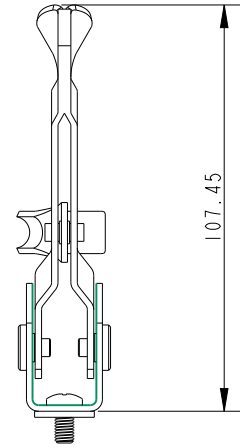

SCALE 1:2

SCALE 1:2

DIMENSIONS FOR REFERENCE ONLY
allenbrothers.co.uk
+44(0)1621 772477

Specification

Throw mm	Adjustment mm	Backing Plate Thickness mm	Backing Plate Width mm	Backing Plate Length mm	Number of Adjustments	Weight g
75	63	1.5	13	95	6	193

Title	Description
A4260-REF	Ratchet 3 Fixings Flat Backing Plate