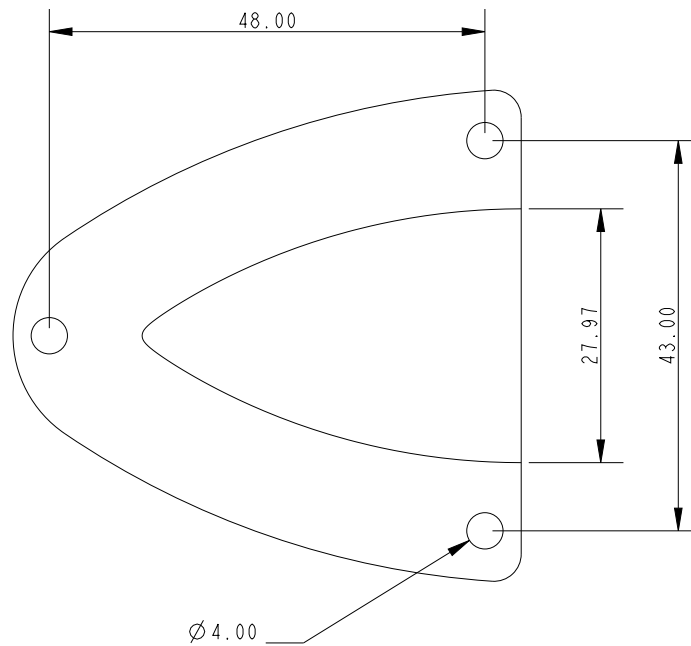

SCALE 6:5

SCALE 6:5

Specification				
Fixing Hole Diameter mm	Fixing Hole Centres mm	Height mm	Length mm	Weight g
4	48x43	15	56	19.6

DIMENSIONS FOR REFERENCE ONLY
 allenbrothers.co.uk
 +44(0)1621 772477

Title	Description
A4037-REF	Vent Cover