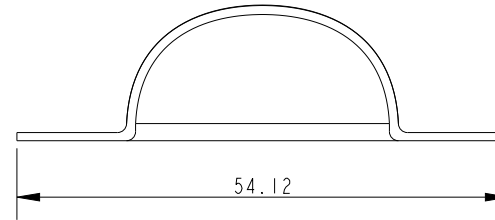

SCALE 6:5

SCALE 6:5

Specification				
Fixing Hole Diameter mm	Fixing Hole Centres mm	Height mm	Length mm	Weight g
4	48x43	15	56	19.6

DIMENSIONS FOR REFERENCE ONLY
 allenbrothers.co.uk
 +44(0)1621 772477

Title	Description
A4037-REF	Vent Cover